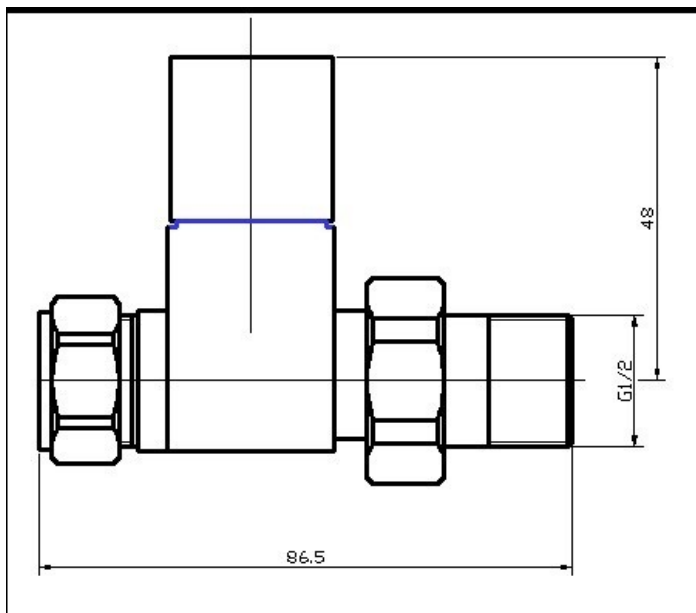

Sales Code: HT347

Description: Pure Square Radiator Valve Pack Straight

Product Dimensions

Height (mm):	95
Width (mm):	65
Depth (mm):	65
Length (mm):	
Nett Weight (kg):	0.64

Packaging Dimensions

Height (mm):	75
Width (mm):	95
Length (mm):	75
Gross Weight (kg):	0.64

Packaging Data

Box Colour:	White Cardboard Box
Box Qty:	1
Label Size:	100 x 50
Label Colour:	White Label
Label Qty:	1

Outer Box Dimensions (If Applicable)

Height (mm):	
Width (mm):	
Length (mm):	
Gross Weight (kg):	
Barcode:	5055275870952

Product Details

Country of Origin:	United Kingdom		
Fitting Instruction:	No		
Certification:	CE: N/A	RoHS: N/A	WEEE: No
Colour/Finish:	Chrome		
RAL No:	N/A		
Product Material:	Steel		
Heat Element Wattage:	Not Applicable		
Heating Element Wattage Compatible:	N/A		
BTU Outputs:	30°C / N/A	50°C / N/A	60°C /
Thermal Outputs: (Watts)	30°C / N/A	50°C / N/A	60°C /
Pipe Centres - If Vertical:			
Pipe Centres - If Horizontal:			
Max Projection:			
Tube Diameter:	15mm		
Packaging Volume (L):	N/A		
Wall to Centre of Tappings:	N/A		
Floor to Centre of Tappings:	N/A		
Dual Fuel:	N/A		
IP Rating:			