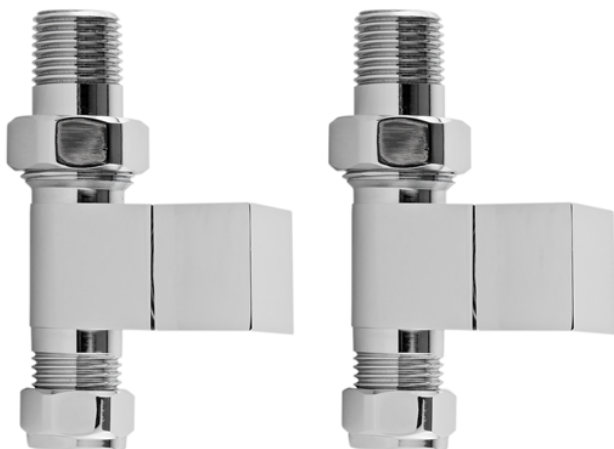

Sales Code: HT347

Description: Pure Square Radiator Valve Pack Straight

Product Dimensions

Height (mm):	95
Width (mm):	65
Depth (mm):	65
Length (mm):	
Nett Weight (kg):	0.64

Packaging Dimensions

Height (mm):	75
Width (mm):	95
Length (mm):	75
Gross Weight (kg):	0.64

Product Details

Country of Origin:	United Kingdom		
Fitting Instruction:	No		
Certification:	CE: N/A	RoHS: N/A	WEEE: No
Colour/Finish:	Chrome		
RAL No:	N/A		
Product Material:	Steel		
Heat Element Wattage:	Not Applicable		
Heating Element Wattage Compatible:	N/A		
BTU Outputs:	30°C / N/A	50°C / N/A	60°C /
Thermal Outputs: (Watts)	30°C / N/A	50°C / N/A	60°C /
Pipe Centres - If Vertical:			
Pipe Centres - If Horizontal:			
Max Projection:			
Tube Diameter:	15mm		
Packaging Volume (L):	N/A		
Wall to Centre of Tappings:	N/A		
Floor to Centre of Tappings:	N/A		
Dual Fuel:	N/A		
IP Rating:			