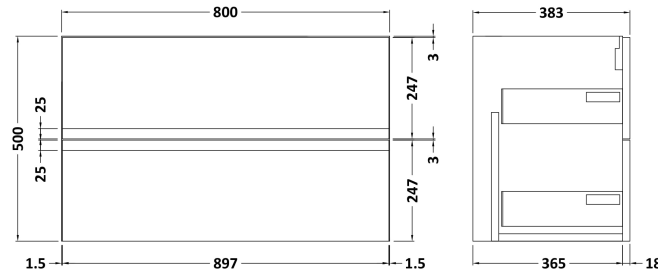

Sales Code: URB106LSW

Description: 800 W/H 2-Drawer Unit & Lam Worktop

Packaging Details

Barcode: 5056462613963

Sales Code: URB195

Description: 800 W/H 2-Drawer Unit

Product Dimensions

Height (mm):	500
Width (mm):	810
Depth (mm):	383
Nett Weight (kg):	24.5

Packaging Dimensions

Height (mm):	500
Width (mm):	795
Depth (mm):	383
Gross Weight (kg):	25

Packaging Data

Box Colour:	Brown Cardboard Box
Box Qty:	1
Label Size:	100 x 50
Label Colour:	White Label
Label Qty:	2

Sales Code: LSW800

Description: Laminate Worktop 805X390x22mm

Product Dimensions

Height (mm):	22
Width (mm):	805
Depth (mm):	390
Nett Weight (kg):	2.75

Packaging Dimensions

Height (mm):	25
Width (mm):	810
Depth (mm):	455
Gross Weight (kg):	2.75

Packaging Data

Box Colour:	Brown Cardboard Box
Box Qty:	1
Label Size:	100 x 50
Label Colour:	White Label
Label Qty:	1

Outer Box Dimensions (If Applicable)

Height (mm):	
Width (mm):	
Depth (mm):	
Gross Weight (kg):	
Barcode:	5056211874157