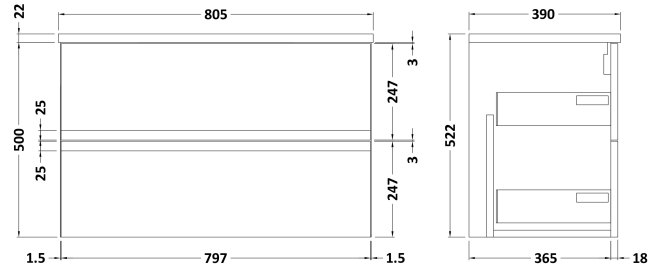

Sales Code: URB106LSW

Description: 800 W/H 2-Drawer Unit & Lam Worktop

Packaging Details

Barcode: 5056462613963

Sales Code: URB195

Description: 800 W/H 2-Drawer Unit

Product Dimensions

Height (mm):	500
Width (mm):	810
Depth (mm):	383
Nett Weight (kg):	24.5

Packaging Dimensions

Height (mm):	500
Width (mm):	795
Depth (mm):	383
Gross Weight (kg):	25

Packaging Data

Box Colour:	Brown Cardboard Box
Box Qty:	1
Label Size:	100 x 50
Label Colour:	White Label
Label Qty:	2

Sales Code: LSW800

Description: Laminate Worktop 805X390x22mm

Product Dimensions

Height (mm):	22
Width (mm):	805
Depth (mm):	390
Nett Weight (kg):	2.75

Packaging Dimensions

Height (mm):	25
Width (mm):	810
Depth (mm):	455
Gross Weight (kg):	2.75

Packaging Data

Box Colour:	Brown Cardboard Box
Box Qty:	1
Label Size:	100 x 50
Label Colour:	White Label
Label Qty:	1

Outer Box Dimensions (If Applicable)

Height (mm):	
Width (mm):	
Depth (mm):	
Gross Weight (kg):	
Barcode:	5056211874157