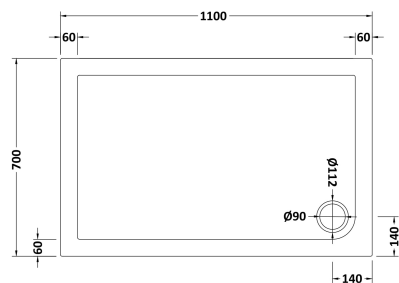

**Sales Code:** NSR016

**Description:** Sr Rectangular Tray 1100X700x40

**Product Dimensions**

Length (mm):	1100
Width (mm):	700
Height (mm):	40
Nett Weight (kg):	22

**Packaging Dimensions**

Length (mm):	1140
Width (mm):	740
Height (mm):	80
Gross Weight (kg):	22

**Packaging Data**

Box Colour:	Shrinkwrap & Polystyrene
Box Qty:	1
Label Size:	100 x 50
Label Colour:	White Label
Label Qty:	2

**Outer Box Dimensions (If Applicable)**

Length (mm):	
Width (mm):	
Height (mm):	
Gross Weight (kg):	
Barcode:	5056211872245

**Product Details**

Country of Origin:	United Kingdom
Fitting Instruction:	No
CE Certification:	Yes
Colour/Finish:	White
Product Material:	Acrylic Capped ABS Caco3 & Pu
Material Colour Reference:	European White
Radius:	0
Waste Required (mm):	90
Compatible with Leg Kit:	Yes