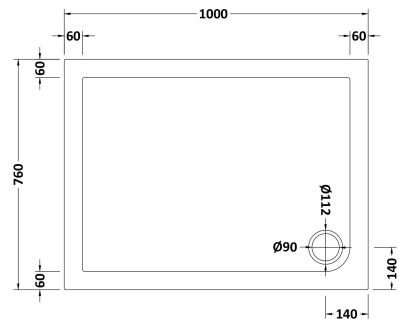

Sales Code: NSR012

Description: Sr Rectangular Tray 1000X760x40

Product Dimensions

Length (mm):	1000
Width (mm):	760
Height (mm):	40
Nett Weight (kg):	20.7

Packaging Dimensions

Length (mm):	1040
Width (mm):	800
Height (mm):	80
Gross Weight (kg):	20.7

Packaging Data

Box Colour:	Shrinkwrap & Polystyrene
Box Qty:	1
Label Size:	100 x 50
Label Colour:	White Label
Label Qty:	2

Outer Box Dimensions (If Applicable)

Length (mm):	
Width (mm):	
Height (mm):	
Gross Weight (kg):	
Barcode:	5056211872207

Product Details

Country of Origin:	United Kingdom
Fitting Instruction:	No
CE Certification:	Yes
Colour/Finish:	White
Product Material:	Acrylic Capped ABS Caco3 & Pu
Material Colour Reference:	European White
Radius:	0
Waste Required (mm):	90
Compatible with Leg Kit:	Yes