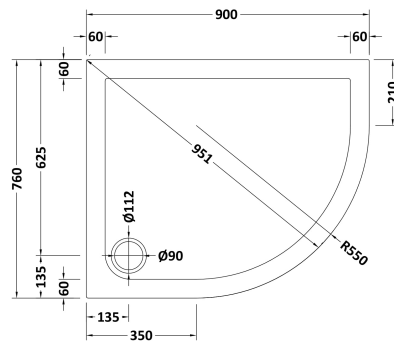

**Sales Code:** NSR102

**Description:** Sr Offset Quad Tray Rh 900X760x40

**Product Dimensions**

Length (mm):	900
Width (mm):	760
Height (mm):	40
Nett Weight (kg):	17.4

**Packaging Dimensions**

Length (mm):	940
Width (mm):	800
Height (mm):	80
Gross Weight (kg):	17.4

**Packaging Data**

Box Colour:	Shrinkwrap & Polystyrene
Box Qty:	1
Label Size:	100 x 50
Label Colour:	White Label
Label Qty:	2

**Outer Box Dimensions (If Applicable)**

Length (mm):	
Width (mm):	
Height (mm):	
Gross Weight (kg):	
Barcode:	5056211872566

**Product Details**

Country of Origin:	United Kingdom
Fitting Instruction:	No
CE Certification:	Yes
Colour/Finish:	White
Product Material:	Acrylic Capped ABS Caco3 & Pu
Material Colour Reference:	European White
Radius:	550
Waste Required (mm):	90
Compatible with Leg Kit:	Yes