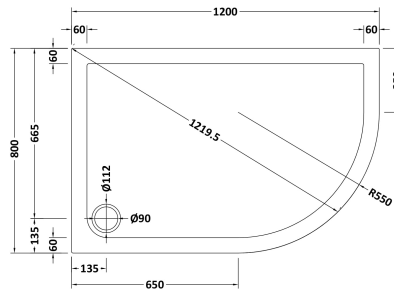

Sales Code: NSR113

Description: Sr Offset Quad Tray Rh 1200X800x40

Product Dimensions

Length (mm):	1200
Width (mm):	800
Height (mm):	40
Nett Weight (kg):	23.4

Packaging Dimensions

Length (mm):	1240
Width (mm):	840
Height (mm):	80
Gross Weight (kg):	23.4

Packaging Data

Box Colour:	Shrinkwrap & Polystyrene
Box Qty:	1
Label Size:	100 x 50
Label Colour:	White Label
Label Qty:	2

Outer Box Dimensions (If Applicable)

Length (mm):	
Width (mm):	
Height (mm):	
Gross Weight (kg):	
Barcode:	5056211872672

Product Details

Country of Origin:	United Kingdom
Fitting Instruction:	No
CE Certification:	Yes
Colour/Finish:	White
Product Material:	Acrylic Capped ABS Caco3 & Pu
Material Colour Reference:	European White
Radius:	550
Waste Required (mm):	90
Compatible with Leg Kit:	Yes