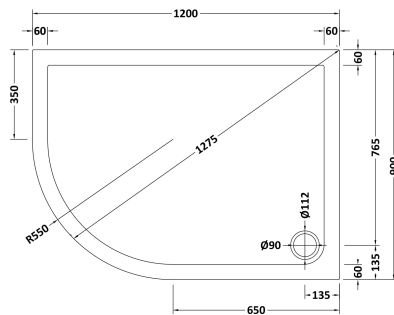

**Sales Code:** NSR114

**Description:** Sr Offset Quad Tray Lh 1200X900x40

### Product Dimensions

Length (mm):	1200
Width (mm):	900
Height (mm):	40
Nett Weight (kg):	26.1

### Packaging Dimensions

Length (mm):	1240
Width (mm):	940
Height (mm):	80
Gross Weight (kg):	26.1

### Outer Box Dimensions (If Applicable)

Length (mm):	
Width (mm):	
Height (mm):	
Gross Weight (kg):	
Barcode:	5056211872689