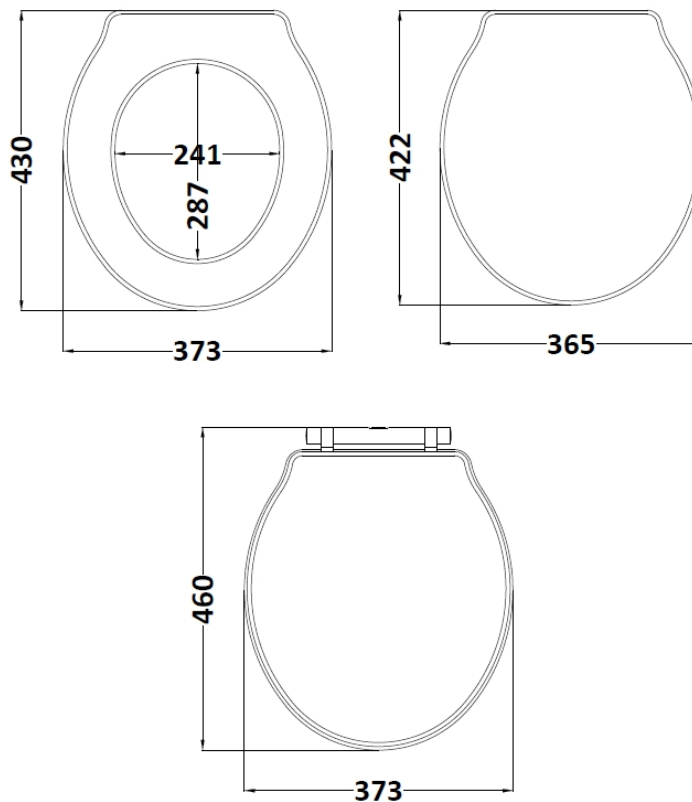

### Product Dimensions

Length (mm):	460
Width (mm):	373
Height (mm):	60
Nett Weight (kg):	3

### Packaging Dimensions

Length (mm):	480
Width (mm):	380
Height (mm):	60
Gross Weight (kg):	3.5

### Packaging Data

Box Colour:	Brown Cardboard Box
Box Qty:	1
Label Size:	x
Label Colour:	White Label
Label Qty:	1

### Outer Box Dimensions (If Applicable)

Length (mm):	
Width (mm):	
Height (mm):	
Gross Weight (kg):	
Barcode:	5056462623009