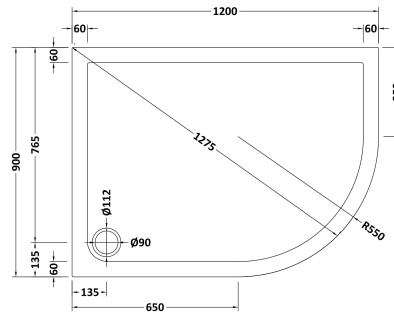

**Sales Code:** NSR115

**Description:** Sr Offset Quad Tray Rh 1200X900x40

**Product Dimensions**

Length (mm):	1200
Width (mm):	900
Height (mm):	40
Nett Weight (kg):	25.5

**Packaging Dimensions**

Length (mm):	1240
Width (mm):	940
Height (mm):	80
Gross Weight (kg):	25.5

**Packaging Data**

Box Colour:	Shrinkwrap & Polystyrene
Box Qty:	1
Label Size:	100 x 50
Label Colour:	White Label
Label Qty:	2

**Outer Box Dimensions (If Applicable)**

Length (mm):	
Width (mm):	
Height (mm):	
Gross Weight (kg):	
Barcode:	5056211872696

**Product Details**

Country of Origin:	United Kingdom
Fitting Instruction:	No
CE Certification:	Yes
Colour/Finish:	White
Product Material:	Acrylic Capped ABS Caco3 & Pu
Material Colour Reference:	European White
Radius:	550
Waste Required (mm):	90
Compatible with Leg Kit:	Yes