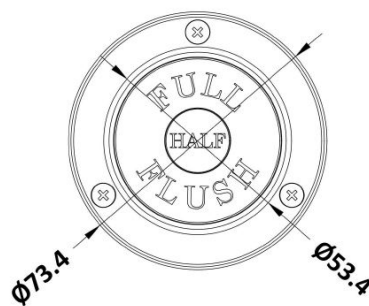

### Product Dimensions

Length (mm):	
Width (mm):	72
Height (mm):	72
Depth (mm):	85
Nett Weight (kg):	0.2

### Packaging Dimensions

Height (mm):	50
Width (mm):	155
Depth (mm):	80
Gross Weight (kg):	0.2

### Outer Box Dimensions (If Applicable)

Height (mm):	
Width (mm):	
Length (mm):	
Depth (mm):	
Gross Weight (kg):	
Barcode:	5056211815563

### Product Details

Country of Origin:	United Kingdom
Fitting Instruction:	No
CE Certification:	
Product Material:	ABS
Heating Element Wattage:	Not Applicable
Colour/Finish:	Chrome
Product Diameter:	72 mm
Connection Size:	N/A