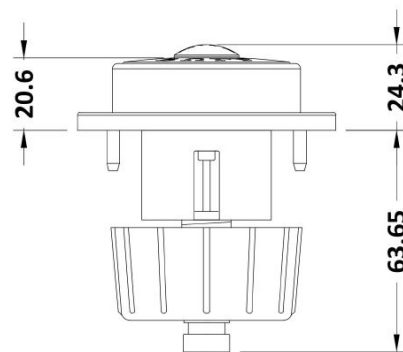

### Product Dimensions

Length (mm):	
Width (mm):	72
Height (mm):	72
Depth (mm):	85
Nett Weight (kg):	0.2

### Packaging Dimensions

Height (mm):	50
Width (mm):	155
Depth (mm):	80
Gross Weight (kg):	0.2

### Outer Box Dimensions (If Applicable)

Height (mm):	
Width (mm):	
Length (mm):	
Depth (mm):	
Gross Weight (kg):	
Barcode:	5056211815563

### Product Details

Country of Origin:	United Kingdom
Fitting Instruction:	No
CE Certification:	
Product Material:	ABS
Heating Element Wattage:	Not Applicable
Colour/Finish:	Chrome
Product Diameter:	72 mm
Connection Size:	N/A