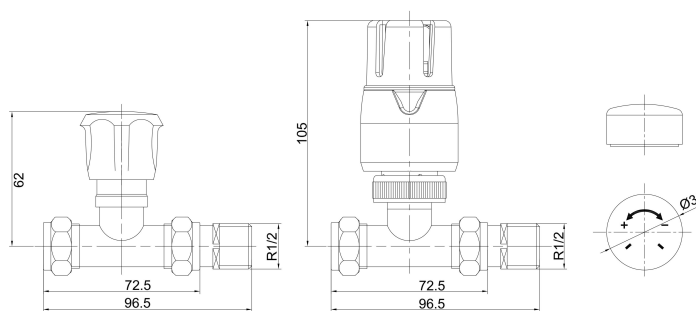

Sales Code: HT325

Description: Straight Thermo Radiator Valve Pack

HT325

Product Dimensions

Height (mm):	97
Width (mm):	110
Depth (mm):	50
Length (mm):	
Nett Weight (kg):	0.8

Packaging Dimensions

Height (mm):	70
Width (mm):	110
Length (mm):	90
Gross Weight (kg):	0.8

Packaging Data

Box Colour:	White Cardboard Box
Box Qty:	1
Label Size:	100 x 50
Label Colour:	White Label
Label Qty:	1

Outer Box Dimensions (If Applicable)

Height (mm):	
Width (mm):	
Length (mm):	
Gross Weight (kg):	
Barcode:	5055146148883

Product Details

Country of Origin:	China
Fitting Instruction:	No
Certification:	CE: N/A RoHS: N/A WEEE: N/A
Colour/Finish:	Chrome
RAL No:	N/A
Product Material:	Steel
Heat Element Wattage:	Not Applicable
Heating Element Wattage Compatible:	N/A
BTU Outputs:	30°C / N/A 50°C / N/A 60°C /
Thermal Outputs: (Watts)	30°C / N/A 50°C / N/A 60°C /
Pipe Centres - If Vertical:	N/A
Pipe Centres - If Horizontal:	N/A
Max Projection:	N/A
Tube Diameter:	N/A
Packaging Volume (L):	N/A
Wall to Centre of Tappings:	N/A
Floor to Centre of Tappings:	N/A
Dual Fuel:	N/A
IP Rating:	