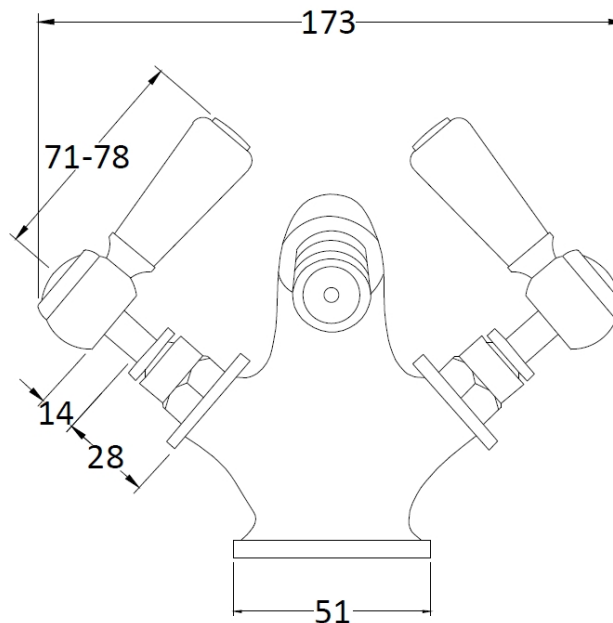

Sales Code: BC406HL

Description: Topaz Lever Mono Bidet Mixer

Product Dimensions

Height (mm):	130
Width (mm):	173
Depth (mm):	130
Length (mm):	
Nett Weight (kg):	2.2

Packaging Dimensions

Height (mm):	120
Width (mm):	195
Depth (mm):	190
Gross Weight (kg):	2.4

Packaging Data

Box Colour:	White Cardboard Box
Box Qty:	1
Label Size:	100 x 50
Label Colour:	White Label
Label Qty:	1

Outer Box Dimensions (If Applicable)

Height (mm):	395
Width (mm):	550
Depth (mm):	320
Length (mm):	
Gross Weight (kg):	13
Barcode:	5055275894644

Product Details

Country of Origin:	China
Fitting Instruction:	No
Product Material:	Brass
Control Type:	Manual
Waste Included:	Waste Included
Waste Type:	Pop-Up
WRAS Approval:	No
Approval No:	N/A
Valve/Cartridge Type:	1/4 Turn Ceramic Disc
Colour/Finish:	Chrome
Mount Type:	Deck
Operating Pressure (bar):	0.1
Flow Rates: (Litres Per Min)	0.1 bar: 5 0.5 bar: 16 1 bar: 24 2 bar: 33 3 bar: 38
Pipe Size:	15 mm (1/2" Bsp)
Pipe Centres:	N/A