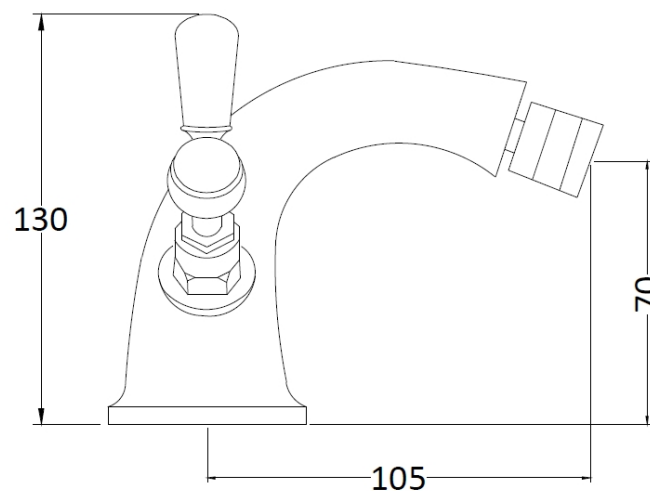

Sales Code: BC406HL

Description: Topaz Lever Mono Bidet Mixer

Product Dimensions

Height (mm):	130
Width (mm):	173
Depth (mm):	130
Length (mm):	
Nett Weight (kg):	2.2

Packaging Dimensions

Height (mm):	120
Width (mm):	195
Depth (mm):	190
Gross Weight (kg):	2.4

Packaging Data

Box Colour:	White Cardboard Box
Box Qty:	1
Label Size:	100 x 50
Label Colour:	White Label
Label Qty:	1

Outer Box Dimensions (If Applicable)

Height (mm):	395
Width (mm):	550
Depth (mm):	320
Length (mm):	
Gross Weight (kg):	13
Barcode:	5055275894644

Product Details

Country of Origin:	China
Fitting Instruction:	No
Product Material:	Brass
Control Type:	Manual
Waste Included:	Waste Included
Waste Type:	Pop-Up
WRAS Approval:	No
Approval No:	N/A
Valve/Cartridge Type:	1/4 Turn Ceramic Disc
Colour/Finish:	Chrome
Mount Type:	Deck
Operating Pressure (bar):	0.1
Flow Rates: (Litres Per Min)	0.1 bar: 5 0.5 bar: 16 1 bar: 24 2 bar: 33 3 bar: 38
Pipe Size:	15 mm (1/2" Bsp)
Pipe Centres:	N/A