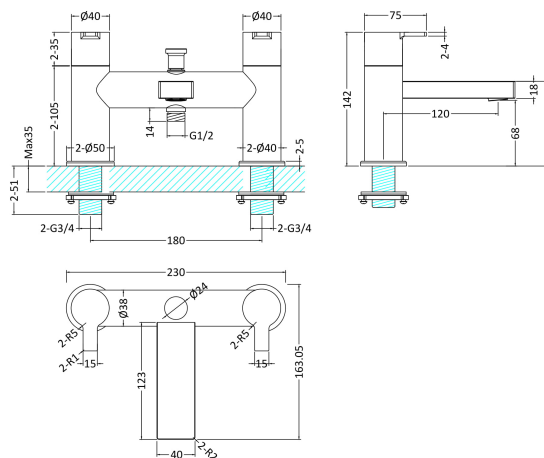

Sales Code: WIL304

Description: Willow Deck Mounted Bsm

Product Dimensions

Height (mm):	141
Width (mm):	230
Depth (mm):	163
Length (mm):	
Nett Weight (kg):	3

Packaging Dimensions

Height (mm):	175
Width (mm):	250
Depth (mm):	245
Gross Weight (kg):	3

Packaging Data

Box Colour:	White Cardboard Box
Box Qty:	1
Label Size:	100 x 50
Label Colour:	White Label
Label Qty:	1

Outer Box Dimensions (If Applicable)

Height (mm):	
Width (mm):	
Depth (mm):	
Length (mm):	
Gross Weight (kg):	
Barcode:	5056211853565

Product Details

Country of Origin:	China
Fitting Instruction:	No
Product Material:	Brass
Control Type:	Manual
Waste Included:	Waste Not Included
Waste Type:	Not Applicable
WRAS Approval: No	Approval No: N/A
Valve/Cartridge Type:	1/4 Turn Ceramic Disc
Colour/Finish:	Chrome
Mount Type:	Deck
Operating Pressure (bar):	1
Flow Rates: (Litres Per Min) 0.1 bar: 3	0.5 bar: 10.5 1 bar: 15.2 2 bar: 22.1 3 bar: 26.9
Pipe Size:	3/4"
Pipe Centres:	180