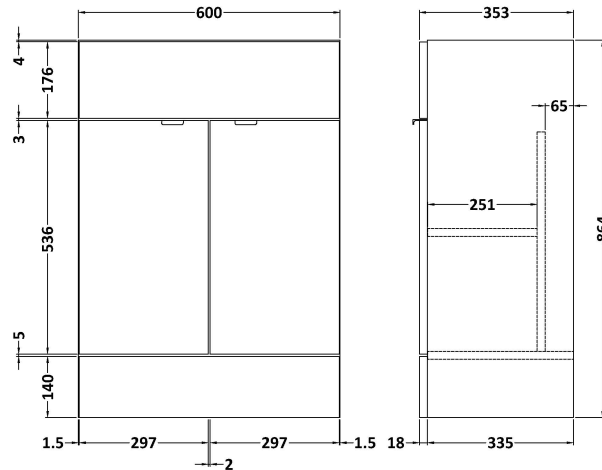

### Product Dimensions

Height (mm):	864
Width (mm):	600
Depth (mm):	355
Nett Weight (kg):	20.5

### Packaging Dimensions

Height (mm):	375
Width (mm):	620
Depth (mm):	900
Gross Weight (kg):	21

### Packaging Data

Box Colour:	Brown Cardboard Box
Box Qty:	1
Label Size:	100 x 50
Label Colour:	Not Applicable
Label Qty:	0

### Outer Box Dimensions (If Applicable)

Height (mm):	
Width (mm):	
Depth (mm):	
Gross Weight (kg):	
Barcode:	5055275817391