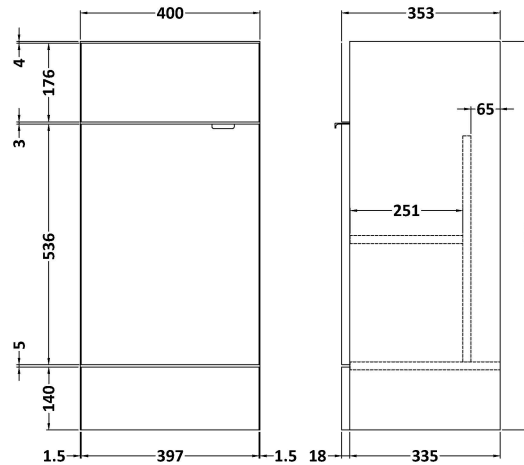

### Product Dimensions

Height (mm):	864
Width (mm):	400
Depth (mm):	355
Nett Weight (kg):	15.5

### Packaging Dimensions

Height (mm):	375
Width (mm):	425
Depth (mm):	875
Gross Weight (kg):	16

### Packaging Data

Box Colour:	Brown Cardboard Box
Box Qty:	1
Label Size:	100 x 50
Label Colour:	Not Applicable
Label Qty:	0

### Outer Box Dimensions (If Applicable)

Height (mm):	
Width (mm):	
Depth (mm):	
Gross Weight (kg):	
Barcode:	5055275817292