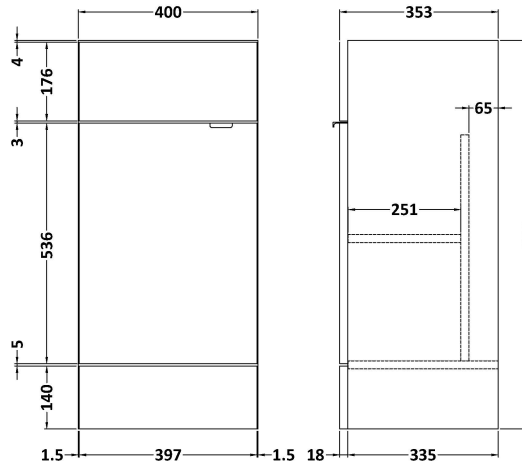

### Product Dimensions

Height (mm):	864
Width (mm):	400
Depth (mm):	355
Nett Weight (kg):	15.5

### Packaging Dimensions

Height (mm):	375
Width (mm):	425
Depth (mm):	875
Gross Weight (kg):	16

### Packaging Data

Box Colour:	Brown Cardboard Box
Box Qty:	1
Label Size:	100 x 50
Label Colour:	Not Applicable
Label Qty:	0

### Outer Box Dimensions (If Applicable)

Height (mm):	
Width (mm):	
Depth (mm):	
Gross Weight (kg):	
Barcode:	5055275817292