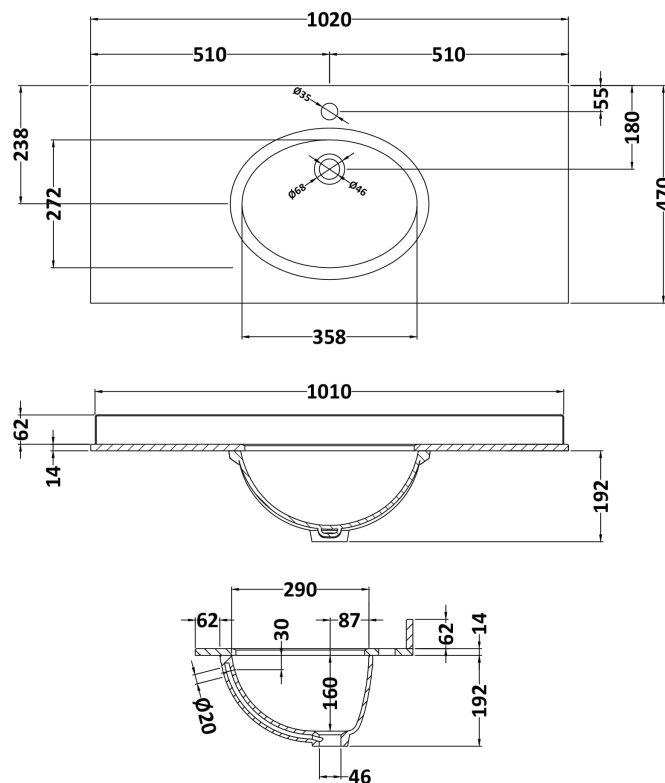

### Product Dimensions

Height (mm):	810
Width (mm):	1021
Depth (mm):	471
Nett Weight (kg):	43.5

### Outer Box Dimensions (If Applicable)

Height (mm):	
Width (mm):	
Depth (mm):	
Gross Weight (kg):	
Barcode:	5056211844600

### Product Dimensions

Height (mm):	268
Width (mm):	1020
Depth (mm):	470
Nett Weight (kg):	18

### Packaging Dimensions

Height (mm):	250
Width (mm):	1100
Depth (mm):	580
Gross Weight (kg):	18.5