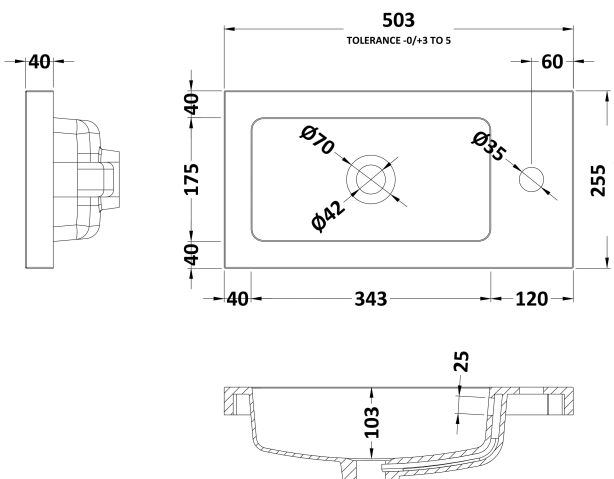

Sales Code: CBI138

Description: 500 2-Door Wall Hung Unit & Basin

Packaging Details

Barcode: 5056211848974

Sales Code: OFF134

Description: 500 2-Door Wall Hung Unit (255mm)

Product Dimensions

Height (mm):	540
Width (mm):	500
Depth (mm):	283
Nett Weight (kg):	9.5

Packaging Dimensions

Height (mm):	560
Width (mm):	520
Depth (mm):	275
Gross Weight (kg):	10

Packaging Data

Box Colour:	Brown Cardboard Box
Box Qty:	1
Label Size:	x
Label Colour:	White Label
Label Qty:	0

Outer Box Dimensions (If Applicable)

Height (mm):	
Width (mm):	
Depth (mm):	
Gross Weight (kg):	
Barcode:	5056211848677

Product Details

Country of Origin:	China
Fitting Instruction:	No
CE Certification:	N/A
FSC Certified Materials:	Yes
Colour:	Gloss White
Construction Method:	Cam & Wood Dowel
Construction Type:	Rigid
Cabinet Finish:	MFC Painted Gloss
Fascia Finish:	MFC Painted Gloss
Cabinet Thickness (mm):	16
Fascia Thickness (mm):	18
Drawer Included:	No
Drawer Type:	Not Applicable
No of Shelves:	0
Hinge Type:	95 Degree Clip-On Soft Close
Hinge Included:	Yes, Supplied
Adjustable Legs:	No, Not Required
Fixings Included:	Yes
Handle Style:	Modern
Waste Shroud:	No
Handle Included:	Yes, Supplied
Handle Type:	Wrapover

Sales Code: PMB302

Description: 500 Side Tap Basin 1Th (502.5X255x40)

Product Dimensions

Height (mm):	255
Width (mm):	503
Depth (mm):	135
Nett Weight (kg):	8

Packaging Dimensions

Height (mm):	305
Width (mm):	205
Depth (mm):	555
Gross Weight (kg):	8