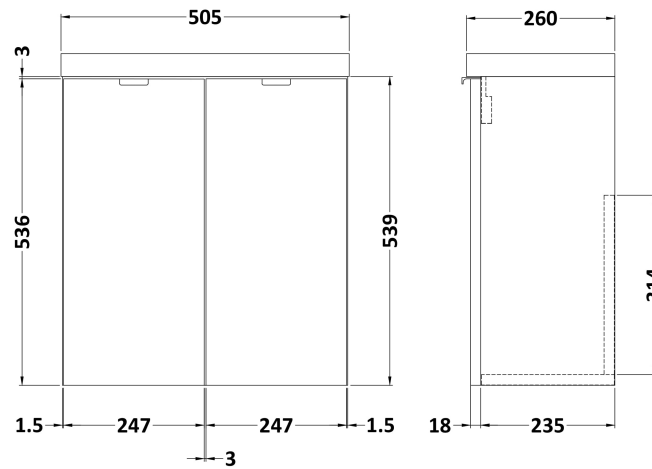

Sales Code: CBI138

Description: 500 2-Door Wall Hung Unit & Basin

Packaging Details

Barcode: 5056211848974

Sales Code: OFF134

Description: 500 2-Door Wall Hung Unit (255mm)

Product Dimensions

Height (mm):	540
Width (mm):	500
Depth (mm):	283
Nett Weight (kg):	9.5

Packaging Dimensions

Height (mm):	560
Width (mm):	520
Depth (mm):	275
Gross Weight (kg):	10

Packaging Data

Box Colour:	Brown Cardboard Box
Box Qty:	1
Label Size:	x
Label Colour:	White Label
Label Qty:	0

Outer Box Dimensions (If Applicable)

Sales Code: PMB302

Description: 500 Side Tap Basin 1Th (502.5X255x40)

Product Dimensions

Height (mm):	255
Width (mm):	503
Depth (mm):	135
Nett Weight (kg):	8

Packaging Dimensions

Height (mm):	305
Width (mm):	205
Depth (mm):	555
Gross Weight (kg):	8

Packaging Data

Box Colour:	Brown Cardboard Box - Printed
Box Qty:	1
Label Size:	100 x 50
Label Colour:	White Label
Label Qty:	2

Outer Box Dimensions (If Applicable)

Height (mm):	
Width (mm):	
Depth (mm):	
Gross Weight (kg):	
Barcode:	5055369063031