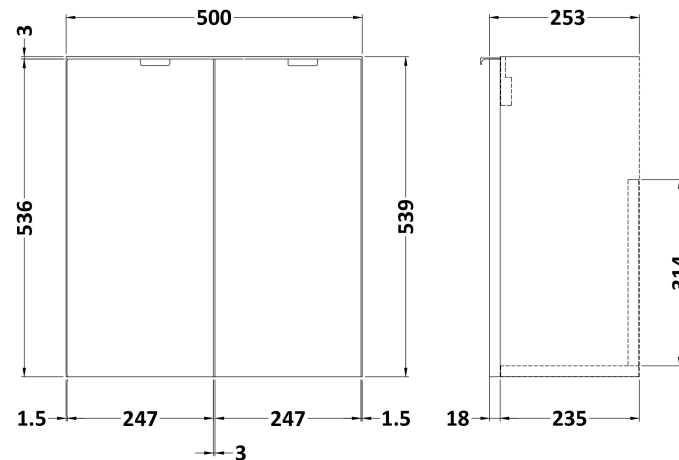

Sales Code: CBI138

Description: 500 2-Door Wall Hung Unit & Basin

Packaging Details

Barcode: 5056211848974

Sales Code: OFF134

Description: 500 2-Door Wall Hung Unit (255mm)

Product Dimensions

Height (mm):	540
Width (mm):	500
Depth (mm):	283
Nett Weight (kg):	9.5

Packaging Dimensions

Height (mm):	560
Width (mm):	520
Depth (mm):	275
Gross Weight (kg):	10

Packaging Data

Box Colour:	Brown Cardboard Box
Box Qty:	1
Label Size:	x
Label Colour:	White Label
Label Qty:	0

Outer Box Dimensions (If Applicable)

Sales Code: PMB302

Description: 500 Side Tap Basin 1Th (502.5X255x40)

Product Dimensions

Height (mm):	255
Width (mm):	503
Depth (mm):	135
Nett Weight (kg):	8

Packaging Dimensions

Height (mm):	305
Width (mm):	205
Depth (mm):	555
Gross Weight (kg):	8

Packaging Data

Box Colour:	Brown Cardboard Box - Printed
Box Qty:	1
Label Size:	100 x 50
Label Colour:	White Label
Label Qty:	2

Outer Box Dimensions (If Applicable)

Height (mm):	
Width (mm):	
Depth (mm):	
Gross Weight (kg):	
Barcode:	5055369063031