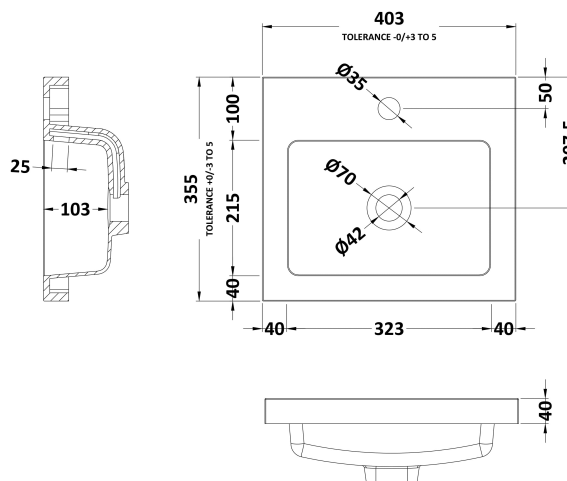

Packaging Dimensions

Height (mm):	560
Width (mm):	420
Depth (mm):	375
Gross Weight (kg):	10

Packaging Data

Box Colour:	Brown Cardboard Box
Box Qty:	1
Label Size:	100 x 50
Label Colour:	White Label
Label Qty:	2

Outer Box Dimensions (If Applicable)

Height (mm):	
Width (mm):	
Depth (mm):	
Gross Weight (kg):	
Barcode:	5056211848783

Product Details

Country of Origin:	China
Fitting Instruction:	No
CE Certification:	N/A
FSC Certified Materials:	Yes
Colour:	Gloss Grey Mist
Construction Method:	Cam & Wood Dowel
Construction Type:	Rigid
Cabinet Finish:	MFC Painted Gloss
Fascia Finish:	MFC Painted Gloss
Cabinet Thickness (mm):	16
Fascia Thickness (mm):	18
Drawer Included:	No
Drawer Type:	Not Applicable
No of Shelves:	0
Hinge Type:	95 Degree Clip-On Soft Close
Hinge Included:	Yes, Supplied
Adjustable Legs:	No, Not Required
Fixings Included:	Yes
Handle Style:	Contemporary
Waste Shroud:	No
Handle Included:	Yes, Supplied
Handle Type:	Wrapover

Sales Code: PMB311

Description: 400 Rear Tap Basin 1Th

Product Dimensions

Height (mm):	355
Width (mm):	403
Depth (mm):	135
Nett Weight (kg):	6.01

Packaging Dimensions

Height (mm):	550
Width (mm):	450
Depth (mm):	420
Gross Weight (kg):	6.01

Packaging Data

Box Colour:	Brown Cardboard Box - Printed
Box Qty:	1
Label Size:	100 x 50
Label Colour:	White Label
Label Qty:	2

Outer Box Dimensions (If Applicable)

Height (mm):	
Width (mm):	
Depth (mm):	
Gross Weight (kg):	
Barcode:	5055369071968