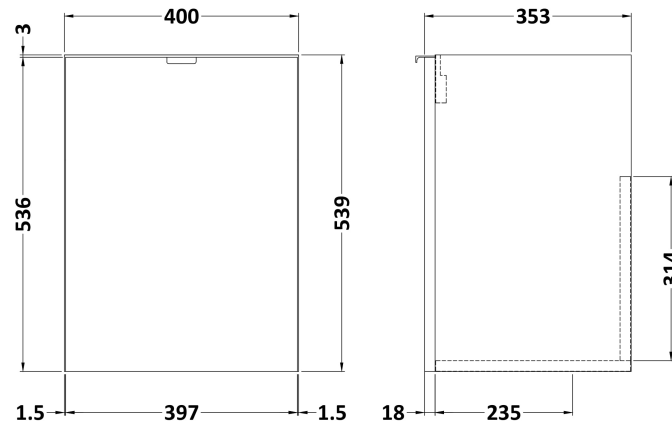

Sales Code: CBI439

Description: 400 1-Door Wall Hung Unit & Basin

Packaging Details

Barcode: 5056211849087

Sales Code: OFG433

Description: 400 1-Door Wall Hung Unit (355mm)

Product Dimensions

Height (mm):	540
Width (mm):	400
Depth (mm):	383
Nett Weight (kg):	9.5

Packaging Dimensions

Height (mm):	560
Width (mm):	420
Depth (mm):	375
Gross Weight (kg):	10

Packaging Data

Box Colour:	Brown Cardboard Box
Box Qty:	1
Label Size:	100 x 50
Label Colour:	White Label
Label Qty:	2

Sales Code: PMB311

Description: 400 Rear Tap Basin 1Th

Product Dimensions

Height (mm):	355
Width (mm):	403
Depth (mm):	135
Nett Weight (kg):	6.01

Packaging Dimensions

Height (mm):	550
Width (mm):	450
Depth (mm):	420
Gross Weight (kg):	6.01

Packaging Data

Box Colour:	Brown Cardboard Box - Printed
Box Qty:	1
Label Size:	100 x 50
Label Colour:	White Label
Label Qty:	2

Outer Box Dimensions (If Applicable)

Height (mm):	
Width (mm):	
Depth (mm):	
Gross Weight (kg):	
Barcode:	5055369071968