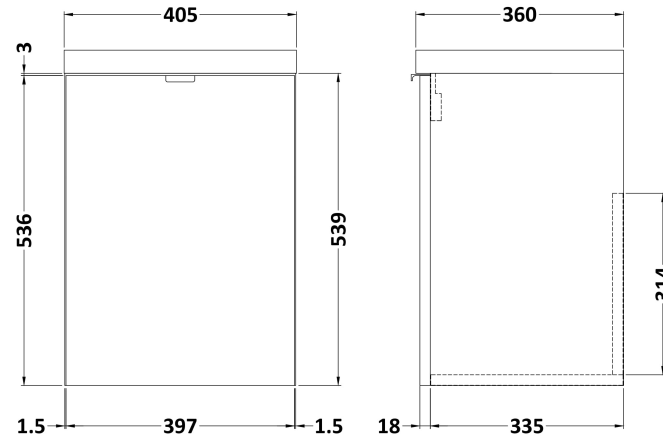

Sales Code: CBI439

Description: 400 1-Door Wall Hung Unit & Basin

Packaging Details

Barcode: 5056211849087

Sales Code: OFG433

Description: 400 1-Door Wall Hung Unit (355mm)

Product Dimensions

Height (mm):	540
Width (mm):	400
Depth (mm):	383
Nett Weight (kg):	9.5

Packaging Dimensions

Height (mm):	560
Width (mm):	420
Depth (mm):	375
Gross Weight (kg):	10

Packaging Data

Box Colour:	Brown Cardboard Box
Box Qty:	1
Label Size:	100 x 50
Label Colour:	White Label
Label Qty:	2

Sales Code: PMB311

Description: 400 Rear Tap Basin 1Th

Product Dimensions

Height (mm):	355
Width (mm):	403
Depth (mm):	135
Nett Weight (kg):	6.01

Packaging Dimensions

Height (mm):	550
Width (mm):	450
Depth (mm):	420
Gross Weight (kg):	6.01

Packaging Data

Box Colour:	Brown Cardboard Box - Printed
Box Qty:	1
Label Size:	100 x 50
Label Colour:	White Label
Label Qty:	2

Outer Box Dimensions (If Applicable)

Height (mm):	
Width (mm):	
Depth (mm):	
Gross Weight (kg):	
Barcode:	5055369071968