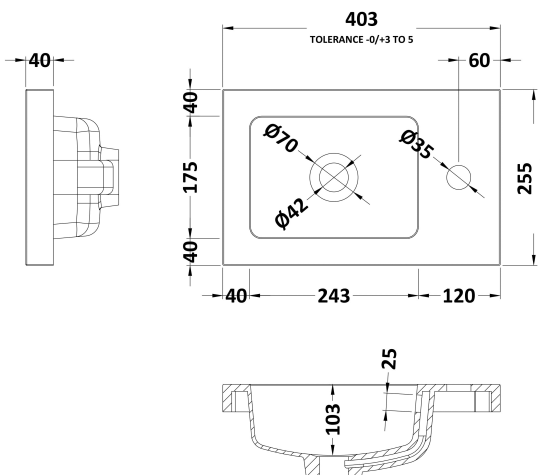

### Product Dimensions

Height (mm):	540
Width (mm):	400
Depth (mm):	283
Nett Weight (kg):	8

### Packaging Dimensions

Height (mm):	560
Width (mm):	420
Depth (mm):	275
Gross Weight (kg):	8.5

### Outer Box Dimensions (If Applicable)

Height (mm):	
Width (mm):	
Depth (mm):	
Gross Weight (kg):	
Barcode:	5056211848660

Sales Code: PMB301

Description: 400 Side Tap Basin 1Th (402.5X255x40)

**Product Dimensions**

Height (mm):	255
Width (mm):	403
Depth (mm):	135
Nett Weight (kg):	6.01

**Packaging Dimensions**

Height (mm):	315
Width (mm):	205
Depth (mm):	455
Gross Weight (kg):	6.01