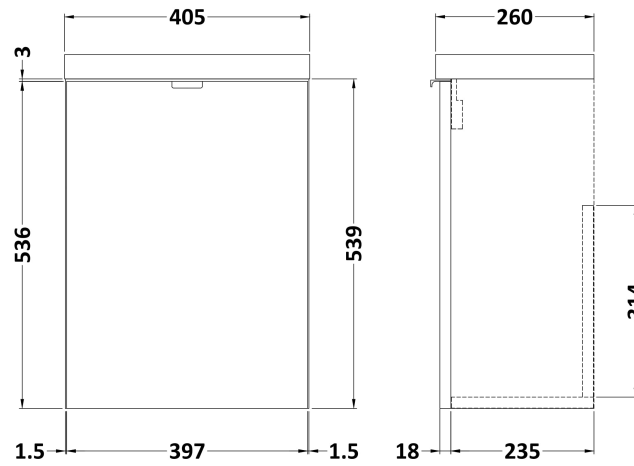

Sales Code: CBI437

Description: 400 1-Door Wall Hung Unit & Basin

Packaging Details

Barcode: 5056211848967