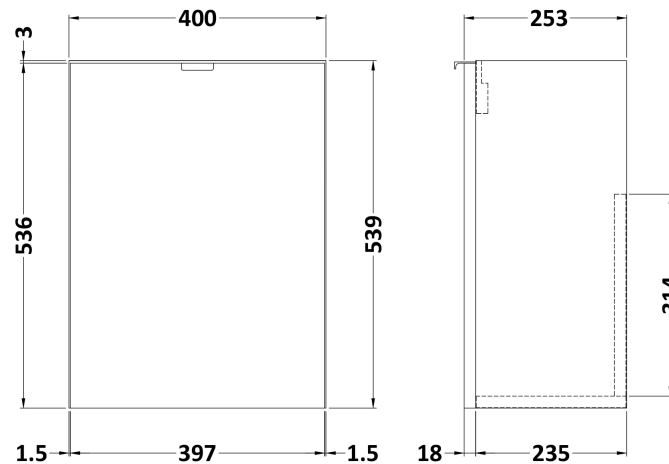

### Product Dimensions

Height (mm):	540
Width (mm):	400
Depth (mm):	283
Nett Weight (kg):	8

### Packaging Dimensions

Height (mm):	560
Width (mm):	420
Depth (mm):	275
Gross Weight (kg):	8.5

### Outer Box Dimensions (If Applicable)

Height (mm):	
Width (mm):	
Depth (mm):	
Gross Weight (kg):	
Barcode:	5056211848660

Sales Code: PMB301

Description: 400 Side Tap Basin 1Th (402.5X255x40)

**Product Dimensions**

Height (mm):	255
Width (mm):	403
Depth (mm):	135
Nett Weight (kg):	6.01

**Packaging Dimensions**

Height (mm):	315
Width (mm):	205
Depth (mm):	455
Gross Weight (kg):	6.01