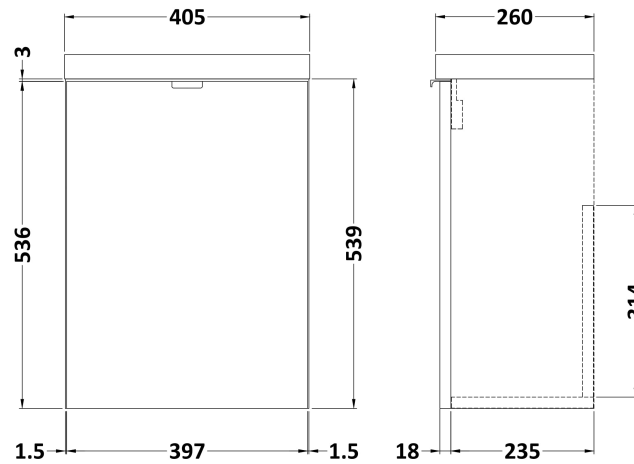

Sales Code: CBI637

Description: 400 1-Door Wall Hung Unit & Basin

Packaging Details

Barcode: 5056211848943

Sales Code: OFF631

Description: 400 1-Door Wall Hung Unit (255mm)

Product Dimensions

Height (mm):	540
Width (mm):	400
Depth (mm):	283
Nett Weight (kg):	8

Packaging Dimensions

Height (mm):	560
Width (mm):	420
Depth (mm):	275
Gross Weight (kg):	8.5

Packaging Data

Box Colour:	Brown Cardboard Box
Box Qty:	1
Label Size:	100 x 50
Label Colour:	White Label
Label Qty:	2

Sales Code: PMB301

Description: 400 Side Tap Basin 1Th (402.5X255x40)

Product Dimensions

Height (mm):	255
Width (mm):	403
Depth (mm):	135
Nett Weight (kg):	6.01

Packaging Dimensions

Height (mm):	315
Width (mm):	205
Depth (mm):	455
Gross Weight (kg):	6.01

Packaging Data

Box Colour:	
Box Qty:	
Label Size:	x
Label Colour:	
Label Qty:	

Outer Box Dimensions (If Applicable)

Height (mm):	
Width (mm):	
Depth (mm):	
Gross Weight (kg):	
Barcode:	5055369063024

Product Details