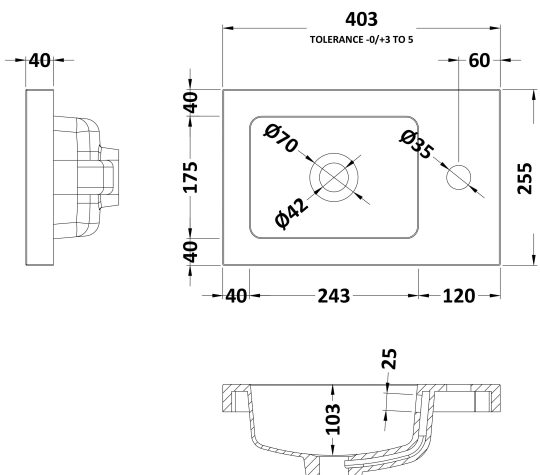

Packaging Dimensions

Height (mm):	560
Width (mm):	420
Depth (mm):	275
Gross Weight (kg):	8.5

Packaging Data

Box Colour:	Brown Cardboard Box
Box Qty:	1
Label Size:	100 x 50
Label Colour:	White Label
Label Qty:	2

Outer Box Dimensions (If Applicable)

Height (mm):	
Width (mm):	
Depth (mm):	
Gross Weight (kg):	
Barcode:	5056211848646

Product Details

Country of Origin:	United Kingdom
Fitting Instruction:	No
CE Certification:	N/A
FSC Certified Materials:	Yes
Colour:	Hacienda Black
Construction Method:	Cam & Wood Dowel
Construction Type:	Rigid
Cabinet Finish:	MFC Textured Woodgrain
Fascia Finish:	MFC Textured Woodgrain
Cabinet Thickness (mm):	18
Fascia Thickness (mm):	18
Drawer Included:	No
Drawer Type:	Not Applicable
No of Shelves:	0
Hinge Type:	95 Degree Clip-On Soft Close
Hinge Included:	Yes, Supplied
Adjustable Legs:	No, Not Required
Fixings Included:	Yes
Handle Style:	Modern
Waste Shroud:	No
Handle Included:	Yes, Supplied
Handle Type:	Wrapover

Sales Code: PMB301

Description: 400 Side Tap Basin 1Th (402.5X255x40)

Product Dimensions

Height (mm):	255
Width (mm):	403
Depth (mm):	135
Nett Weight (kg):	6.01

Packaging Dimensions

Height (mm):	315
Width (mm):	205
Depth (mm):	455
Gross Weight (kg):	6.01

Packaging Data

Box Colour:	
Box Qty:	
Label Size:	x
Label Colour:	
Label Qty:	

Outer Box Dimensions (If Applicable)

Height (mm):	
Width (mm):	
Depth (mm):	
Gross Weight (kg):	
Barcode:	5055369063024

Product Details