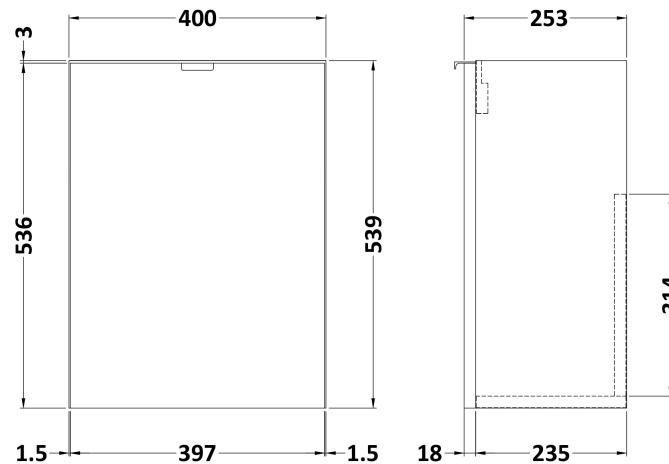

Sales Code: CBI637

Description: 400 1-Door Wall Hung Unit & Basin

Packaging Details

Barcode: 5056211848943

Sales Code: OFF631

Description: 400 1-Door Wall Hung Unit (255mm)

Product Dimensions

Height (mm):	540
Width (mm):	400
Depth (mm):	283
Nett Weight (kg):	8

Packaging Dimensions

Height (mm):	560
Width (mm):	420
Depth (mm):	275
Gross Weight (kg):	8.5

Packaging Data

Box Colour:	Brown Cardboard Box
Box Qty:	1
Label Size:	100 x 50
Label Colour:	White Label
Label Qty:	2

Sales Code: PMB301

Description: 400 Side Tap Basin 1Th (402.5X255x40)

Product Dimensions

Height (mm):	255
Width (mm):	403
Depth (mm):	135
Nett Weight (kg):	6.01

Packaging Dimensions

Height (mm):	315
Width (mm):	205
Depth (mm):	455
Gross Weight (kg):	6.01

Packaging Data

Box Colour:	
Box Qty:	
Label Size:	x
Label Colour:	
Label Qty:	

Outer Box Dimensions (If Applicable)

Height (mm):	
Width (mm):	
Depth (mm):	
Gross Weight (kg):	
Barcode:	5055369063024

Product Details