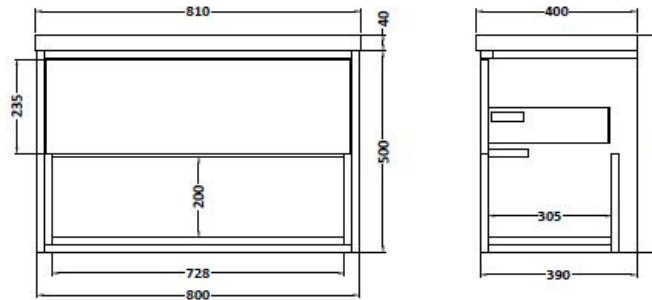

Sales Code: CST888E

Description: Coast Wh 800mm Basin Unit - Option 1

Packaging Details

Barcode: 5055275888261

Sales Code: FMC888

Description: 800mm Wall Mounted Van Open Shelf

Product Dimensions

Height (mm):	496
Width (mm):	800
Depth (mm):	385
Nett Weight (kg):	30.8

Packaging Dimensions

Height (mm):	500
Width (mm):	798
Depth (mm):	383
Gross Weight (kg):	31.8

Packaging Data

Box Colour:	Brown Cardboard Box
Box Qty:	1
Label Size:	100 x 50
Label Colour:	White Label
Label Qty:	2

Outer Box Dimensions (If Applicable)

Height (mm):	
Width (mm):	
Depth (mm):	
Gross Weight (kg):	
Barcode:	5055369096978

Product Details

Country of Origin:	United Kingdom
Fitting Instruction:	No
CE & UKCA:	
FSC Certified Materials:	Yes
Colour:	Gloss Grey/Anthracite Metallic
Construction Method:	Cam & Wood Dowel
Construction Type:	Rigid
Cabinet Finish:	MFC Gloss
Fascia Finish:	MFC Gloss
Cabinet Thickness (mm):	18
Fascia Thickness (mm):	18
Drawer Included:	Yes
Drawer Type:	Push To Open
No of Shelves:	0
Hinge Type:	Not Applicable
Hinge Included:	No
Adjustable Legs:	No
Fixings Included:	Yes
Handle Style:	Not Applicable
Waste Shroud:	Yes
Handle Included:	No, Not Required
Handle Type:	Not Applicable

Sales Code: NVM015

Description: 800 Mid Edged Basin 1 Th

Product Dimensions

Height (mm):	180
Width (mm):	810
Depth (mm):	390
Nett Weight (kg):	15

Packaging Dimensions

Height (mm):	210
Width (mm):	410
Depth (mm):	830
Gross Weight (kg):	15