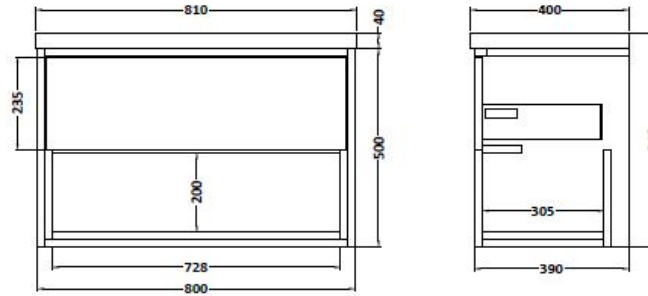

Sales Code: CST888E

Description: Coast Wh 800mm Basin Unit - Option 1

Packaging Details

Barcode: 5055275888261

Sales Code: FMC888

Description: 800mm Wall Mounted Van Open Shelf

Product Dimensions

Height (mm):	496
Width (mm):	800
Depth (mm):	385
Nett Weight (kg):	30.8

Packaging Dimensions

Height (mm):	500
Width (mm):	798
Depth (mm):	383
Gross Weight (kg):	31.8

Packaging Data

Box Colour:	Brown Cardboard Box
Box Qty:	1
Label Size:	100 x 50
Label Colour:	White Label
Label Qty:	2

Outer Box Dimensions (If Applicable)

Height (mm):	
Width (mm):	
Depth (mm):	
Gross Weight (kg):	
Barcode:	5055369096978

Product Details

Country of Origin:	United Kingdom
Fitting Instruction:	No
CE & UKCA:	
FSC Certified Materials:	Yes
Colour:	Gloss Grey/Anthracite Metallic
Construction Method:	Cam & Wood Dowel
Construction Type:	Rigid
Cabinet Finish:	MFC Gloss
Fascia Finish:	MFC Gloss
Cabinet Thickness (mm):	18
Fascia Thickness (mm):	18
Drawer Included:	Yes
Drawer Type:	Push To Open
No of Shelves:	0
Hinge Type:	Not Applicable
Hinge Included:	No
Adjustable Legs:	No
Fixings Included:	Yes
Handle Style:	Not Applicable
Waste Shroud:	Yes
Handle Included:	No, Not Required
Handle Type:	Not Applicable

Sales Code: NVM015

Description: 800 Mid Edged Basin 1 Th

Product Dimensions

Height (mm):	180
Width (mm):	810
Depth (mm):	390
Nett Weight (kg):	15

Packaging Dimensions

Height (mm):	210
Width (mm):	410
Depth (mm):	830
Gross Weight (kg):	15