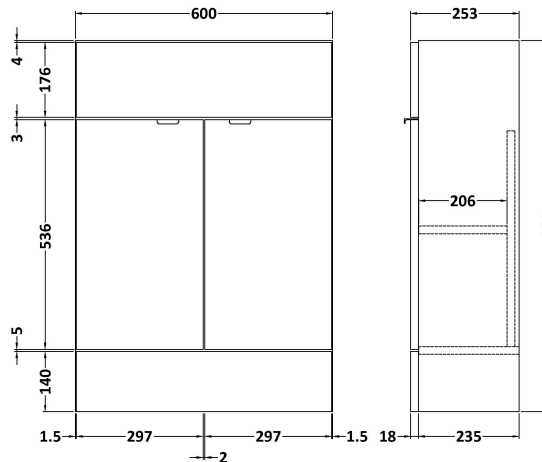

### Product Dimensions

Height (mm):	864
Width (mm):	600
Depth (mm):	255
Nett Weight (kg):	17

### Packaging Dimensions

Height (mm):	290
Width (mm):	625
Depth (mm):	875
Gross Weight (kg):	17.5

### Packaging Data

Box Colour:	Brown Cardboard Box
Box Qty:	1
Label Size:	100 x 50
Label Colour:	White Label
Label Qty:	2

### Outer Box Dimensions (If Applicable)

Height (mm):	
Width (mm):	
Depth (mm):	
Gross Weight (kg):	
Barcode:	5055275820148