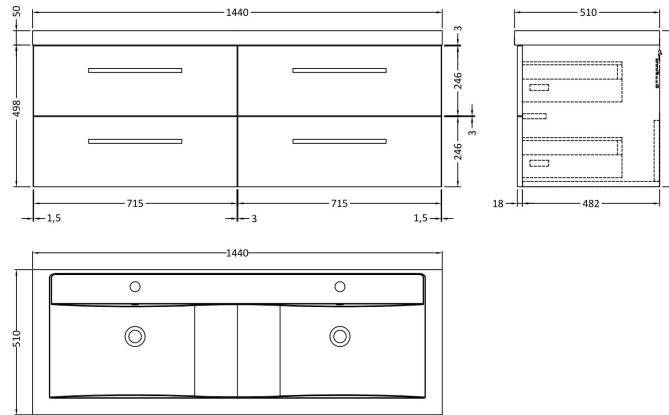

Sales Code: QUA002

Description: 1400mm 2 Drawer Wh Vanity And Basin

Packaging Details

Barcode: 5056211800750

Sales Code: NVQ334

Description: 718mm 2 Drawer Wall Hung Basin Unit

Product Dimensions

Height (mm):	498
Width (mm):	718
Depth (mm):	500
Nett Weight (kg):	29

Packaging Dimensions

Height (mm):	520
Width (mm):	740
Depth (mm):	520
Gross Weight (kg):	30

Packaging Data

Box Colour:	Brown Cardboard Box
Box Qty:	1
Label Size:	50 x 100
Label Colour:	White Label
Label Qty:	2

Outer Box Dimensions (If Applicable)

Height (mm):	
Width (mm):	
Depth (mm):	
Gross Weight (kg):	
Barcode:	5055275883334

Product Details

Country of Origin:	China
Fitting Instruction:	No
CE & UKCA:	N/A
FSC Certified Materials:	Yes
Colour:	Gloss Grey
Construction Method:	Cam & Wood Dowel
Construction Type:	Rigid
Cabinet Finish:	MFC Painted Gloss
Fascia Finish:	MFC Painted Gloss
Cabinet Thickness (mm):	18
Fascia Thickness (mm):	18
Drawer Included:	Yes
Drawer Type:	80mm High Metal S/C Inc Galler
No of Shelves:	0
Hinge Type:	Not Applicable
Hinge Included:	Not Applicable
Adjustable Legs:	No, Not Required
Fixings Included:	Yes
Handle Style:	Modern
Waste Shroud:	Yes
Handle Included:	Yes
Handle Type:	Profile

Sales Code: PMB049

Description: 1400 Double Bowl Basin

Product Dimensions

Height (mm):	145
Width (mm):	1440
Depth (mm):	510
Nett Weight (kg):	36

Packaging Dimensions

Height (mm):	190
Width (mm):	1460
Depth (mm):	530
Gross Weight (kg):	36