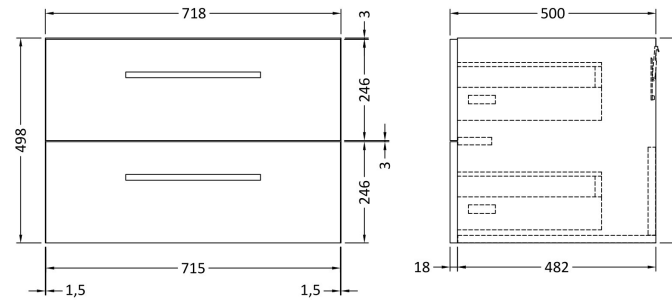

Sales Code: QUA002

Description: 1400mm 2 Drawer Wh Vanity And Basin

Packaging Details

Barcode: 5056211800750

Sales Code: NVQ334

Description: 718mm 2 Drawer Wall Hung Basin Unit

Product Dimensions

Height (mm):	498
Width (mm):	718
Depth (mm):	500
Nett Weight (kg):	29

Packaging Dimensions

Height (mm):	520
Width (mm):	740
Depth (mm):	520
Gross Weight (kg):	30

Packaging Data

Box Colour:	Brown Cardboard Box
Box Qty:	1
Label Size:	50 x 100
Label Colour:	White Label
Label Qty:	2

Sales Code: PMB049

Description: 1400 Double Bowl Basin

Product Dimensions

Height (mm):	145
Width (mm):	1440
Depth (mm):	510
Nett Weight (kg):	36

Packaging Dimensions

Height (mm):	190
Width (mm):	1460
Depth (mm):	530
Gross Weight (kg):	36

Packaging Data

Box Colour:	Brown Cardboard Box
Box Qty:	2
Label Size:	100 x 50
Label Colour:	White Label
Label Qty:	

Outer Box Dimensions (If Applicable)

Height (mm):	
Width (mm):	
Depth (mm):	
Gross Weight (kg):	
Barcode:	5055275883761