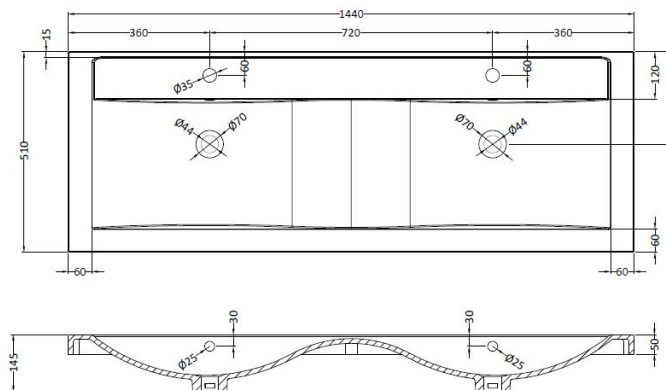

Packaging Dimensions

Height (mm):	520
Width (mm):	740
Depth (mm):	520
Gross Weight (kg):	30

Packaging Data

Box Colour:	Brown Cardboard Box
Box Qty:	1
Label Size:	50 x 100
Label Colour:	White Label
Label Qty:	2

Outer Box Dimensions (If Applicable)

Height (mm):	
Width (mm):	
Depth (mm):	
Gross Weight (kg):	
Barcode:	5055275883334

Product Details

Country of Origin:	China
Fitting Instruction:	No
CE & UKCA:	N/A
FSC Certified Materials:	Yes
Colour:	Gloss Grey
Construction Method:	Cam & Wood Dowel
Construction Type:	Rigid
Cabinet Finish:	MFC Painted Gloss
Fascia Finish:	MFC Painted Gloss
Cabinet Thickness (mm):	18
Fascia Thickness (mm):	18
Drawer Included:	Yes
Drawer Type:	80mm High Metal S/C Inc Galler
No of Shelves:	0
Hinge Type:	Not Applicable
Hinge Included:	Not Applicable
Adjustable Legs:	No, Not Required
Fixings Included:	Yes
Handle Style:	Modern
Waste Shroud:	Yes
Handle Included:	Yes
Handle Type:	Profile

Sales Code: PMB049

Description: 1400 Double Bowl Basin

Product Dimensions

Height (mm):	145
Width (mm):	1440
Depth (mm):	510
Nett Weight (kg):	36

Packaging Dimensions

Height (mm):	190
Width (mm):	1460
Depth (mm):	530
Gross Weight (kg):	36

Packaging Data

Box Colour:	Brown Cardboard Box
Box Qty:	2
Label Size:	100 x 50
Label Colour:	White Label
Label Qty:	

Outer Box Dimensions (If Applicable)

Height (mm):	
Width (mm):	
Depth (mm):	
Gross Weight (kg):	
Barcode:	5055275883761