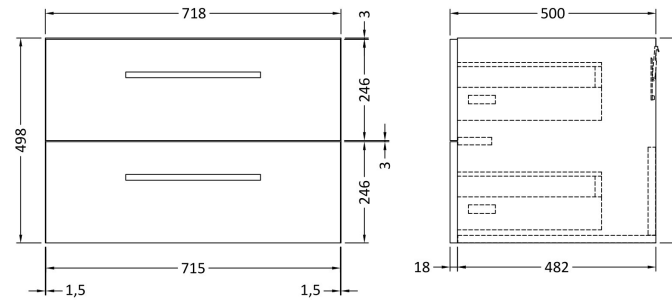

Sales Code: QUA006

Description: 718mm 2 Drawer Wh Vanity And Basin

Packaging Details

Barcode: 5056211800798

Sales Code: NVQ334

Description: 718mm 2 Drawer Wall Hung Basin Unit

Product Dimensions

Height (mm):	498
Width (mm):	718
Depth (mm):	500
Nett Weight (kg):	29

Packaging Dimensions

Height (mm):	520
Width (mm):	740
Depth (mm):	520
Gross Weight (kg):	30

Packaging Data

Box Colour:	Brown Cardboard Box
Box Qty:	1
Label Size:	50 x 100
Label Colour:	White Label
Label Qty:	2

Sales Code: PMB044

Description: 720 Single Bowl Basin

Product Dimensions

Height (mm):	145
Width (mm):	720
Depth (mm):	510
Nett Weight (kg):	18

Packaging Dimensions

Height (mm):	190
Width (mm):	740
Depth (mm):	530
Gross Weight (kg):	18

Packaging Data

Box Colour:	Brown Cardboard Box
Box Qty:	2
Label Size:	100 x 50
Label Colour:	White Label
Label Qty:	

Outer Box Dimensions (If Applicable)

Height (mm):	
Width (mm):	
Depth (mm):	
Gross Weight (kg):	
Barcode:	5055275883754