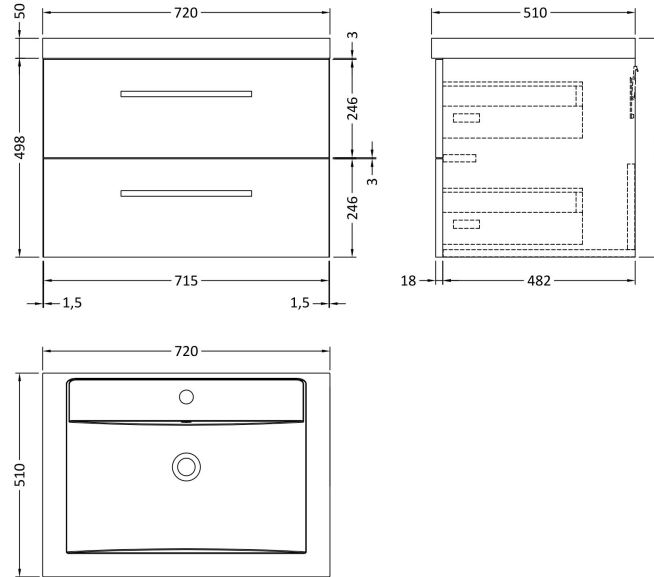

Sales Code: QUA006

Description: 718mm 2 Drawer Wh Vanity And Basin

Packaging Details

Barcode: 5056211800798

Sales Code: NVQ334

Description: 718mm 2 Drawer Wall Hung Basin Unit

Product Dimensions

Height (mm):	498
Width (mm):	718
Depth (mm):	500
Nett Weight (kg):	29

Packaging Dimensions

Height (mm):	520
Width (mm):	740
Depth (mm):	520
Gross Weight (kg):	30

Packaging Data

Box Colour:	Brown Cardboard Box
Box Qty:	1
Label Size:	50 x 100
Label Colour:	White Label
Label Qty:	2

Outer Box Dimensions (If Applicable)

Height (mm):	
Width (mm):	
Depth (mm):	
Gross Weight (kg):	
Barcode:	5055275883334

Product Details

Country of Origin:	China
Fitting Instruction:	No
CE & UKCA:	N/A
FSC Certified Materials:	Yes
Colour:	Gloss Grey
Construction Method:	Cam & Wood Dowel
Construction Type:	Rigid
Cabinet Finish:	MFC Painted Gloss
Fascia Finish:	MFC Painted Gloss
Cabinet Thickness (mm):	18
Fascia Thickness (mm):	18
Drawer Included:	Yes
Drawer Type:	80mm High Metal S/C Inc Galler
No of Shelves:	0
Hinge Type:	Not Applicable
Hinge Included:	Not Applicable
Adjustable Legs:	No, Not Required
Fixings Included:	Yes
Handle Style:	Modern
Waste Shroud:	Yes
Handle Included:	Yes
Handle Type:	Profile

Sales Code: PMB044

Description: 720 Single Bowl Basin

Product Dimensions

Height (mm):	145
Width (mm):	720
Depth (mm):	510
Nett Weight (kg):	18

Packaging Dimensions

Height (mm):	190
Width (mm):	740
Depth (mm):	530
Gross Weight (kg):	18