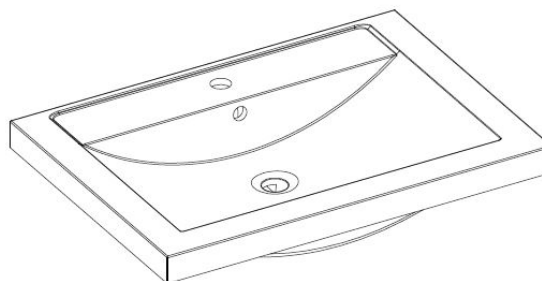

Sales Code: QUA006

Description: 718mm 2 Drawer Wh Vanity And Basin

Packaging Details

Barcode: 5056211800798

Sales Code: NVQ334

Description: 718mm 2 Drawer Wall Hung Basin Unit

Product Dimensions

Height (mm):	498
Width (mm):	718
Depth (mm):	500
Nett Weight (kg):	29

Packaging Dimensions

Height (mm):	520
Width (mm):	740
Depth (mm):	520
Gross Weight (kg):	30

Packaging Data

Box Colour:	Brown Cardboard Box
Box Qty:	1
Label Size:	50 x 100
Label Colour:	White Label
Label Qty:	2

Outer Box Dimensions (If Applicable)

Height (mm):	
Width (mm):	
Depth (mm):	
Gross Weight (kg):	
Barcode:	5055275883334

Product Details

Country of Origin:	China
Fitting Instruction:	No
CE & UKCA:	N/A
FSC Certified Materials:	Yes
Colour:	Gloss Grey
Construction Method:	Cam & Wood Dowel
Construction Type:	Rigid
Cabinet Finish:	MFC Painted Gloss
Fascia Finish:	MFC Painted Gloss
Cabinet Thickness (mm):	18
Fascia Thickness (mm):	18
Drawer Included:	Yes
Drawer Type:	80mm High Metal S/C Inc Galler
No of Shelves:	0
Hinge Type:	Not Applicable
Hinge Included:	Not Applicable
Adjustable Legs:	No, Not Required
Fixings Included:	Yes
Handle Style:	Modern
Waste Shroud:	Yes
Handle Included:	Yes
Handle Type:	Profile

Sales Code: PMB044

Description: 720 Single Bowl Basin

Product Dimensions

Height (mm):	145
Width (mm):	720
Depth (mm):	510
Nett Weight (kg):	18

Packaging Dimensions

Height (mm):	190
Width (mm):	740
Depth (mm):	530
Gross Weight (kg):	18