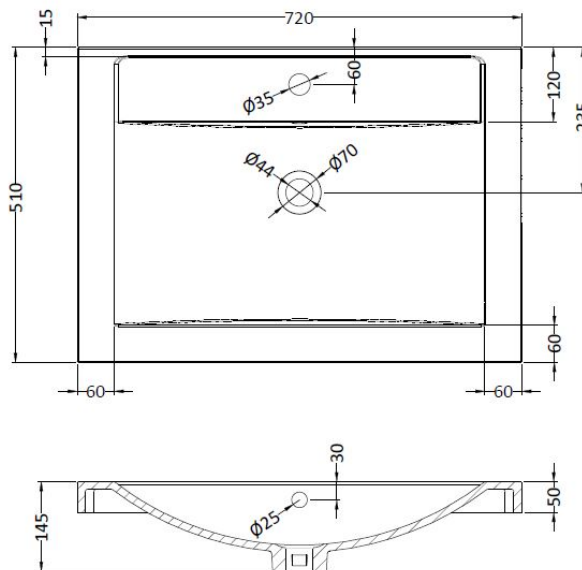

Packaging Dimensions

Height (mm):	520
Width (mm):	740
Depth (mm):	520
Gross Weight (kg):	30

Packaging Data

Box Colour:	Brown Cardboard Box
Box Qty:	1
Label Size:	50 x 100
Label Colour:	White Label
Label Qty:	2

Outer Box Dimensions (If Applicable)

Height (mm):	
Width (mm):	
Depth (mm):	
Gross Weight (kg):	
Barcode:	5055275883334

Product Details

Country of Origin:	China
Fitting Instruction:	No
CE & UKCA:	N/A
FSC Certified Materials:	Yes
Colour:	Gloss Grey
Construction Method:	Cam & Wood Dowel
Construction Type:	Rigid
Cabinet Finish:	MFC Painted Gloss
Fascia Finish:	MFC Painted Gloss
Cabinet Thickness (mm):	18
Fascia Thickness (mm):	18
Drawer Included:	Yes
Drawer Type:	80mm High Metal S/C Inc Galler
No of Shelves:	0
Hinge Type:	Not Applicable
Hinge Included:	Not Applicable
Adjustable Legs:	No, Not Required
Fixings Included:	Yes
Handle Style:	Modern
Waste Shroud:	Yes
Handle Included:	Yes
Handle Type:	Profile

Sales Code: PMB044

Description: 720 Single Bowl Basin

Product Dimensions

Height (mm):	145
Width (mm):	720
Depth (mm):	510
Nett Weight (kg):	18

Packaging Dimensions

Height (mm):	190
Width (mm):	740
Depth (mm):	530
Gross Weight (kg):	18

Packaging Data

Box Colour:	Brown Cardboard Box
Box Qty:	2
Label Size:	100 x 50
Label Colour:	White Label
Label Qty:	

Outer Box Dimensions (If Applicable)

Height (mm):	
Width (mm):	
Depth (mm):	
Gross Weight (kg):	
Barcode:	5055275883754