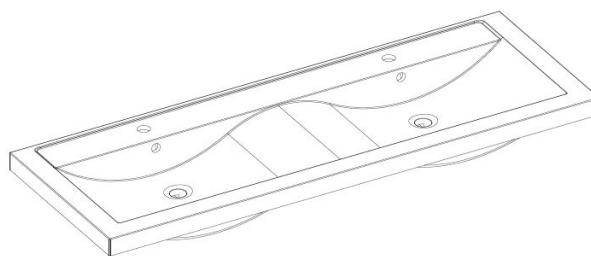

Packaging Dimensions

Height (mm):	520
Width (mm):	740
Depth (mm):	520
Gross Weight (kg):	35

Packaging Data

Box Colour:	Brown Cardboard Box
Box Qty:	1
Label Size:	50 x 100
Label Colour:	White Label
Label Qty:	2

Outer Box Dimensions (If Applicable)

Height (mm):	
Width (mm):	
Depth (mm):	
Gross Weight (kg):	
Barcode:	5055275883365

Product Details

Country of Origin:	United Kingdom
Fitting Instruction:	No
CE & UKCA:	N/A
FSC Certified Materials:	Yes
Colour:	Black Woodgrain
Construction Method:	Cam & Wood Dowel
Construction Type:	Rigid
Cabinet Finish:	MFC Textured Matt
Fascia Finish:	MFC Textured Matt
Cabinet Thickness (mm):	18
Fascia Thickness (mm):	18
Drawer Included:	Yes
Drawer Type:	80mm High Metal S/C Inc Galler
No of Shelves:	0
Hinge Type:	Not Applicable
Hinge Included:	Not Applicable
Adjustable Legs:	No, Not Required
Fixings Included:	Yes
Handle Style:	Modern
Waste Shroud:	Yes
Handle Included:	Yes
Handle Type:	Profile

Sales Code: PMB049

Description: 1400 Double Bowl Basin

Product Dimensions

Height (mm):	145
Width (mm):	1440
Depth (mm):	510
Nett Weight (kg):	36

Packaging Dimensions

Height (mm):	190
Width (mm):	1460
Depth (mm):	530
Gross Weight (kg):	36