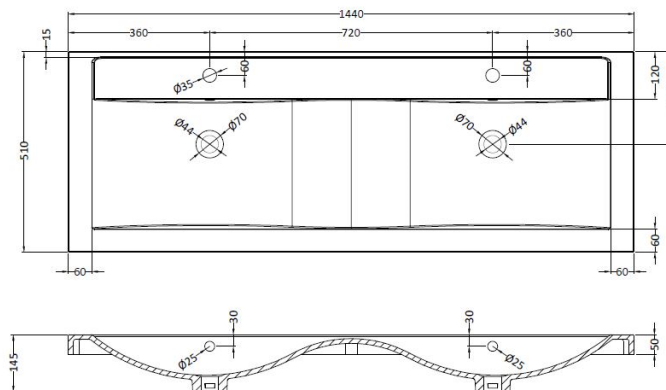

Packaging Dimensions

Height (mm):	520
Width (mm):	740
Depth (mm):	520
Gross Weight (kg):	35

Packaging Data

Box Colour:	Brown Cardboard Box
Box Qty:	1
Label Size:	50 x 100
Label Colour:	White Label
Label Qty:	2

Outer Box Dimensions (If Applicable)

Height (mm):	
Width (mm):	
Depth (mm):	
Gross Weight (kg):	
Barcode:	5055275883365

Product Details

Country of Origin:	United Kingdom
Fitting Instruction:	No
CE & UKCA:	N/A
FSC Certified Materials:	Yes
Colour:	Black Woodgrain
Construction Method:	Cam & Wood Dowel
Construction Type:	Rigid
Cabinet Finish:	MFC Textured Matt
Fascia Finish:	MFC Textured Matt
Cabinet Thickness (mm):	18
Fascia Thickness (mm):	18
Drawer Included:	Yes
Drawer Type:	80mm High Metal S/C Inc Galler
No of Shelves:	0
Hinge Type:	Not Applicable
Hinge Included:	Not Applicable
Adjustable Legs:	No, Not Required
Fixings Included:	Yes
Handle Style:	Modern
Waste Shroud:	Yes
Handle Included:	Yes
Handle Type:	Profile

Sales Code: PMB049

Description: 1400 Double Bowl Basin

Product Dimensions

Height (mm):	145
Width (mm):	1440
Depth (mm):	510
Nett Weight (kg):	36

Packaging Dimensions

Height (mm):	190
Width (mm):	1460
Depth (mm):	530
Gross Weight (kg):	36

Packaging Data

Box Colour:	Brown Cardboard Box
Box Qty:	2
Label Size:	100 x 50
Label Colour:	White Label
Label Qty:	

Outer Box Dimensions (If Applicable)

Height (mm):	
Width (mm):	
Depth (mm):	
Gross Weight (kg):	
Barcode:	5055275883761