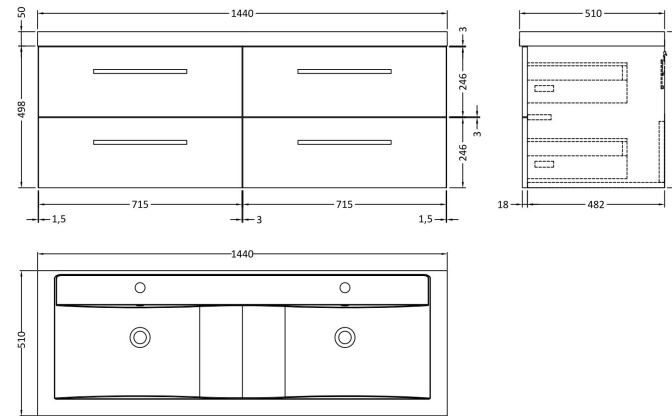

Sales Code: QUA003

Description: 1400mm 2 Drawer Wh Vanity And Basin

Packaging Details

Barcode: 5056211800767

Sales Code: NVQ634

Description: 718mm 2 Drawer Wall Hung Basin Unit

Product Dimensions

Height (mm):	498
Width (mm):	718
Depth (mm):	500
Nett Weight (kg):	35

Packaging Dimensions

Height (mm):	520
Width (mm):	740
Depth (mm):	520
Gross Weight (kg):	35

Packaging Data

Box Colour:	Brown Cardboard Box
Box Qty:	1
Label Size:	50 x 100
Label Colour:	White Label
Label Qty:	2

Sales Code: PMB049

Description: 1400 Double Bowl Basin

Product Dimensions

Height (mm):	145
Width (mm):	1440
Depth (mm):	510
Nett Weight (kg):	36

Packaging Dimensions

Height (mm):	190
Width (mm):	1460
Depth (mm):	530
Gross Weight (kg):	36

Packaging Data

Box Colour:	Brown Cardboard Box
Box Qty:	2
Label Size:	100 x 50
Label Colour:	White Label
Label Qty:	

Outer Box Dimensions (If Applicable)

Height (mm):	
Width (mm):	
Depth (mm):	
Gross Weight (kg):	
Barcode:	5055275883761