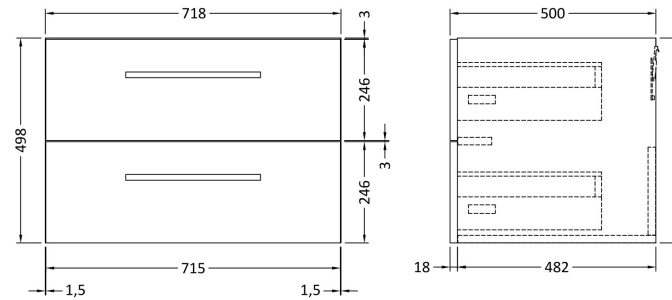

Sales Code: QUA003

Description: 1400mm 2 Drawer Wh Vanity And Basin

Packaging Details

Barcode: 5056211800767

Sales Code: NVQ634

Description: 718mm 2 Drawer Wall Hung Basin Unit

Product Dimensions

Height (mm):	498
Width (mm):	718
Depth (mm):	500
Nett Weight (kg):	35

Packaging Dimensions

Height (mm):	520
Width (mm):	740
Depth (mm):	520
Gross Weight (kg):	35

Packaging Data

Box Colour:	Brown Cardboard Box
Box Qty:	1
Label Size:	50 x 100
Label Colour:	White Label
Label Qty:	2

Sales Code: PMB049

Description: 1400 Double Bowl Basin

Product Dimensions

Height (mm):	145
Width (mm):	1440
Depth (mm):	510
Nett Weight (kg):	36

Packaging Dimensions

Height (mm):	190
Width (mm):	1460
Depth (mm):	530
Gross Weight (kg):	36

Packaging Data

Box Colour:	Brown Cardboard Box
Box Qty:	2
Label Size:	100 x 50
Label Colour:	White Label
Label Qty:	

Outer Box Dimensions (If Applicable)

Height (mm):	
Width (mm):	
Depth (mm):	
Gross Weight (kg):	
Barcode:	5055275883761