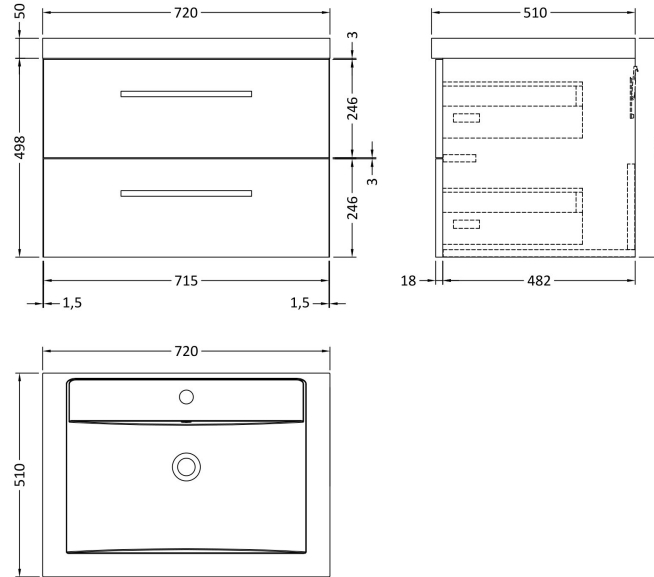

Sales Code: QUA007

Description: 718mm 2 Drawer Wh Vanity And Basin

Packaging Details

Barcode: 5056211800804

Sales Code: NVQ634

Description: 718mm 2 Drawer Wall Hung Basin Unit

Product Dimensions

Height (mm):	498
Width (mm):	718
Depth (mm):	500
Nett Weight (kg):	35

Packaging Dimensions

Height (mm):	520
Width (mm):	740
Depth (mm):	520
Gross Weight (kg):	35

Packaging Data

Box Colour:	Brown Cardboard Box
Box Qty:	1
Label Size:	50 x 100
Label Colour:	White Label
Label Qty:	2

Sales Code: PMB044

Description: 720 Single Bowl Basin

Product Dimensions

Height (mm):	145
Width (mm):	720
Depth (mm):	510
Nett Weight (kg):	18

Packaging Dimensions

Height (mm):	190
Width (mm):	740
Depth (mm):	530
Gross Weight (kg):	18

Packaging Data

Box Colour:	Brown Cardboard Box
Box Qty:	2
Label Size:	100 x 50
Label Colour:	White Label
Label Qty:	

Outer Box Dimensions (If Applicable)

Height (mm):	
Width (mm):	
Depth (mm):	
Gross Weight (kg):	
Barcode:	5055275883754