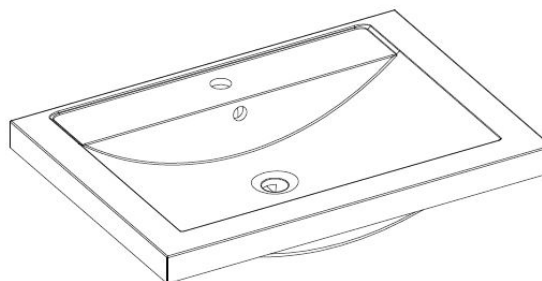

Sales Code: QUA007

Description: 718mm 2 Drawer Wh Vanity And Basin

Packaging Details

Barcode: 5056211800804

Sales Code: NVQ634

Description: 718mm 2 Drawer Wall Hung Basin Unit

Product Dimensions

Height (mm):	498
Width (mm):	718
Depth (mm):	500
Nett Weight (kg):	35

Packaging Dimensions

Height (mm):	520
Width (mm):	740
Depth (mm):	520
Gross Weight (kg):	35

Packaging Data

Box Colour:	Brown Cardboard Box
Box Qty:	1
Label Size:	50 x 100
Label Colour:	White Label
Label Qty:	2

Outer Box Dimensions (If Applicable)

Height (mm):	
Width (mm):	
Depth (mm):	
Gross Weight (kg):	
Barcode:	5055275883365

Product Details

Country of Origin:	United Kingdom
Fitting Instruction:	No
CE & UKCA:	N/A
FSC Certified Materials:	Yes
Colour:	Black Woodgrain
Construction Method:	Cam & Wood Dowel
Construction Type:	Rigid
Cabinet Finish:	MFC Textured Matt
Fascia Finish:	MFC Textured Matt
Cabinet Thickness (mm):	18
Fascia Thickness (mm):	18
Drawer Included:	Yes
Drawer Type:	80mm High Metal S/C Inc Galler
No of Shelves:	0
Hinge Type:	Not Applicable
Hinge Included:	Not Applicable
Adjustable Legs:	No, Not Required
Fixings Included:	Yes
Handle Style:	Modern
Waste Shroud:	Yes
Handle Included:	Yes
Handle Type:	Profile

Sales Code: PMB044

Description: 720 Single Bowl Basin

Product Dimensions

Height (mm):	145
Width (mm):	720
Depth (mm):	510
Nett Weight (kg):	18

Packaging Dimensions

Height (mm):	190
Width (mm):	740
Depth (mm):	530
Gross Weight (kg):	18