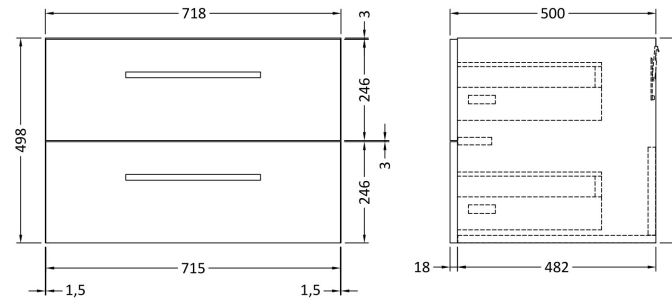

Sales Code: QUA007

Description: 718mm 2 Drawer Wh Vanity And Basin

Packaging Details

Barcode: 5056211800804

Sales Code: NVQ634

Description: 718mm 2 Drawer Wall Hung Basin Unit

Product Dimensions

Height (mm):	498
Width (mm):	718
Depth (mm):	500
Nett Weight (kg):	35

Packaging Dimensions

Height (mm):	520
Width (mm):	740
Depth (mm):	520
Gross Weight (kg):	35

Packaging Data

Box Colour:	Brown Cardboard Box
Box Qty:	1
Label Size:	50 x 100
Label Colour:	White Label
Label Qty:	2

Sales Code: PMB044

Description: 720 Single Bowl Basin

Product Dimensions

Height (mm):	145
Width (mm):	720
Depth (mm):	510
Nett Weight (kg):	18

Packaging Dimensions

Height (mm):	190
Width (mm):	740
Depth (mm):	530
Gross Weight (kg):	18

Packaging Data

Box Colour:	Brown Cardboard Box
Box Qty:	2
Label Size:	100 x 50
Label Colour:	White Label
Label Qty:	

Outer Box Dimensions (If Applicable)

Height (mm):	
Width (mm):	
Depth (mm):	
Gross Weight (kg):	
Barcode:	5055275883754