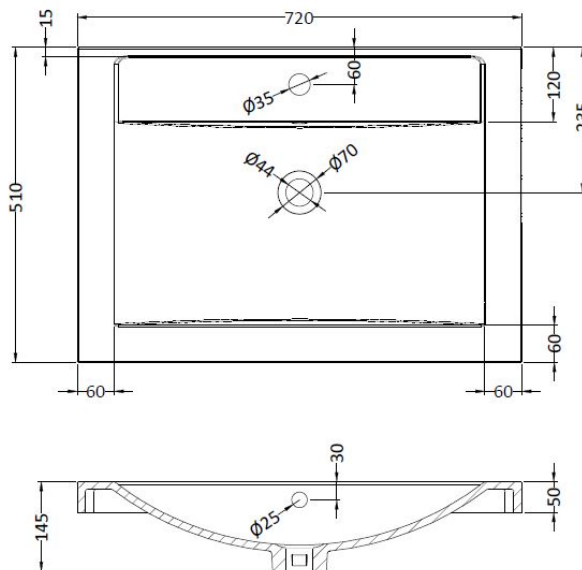

Packaging Dimensions

Height (mm):	520
Width (mm):	740
Depth (mm):	520
Gross Weight (kg):	35

Packaging Data

Box Colour:	Brown Cardboard Box
Box Qty:	1
Label Size:	50 x 100
Label Colour:	White Label
Label Qty:	2

Outer Box Dimensions (If Applicable)

Height (mm):	
Width (mm):	
Depth (mm):	
Gross Weight (kg):	
Barcode:	5055275883365

Product Details

Country of Origin:	United Kingdom
Fitting Instruction:	No
CE & UKCA:	N/A
FSC Certified Materials:	Yes
Colour:	Black Woodgrain
Construction Method:	Cam & Wood Dowel
Construction Type:	Rigid
Cabinet Finish:	MFC Textured Matt
Fascia Finish:	MFC Textured Matt
Cabinet Thickness (mm):	18
Fascia Thickness (mm):	18
Drawer Included:	Yes
Drawer Type:	80mm High Metal S/C Inc Galler
No of Shelves:	0
Hinge Type:	Not Applicable
Hinge Included:	Not Applicable
Adjustable Legs:	No, Not Required
Fixings Included:	Yes
Handle Style:	Modern
Waste Shroud:	Yes
Handle Included:	Yes
Handle Type:	Profile

Sales Code: PMB044

Description: 720 Single Bowl Basin

Product Dimensions

Height (mm):	145
Width (mm):	720
Depth (mm):	510
Nett Weight (kg):	18

Packaging Dimensions

Height (mm):	190
Width (mm):	740
Depth (mm):	530
Gross Weight (kg):	18

Packaging Data

Box Colour:	Brown Cardboard Box
Box Qty:	2
Label Size:	100 x 50
Label Colour:	White Label
Label Qty:	

Outer Box Dimensions (If Applicable)

Height (mm):	
Width (mm):	
Depth (mm):	
Gross Weight (kg):	
Barcode:	5055275883754