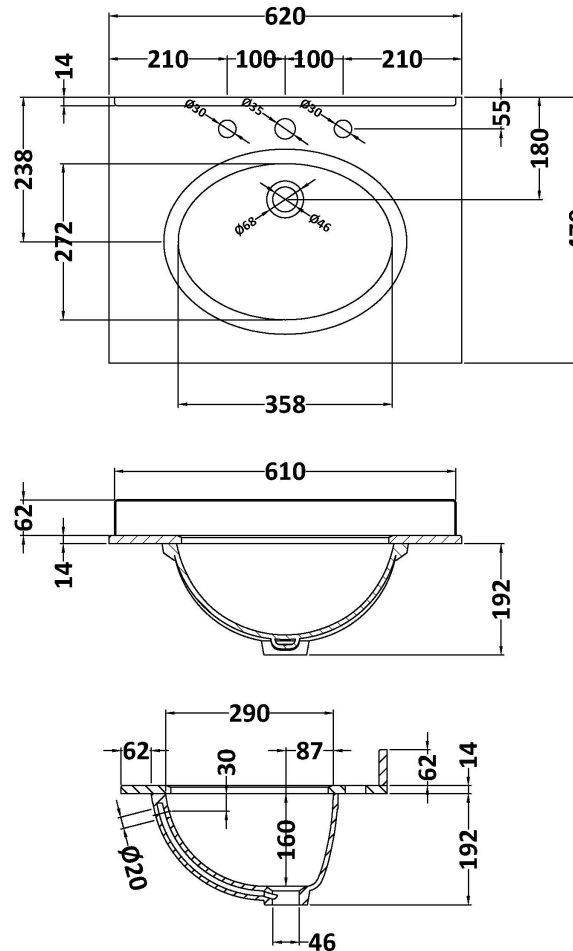

Packaging Dimensions

Height (mm):	840
Width (mm):	651
Depth (mm):	511
Gross Weight (kg):	30

Packaging Data

Box Colour:	Brown Cardboard Box
Box Qty:	1
Label Size:	150 x 100
Label Colour:	White Label
Label Qty:	2

Outer Box Dimensions (If Applicable)

Height (mm):	
Width (mm):	
Depth (mm):	
Gross Weight (kg):	
Barcode:	5056211818007

Product Details

Country of Origin:	Ireland
Fitting Instruction:	No
CE & UKCA:	
FSC Certified Materials:	Yes
Colour:	Twilight Blue
Construction Method:	Cam & Wood Dowel
Construction Type:	Rigid
Cabinet Finish:	Mdf Vinyl Textured Woodgrain
Fascia Finish:	Mdf Vinyl Textured Woodgrain
Cabinet Thickness (mm):	18
Fascia Thickness (mm):	18
Drawer Included:	No
Drawer Type:	Not Applicable
No of Shelves:	1
Hinge Type:	95 Degree Inset Clip-On S/C
Hinge Included:	Yes
Adjustable Legs:	Not Applicable
Fixings Included:	Not Required
Handle Style:	Traditional
Waste Shroud:	No
Handle Included:	Yes
Handle Type:	Knob

Sales Code: LOM226

Description: 600 Single Bowl Marble Top 3Th

Product Dimensions

Height (mm):	268
Width (mm):	620
Depth (mm):	463
Nett Weight (kg):	13.5

Packaging Dimensions

Height (mm):	310
Width (mm):	700
Depth (mm):	550
Gross Weight (kg):	14

Packaging Data

Box Colour:	White Cardboard Box
Box Qty:	1
Label Size:	100 x 50
Label Colour:	White Label
Label Qty:	2

Outer Box Dimensions (If Applicable)

Height (mm):	
Width (mm):	
Depth (mm):	
Gross Weight (kg):	
Barcode:	5056211819011