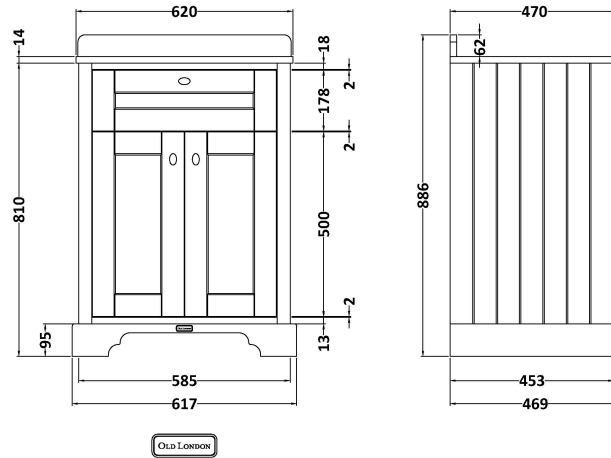

Sales Code: LOF326

Description: 600 2-Door Unit & Marble Top 3Th

Packaging Details

Barcode: 5056211819622

Sales Code: LON303

Description: 600 2-Door Basin Unit

Product Dimensions

Height (mm):	810
Width (mm):	621
Depth (mm):	471
Nett Weight (kg):	29.5

Packaging Dimensions

Height (mm):	840
Width (mm):	651
Depth (mm):	511
Gross Weight (kg):	30

Packaging Data

Box Colour:	Brown Cardboard Box
Box Qty:	1
Label Size:	150 x 100
Label Colour:	White Label
Label Qty:	2

Outer Box Dimensions (If Applicable)

Height (mm):	
Width (mm):	
Depth (mm):	
Gross Weight (kg):	
Barcode:	5056211818007

Product Details

Country of Origin:	Ireland
Fitting Instruction:	No
CE & UKCA:	
FSC Certified Materials:	Yes
Colour:	Twilight Blue
Construction Method:	Cam & Wood Dowel
Construction Type:	Rigid
Cabinet Finish:	Mdf Vinyl Textured Woodgrain
Fascia Finish:	Mdf Vinyl Textured Woodgrain
Cabinet Thickness (mm):	18
Fascia Thickness (mm):	18
Drawer Included:	No
Drawer Type:	Not Applicable
No of Shelves:	1
Hinge Type:	95 Degree Inset Clip-On S/C
Hinge Included:	Yes
Adjustable Legs:	Not Applicable
Fixings Included:	Not Required
Handle Style:	Traditional
Waste Shroud:	No
Handle Included:	Yes
Handle Type:	Knob

Sales Code: LOM226

Description: 600 Single Bowl Marble Top 3Th

Product Dimensions

Height (mm):	268
Width (mm):	620
Depth (mm):	463
Nett Weight (kg):	13.5

Packaging Dimensions

Height (mm):	310
Width (mm):	700
Depth (mm):	550
Gross Weight (kg):	14