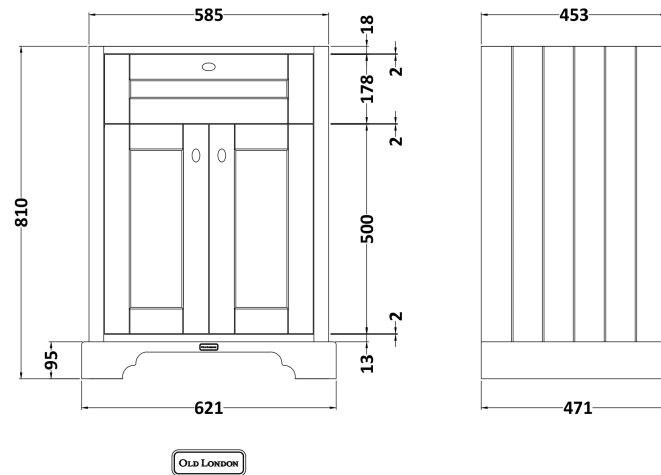

Sales Code: LOF326

Description: 600 2-Door Unit & Marble Top 3Th

Packaging Details

Barcode: 5056211819622

Sales Code: LON303

Description: 600 2-Door Basin Unit

Product Dimensions

Height (mm):	810
Width (mm):	621
Depth (mm):	471
Nett Weight (kg):	29.5

Packaging Dimensions

Height (mm):	840
Width (mm):	651
Depth (mm):	511
Gross Weight (kg):	30

Packaging Data

Box Colour:	Brown Cardboard Box
Box Qty:	1
Label Size:	150 x 100
Label Colour:	White Label
Label Qty:	2

Outer Box Dimensions (If Applicable)

Height (mm):	
Width (mm):	
Depth (mm):	
Gross Weight (kg):	
Barcode:	5056211818007

Product Details

Country of Origin:	Ireland
Fitting Instruction:	No
CE & UKCA:	
FSC Certified Materials:	Yes
Colour:	Twilight Blue
Construction Method:	Cam & Wood Dowel
Construction Type:	Rigid
Cabinet Finish:	Mdf Vinyl Textured Woodgrain
Fascia Finish:	Mdf Vinyl Textured Woodgrain
Cabinet Thickness (mm):	18
Fascia Thickness (mm):	18
Drawer Included:	No
Drawer Type:	Not Applicable
No of Shelves:	1
Hinge Type:	95 Degree Inset Clip-On S/C
Hinge Included:	Yes
Adjustable Legs:	Not Applicable
Fixings Included:	Not Required
Handle Style:	Traditional
Waste Shroud:	No
Handle Included:	Yes
Handle Type:	Knob

Sales Code: LOM226

Description: 600 Single Bowl Marble Top 3Th

Product Dimensions

Height (mm):	268
Width (mm):	620
Depth (mm):	463
Nett Weight (kg):	13.5

Packaging Dimensions

Height (mm):	310
Width (mm):	700
Depth (mm):	550
Gross Weight (kg):	14