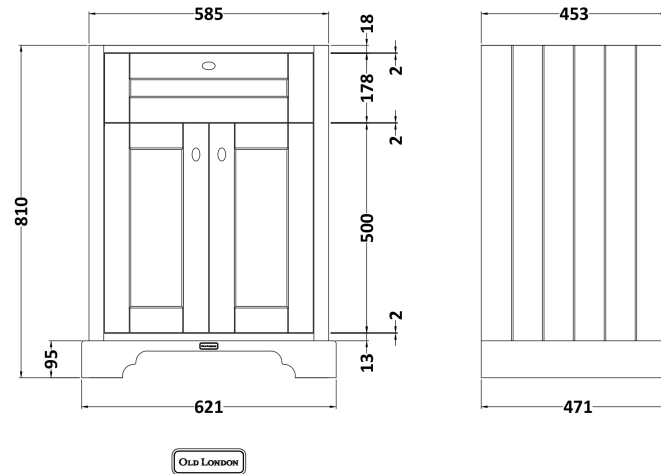

Sales Code: LOF203

Description: 600 2-Door Unit & Basin 1Th

Packaging Details

Barcode: 5056211819349

Sales Code: LON203

Description: 600 2-Door Basin Unit

Product Dimensions

Height (mm):	810
Width (mm):	621
Depth (mm):	471
Nett Weight (kg):	29.5

Packaging Dimensions

Height (mm):	840
Width (mm):	651
Depth (mm):	511
Gross Weight (kg):	30

Packaging Data

Box Colour:	Brown Cardboard Box
Box Qty:	1
Label Size:	150 x 100
Label Colour:	White Label
Label Qty:	2

Outer Box Dimensions (If Applicable)

Height (mm):	
Width (mm):	
Depth (mm):	
Gross Weight (kg):	
Barcode:	5056211817994

Product Details

Country of Origin:	Ireland
Fitting Instruction:	No
CE & UKCA:	
FSC Certified Materials:	Yes
Colour:	Storm Grey
Construction Method:	Cam & Wood Dowel
Construction Type:	Rigid
Cabinet Finish:	Mdf Vinyl Textured Woodgrain
Fascia Finish:	Mdf Vinyl Textured Woodgrain
Cabinet Thickness (mm):	18
Fascia Thickness (mm):	18
Drawer Included:	No
Drawer Type:	Not Applicable
No of Shelves:	1
Hinge Type:	95 Degree Inset Clip-On S/C
Hinge Included:	Yes
Adjustable Legs:	Not Applicable
Fixings Included:	Not Required
Handle Style:	Traditional
Waste Shroud:	No
Handle Included:	Yes
Handle Type:	Knob

Sales Code: NLV003

Description: 600mm Traditional Basin 1Th

Product Dimensions

Height (mm):	210
Width (mm):	620
Depth (mm):	470
Nett Weight (kg):	12.45

Packaging Dimensions

Height (mm):	260
Width (mm):	640
Depth (mm):	500
Gross Weight (kg):	13.66