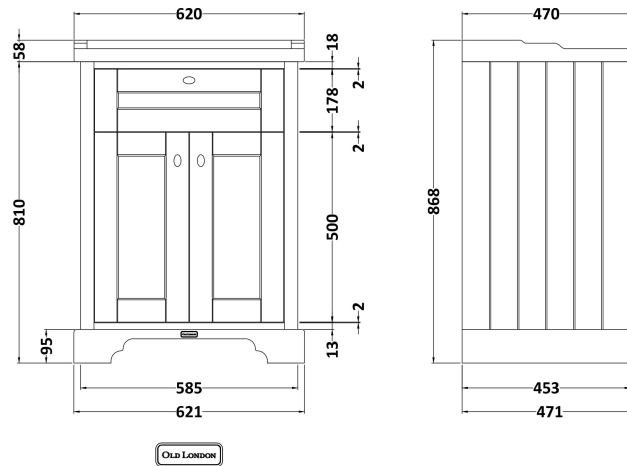

Sales Code: LOF203

Description: 600 2-Door Unit & Basin 1Th

Packaging Details

Barcode: 5056211819349

Sales Code: LON203

Description: 600 2-Door Basin Unit

Product Dimensions

Height (mm):	810
Width (mm):	621
Depth (mm):	471
Nett Weight (kg):	29.5

Packaging Dimensions

Height (mm):	840
Width (mm):	651
Depth (mm):	511
Gross Weight (kg):	30

Packaging Data

Box Colour:	Brown Cardboard Box
Box Qty:	1
Label Size:	150 x 100
Label Colour:	White Label
Label Qty:	2

Outer Box Dimensions (If Applicable)

Height (mm):	
Width (mm):	
Depth (mm):	
Gross Weight (kg):	
Barcode:	5056211817994

Product Details

Country of Origin:	Ireland
Fitting Instruction:	No
CE & UKCA:	
FSC Certified Materials:	Yes
Colour:	Storm Grey
Construction Method:	Cam & Wood Dowel
Construction Type:	Rigid
Cabinet Finish:	Mdf Vinyl Textured Woodgrain
Fascia Finish:	Mdf Vinyl Textured Woodgrain
Cabinet Thickness (mm):	18
Fascia Thickness (mm):	18
Drawer Included:	No
Drawer Type:	Not Applicable
No of Shelves:	1
Hinge Type:	95 Degree Inset Clip-On S/C
Hinge Included:	Yes
Adjustable Legs:	Not Applicable
Fixings Included:	Not Required
Handle Style:	Traditional
Waste Shroud:	No
Handle Included:	Yes
Handle Type:	Knob

Sales Code: NLV003

Description: 600mm Traditional Basin 1Th

Product Dimensions

Height (mm):	210
Width (mm):	620
Depth (mm):	470
Nett Weight (kg):	12.45

Packaging Dimensions

Height (mm):	260
Width (mm):	640
Depth (mm):	500
Gross Weight (kg):	13.66