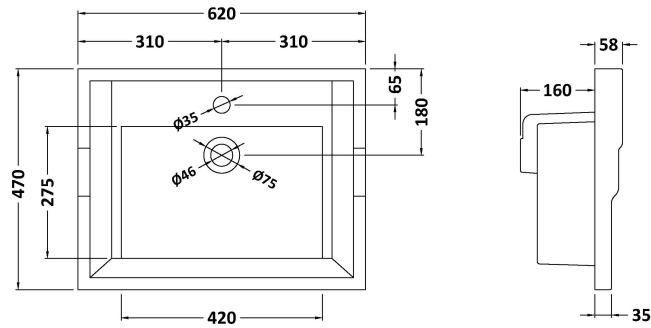

Packaging Dimensions

Height (mm):	840
Width (mm):	651
Depth (mm):	511
Gross Weight (kg):	30

Packaging Data

Box Colour:	Brown Cardboard Box
Box Qty:	1
Label Size:	150 x 100
Label Colour:	White Label
Label Qty:	2

Outer Box Dimensions (If Applicable)

Height (mm):	
Width (mm):	
Depth (mm):	
Gross Weight (kg):	
Barcode:	5056211817994

Product Details

Country of Origin:	Ireland
Fitting Instruction:	No
CE & UKCA:	
FSC Certified Materials:	Yes
Colour:	Storm Grey
Construction Method:	Cam & Wood Dowel
Construction Type:	Rigid
Cabinet Finish:	Mdf Vinyl Textured Woodgrain
Fascia Finish:	Mdf Vinyl Textured Woodgrain
Cabinet Thickness (mm):	18
Fascia Thickness (mm):	18
Drawer Included:	No
Drawer Type:	Not Applicable
No of Shelves:	1
Hinge Type:	95 Degree Inset Clip-On S/C
Hinge Included:	Yes
Adjustable Legs:	Not Applicable
Fixings Included:	Not Required
Handle Style:	Traditional
Waste Shroud:	No
Handle Included:	Yes
Handle Type:	Knob

Sales Code: NLV003

Description: 600mm Traditional Basin 1Th

Product Dimensions

Height (mm):	210
Width (mm):	620
Depth (mm):	470
Nett Weight (kg):	12.45

Packaging Dimensions

Height (mm):	260
Width (mm):	640
Depth (mm):	500
Gross Weight (kg):	13.66

Packaging Data

Box Colour:	Brown Cardboard Box - Printed
Box Qty:	1
Label Size:	100 x 50
Label Colour:	White Label
Label Qty:	2

Outer Box Dimensions (If Applicable)

Height (mm):	
Width (mm):	
Depth (mm):	
Gross Weight (kg):	
Barcode:	5055369043392