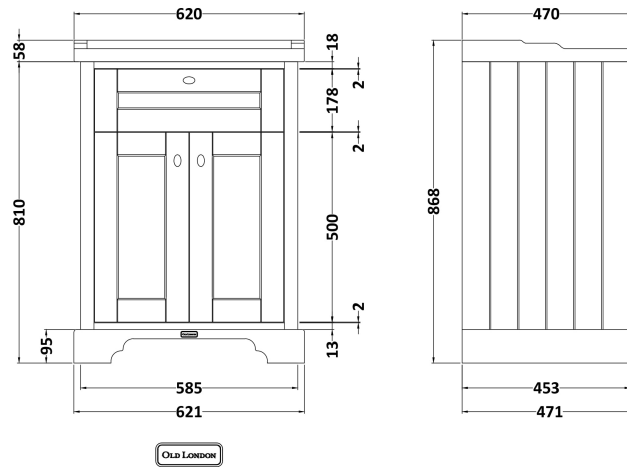

Sales Code: LOF403

Description: 600 2-Door Unit & Basin 1Th

Packaging Details

Barcode: 5056211819363

Sales Code: LON403

Description: 600 2-Door Basin Unit

Product Dimensions

Height (mm):	810
Width (mm):	621
Depth (mm):	471
Nett Weight (kg):	29.5

Packaging Dimensions

Height (mm):	840
Width (mm):	651
Depth (mm):	511
Gross Weight (kg):	30

Packaging Data

Box Colour:	Brown Cardboard Box
Box Qty:	1
Label Size:	150 x 100
Label Colour:	White Label
Label Qty:	2

Outer Box Dimensions (If Applicable)

Height (mm):	
Width (mm):	
Depth (mm):	
Gross Weight (kg):	
Barcode:	5056211818014

Product Details

Country of Origin:	Ireland
Fitting Instruction:	No
CE & UKCA:	
FSC Certified Materials:	Yes
Colour:	Timeless Sand
Construction Method:	Cam & Wood Dowel
Construction Type:	Rigid
Cabinet Finish:	Mdf Vinyl Textured Woodgrain
Fascia Finish:	Mdf Vinyl Textured Woodgrain
Cabinet Thickness (mm):	18
Fascia Thickness (mm):	18
Drawer Included:	No
Drawer Type:	Not Applicable
No of Shelves:	1
Hinge Type:	95 Degree Inset Clip-On S/C
Hinge Included:	Yes
Adjustable Legs:	Not Applicable
Fixings Included:	Not Required
Handle Style:	Traditional
Waste Shroud:	No
Handle Included:	Yes
Handle Type:	Knob

Sales Code: NLV003

Description: 600mm Traditional Basin 1Th

Product Dimensions

Height (mm):	210
Width (mm):	620
Depth (mm):	470
Nett Weight (kg):	12.45

Packaging Dimensions

Height (mm):	260
Width (mm):	640
Depth (mm):	500
Gross Weight (kg):	13.66