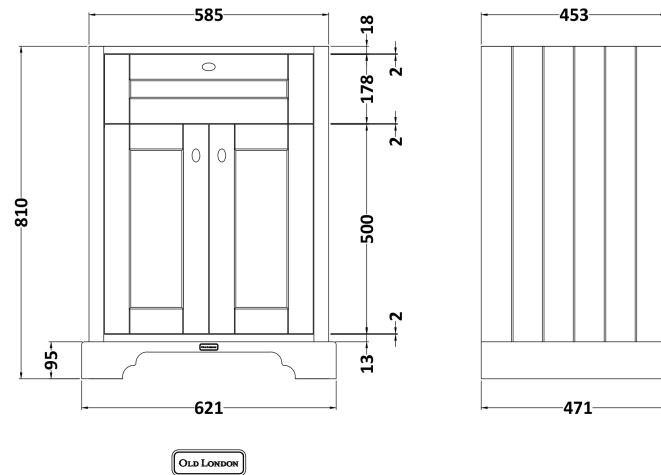

Sales Code: LOF403

Description: 600 2-Door Unit & Basin 1Th

Packaging Details

Barcode: 5056211819363

Sales Code: LON403

Description: 600 2-Door Basin Unit

Product Dimensions

Height (mm):	810
Width (mm):	621
Depth (mm):	471
Nett Weight (kg):	29.5

Packaging Dimensions

Height (mm):	840
Width (mm):	651
Depth (mm):	511
Gross Weight (kg):	30

Packaging Data

Box Colour:	Brown Cardboard Box
Box Qty:	1
Label Size:	150 x 100
Label Colour:	White Label
Label Qty:	2

Outer Box Dimensions (If Applicable)

Height (mm):	
Width (mm):	
Depth (mm):	
Gross Weight (kg):	
Barcode:	5056211818014

Product Details

Country of Origin:	Ireland
Fitting Instruction:	No
CE & UKCA:	
FSC Certified Materials:	Yes
Colour:	Timeless Sand
Construction Method:	Cam & Wood Dowel
Construction Type:	Rigid
Cabinet Finish:	Mdf Vinyl Textured Woodgrain
Fascia Finish:	Mdf Vinyl Textured Woodgrain
Cabinet Thickness (mm):	18
Fascia Thickness (mm):	18
Drawer Included:	No
Drawer Type:	Not Applicable
No of Shelves:	1
Hinge Type:	95 Degree Inset Clip-On S/C
Hinge Included:	Yes
Adjustable Legs:	Not Applicable
Fixings Included:	Not Required
Handle Style:	Traditional
Waste Shroud:	No
Handle Included:	Yes
Handle Type:	Knob

Sales Code: NLV003

Description: 600mm Traditional Basin 1Th

Product Dimensions

Height (mm):	210
Width (mm):	620
Depth (mm):	470
Nett Weight (kg):	12.45

Packaging Dimensions

Height (mm):	260
Width (mm):	640
Depth (mm):	500
Gross Weight (kg):	13.66