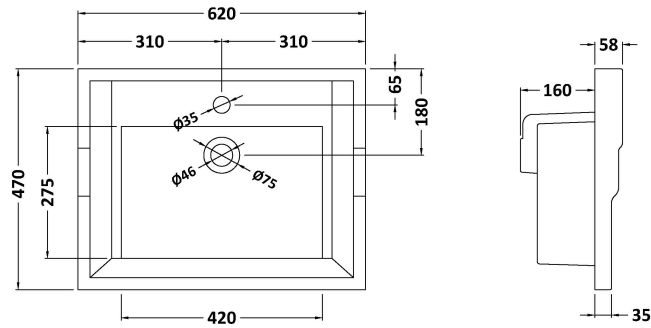

Packaging Dimensions

Height (mm):	840
Width (mm):	651
Depth (mm):	511
Gross Weight (kg):	30

Packaging Data

Box Colour:	Brown Cardboard Box
Box Qty:	1
Label Size:	150 x 100
Label Colour:	White Label
Label Qty:	2

Outer Box Dimensions (If Applicable)

Height (mm):	
Width (mm):	
Depth (mm):	
Gross Weight (kg):	
Barcode:	5056211818014

Product Details

Country of Origin:	Ireland
Fitting Instruction:	No
CE & UKCA:	
FSC Certified Materials:	Yes
Colour:	Timeless Sand
Construction Method:	Cam & Wood Dowel
Construction Type:	Rigid
Cabinet Finish:	Mdf Vinyl Textured Woodgrain
Fascia Finish:	Mdf Vinyl Textured Woodgrain
Cabinet Thickness (mm):	18
Fascia Thickness (mm):	18
Drawer Included:	No
Drawer Type:	Not Applicable
No of Shelves:	1
Hinge Type:	95 Degree Inset Clip-On S/C
Hinge Included:	Yes
Adjustable Legs:	Not Applicable
Fixings Included:	Not Required
Handle Style:	Traditional
Waste Shroud:	No
Handle Included:	Yes
Handle Type:	Knob

Sales Code: NLV003

Description: 600mm Traditional Basin 1Th

Product Dimensions

Height (mm):	210
Width (mm):	620
Depth (mm):	470
Nett Weight (kg):	12.45

Packaging Dimensions

Height (mm):	260
Width (mm):	640
Depth (mm):	500
Gross Weight (kg):	13.66

Packaging Data

Box Colour:	Brown Cardboard Box - Printed
Box Qty:	1
Label Size:	100 x 50
Label Colour:	White Label
Label Qty:	2

Outer Box Dimensions (If Applicable)

Height (mm):	
Width (mm):	
Depth (mm):	
Gross Weight (kg):	
Barcode:	5055369043392