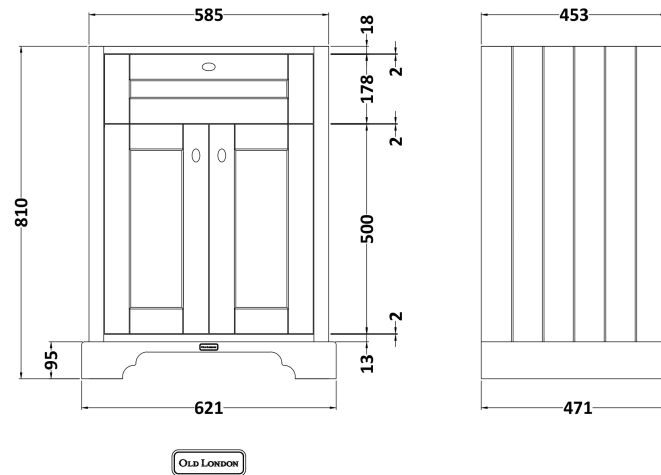

Sales Code: LOF303

Description: 600 2-Door Unit & Basin 1Th

Packaging Details

Barcode: 5056211819356

Sales Code: LON303

Description: 600 2-Door Basin Unit

Product Dimensions

Height (mm):	810
Width (mm):	621
Depth (mm):	471
Nett Weight (kg):	29.5

Packaging Dimensions

Height (mm):	840
Width (mm):	651
Depth (mm):	511
Gross Weight (kg):	30

Packaging Data

Box Colour:	Brown Cardboard Box
Box Qty:	1
Label Size:	150 x 100
Label Colour:	White Label
Label Qty:	2

Outer Box Dimensions (If Applicable)

Height (mm):	
Width (mm):	
Depth (mm):	
Gross Weight (kg):	
Barcode:	5056211818007

Product Details

Country of Origin:	Ireland
Fitting Instruction:	No
CE & UKCA:	
FSC Certified Materials:	Yes
Colour:	Twilight Blue
Construction Method:	Cam & Wood Dowel
Construction Type:	Rigid
Cabinet Finish:	Mdf Vinyl Textured Woodgrain
Fascia Finish:	Mdf Vinyl Textured Woodgrain
Cabinet Thickness (mm):	18
Fascia Thickness (mm):	18
Drawer Included:	No
Drawer Type:	Not Applicable
No of Shelves:	1
Hinge Type:	95 Degree Inset Clip-On S/C
Hinge Included:	Yes
Adjustable Legs:	Not Applicable
Fixings Included:	Not Required
Handle Style:	Traditional
Waste Shroud:	No
Handle Included:	Yes
Handle Type:	Knob

Sales Code: NLV003

Description: 600mm Traditional Basin 1Th

Product Dimensions

Height (mm):	210
Width (mm):	620
Depth (mm):	470
Nett Weight (kg):	12.45

Packaging Dimensions

Height (mm):	260
Width (mm):	640
Depth (mm):	500
Gross Weight (kg):	13.66