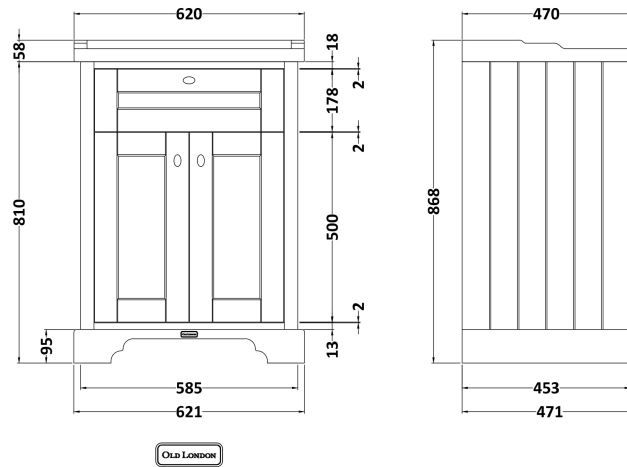

Sales Code: LOF303

Description: 600 2-Door Unit & Basin 1Th

Packaging Details

Barcode: 5056211819356

Sales Code: LON303

Description: 600 2-Door Basin Unit

Product Dimensions

Height (mm):	810
Width (mm):	621
Depth (mm):	471
Nett Weight (kg):	29.5

Packaging Dimensions

Height (mm):	840
Width (mm):	651
Depth (mm):	511
Gross Weight (kg):	30

Packaging Data

Box Colour:	Brown Cardboard Box
Box Qty:	1
Label Size:	150 x 100
Label Colour:	White Label
Label Qty:	2

Outer Box Dimensions (If Applicable)

Height (mm):	
Width (mm):	
Depth (mm):	
Gross Weight (kg):	
Barcode:	5056211818007

Product Details

Country of Origin:	Ireland
Fitting Instruction:	No
CE & UKCA:	
FSC Certified Materials:	Yes
Colour:	Twilight Blue
Construction Method:	Cam & Wood Dowel
Construction Type:	Rigid
Cabinet Finish:	Mdf Vinyl Textured Woodgrain
Fascia Finish:	Mdf Vinyl Textured Woodgrain
Cabinet Thickness (mm):	18
Fascia Thickness (mm):	18
Drawer Included:	No
Drawer Type:	Not Applicable
No of Shelves:	1
Hinge Type:	95 Degree Inset Clip-On S/C
Hinge Included:	Yes
Adjustable Legs:	Not Applicable
Fixings Included:	Not Required
Handle Style:	Traditional
Waste Shroud:	No
Handle Included:	Yes
Handle Type:	Knob

Sales Code: NLV003

Description: 600mm Traditional Basin 1Th

Product Dimensions

Height (mm):	210
Width (mm):	620
Depth (mm):	470
Nett Weight (kg):	12.45

Packaging Dimensions

Height (mm):	260
Width (mm):	640
Depth (mm):	500
Gross Weight (kg):	13.66