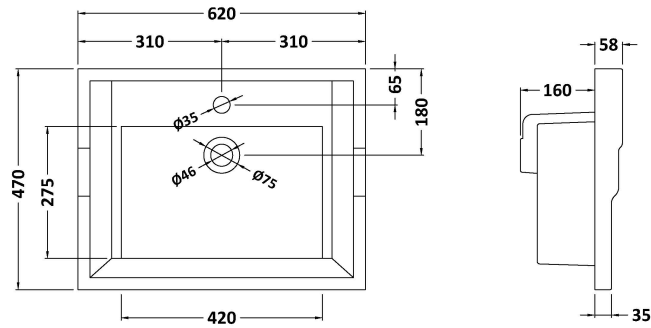

Packaging Dimensions

Height (mm):	840
Width (mm):	651
Depth (mm):	511
Gross Weight (kg):	30

Packaging Data

Box Colour:	Brown Cardboard Box
Box Qty:	1
Label Size:	150 x 100
Label Colour:	White Label
Label Qty:	2

Outer Box Dimensions (If Applicable)

Height (mm):	
Width (mm):	
Depth (mm):	
Gross Weight (kg):	
Barcode:	5056211818007

Product Details

Country of Origin:	Ireland
Fitting Instruction:	No
CE & UKCA:	
FSC Certified Materials:	Yes
Colour:	Twilight Blue
Construction Method:	Cam & Wood Dowel
Construction Type:	Rigid
Cabinet Finish:	Mdf Vinyl Textured Woodgrain
Fascia Finish:	Mdf Vinyl Textured Woodgrain
Cabinet Thickness (mm):	18
Fascia Thickness (mm):	18
Drawer Included:	No
Drawer Type:	Not Applicable
No of Shelves:	1
Hinge Type:	95 Degree Inset Clip-On S/C
Hinge Included:	Yes
Adjustable Legs:	Not Applicable
Fixings Included:	Not Required
Handle Style:	Traditional
Waste Shroud:	No
Handle Included:	Yes
Handle Type:	Knob

Sales Code: NLV003

Description: 600mm Traditional Basin 1Th

Product Dimensions

Height (mm):	210
Width (mm):	620
Depth (mm):	470
Nett Weight (kg):	12.45

Packaging Dimensions

Height (mm):	260
Width (mm):	640
Depth (mm):	500
Gross Weight (kg):	13.66

Packaging Data

Box Colour:	Brown Cardboard Box - Printed
Box Qty:	1
Label Size:	100 x 50
Label Colour:	White Label
Label Qty:	2

Outer Box Dimensions (If Applicable)

Height (mm):	
Width (mm):	
Depth (mm):	
Gross Weight (kg):	
Barcode:	5055369043392