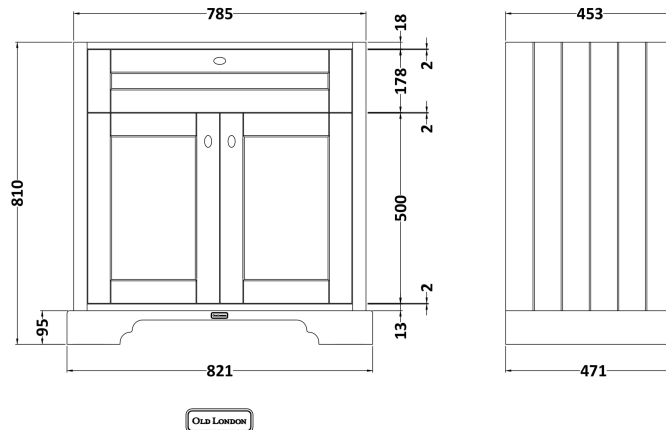

Sales Code: LON205

Description: 800 2-Door Basin Unit

OLD LONDON

Product Dimensions

Height (mm):	810
Width (mm):	821
Depth (mm):	471
Nett Weight (kg):	35.5

Packaging Dimensions

Height (mm):	851
Width (mm):	854
Depth (mm):	511
Gross Weight (kg):	36

Packaging Data

Box Colour:	Brown Cardboard Box
Box Qty:	1
Label Size:	150 x 100
Label Colour:	White Label
Label Qty:	2

Outer Box Dimensions (If Applicable)

Height (mm):	
Width (mm):	
Depth (mm):	
Gross Weight (kg):	
Barcode:	5056211818021

Product Details

Country of Origin:	Ireland
Fitting Instruction:	No
CE & UKCA:	
FSC Certified Materials:	Yes
Colour:	Storm Grey
Construction Method:	Cam & Wood Dowel
Construction Type:	Rigid
Cabinet Finish:	Mdf Vinyl Textured Woodgrain
Fascia Finish:	Mdf Vinyl Textured Woodgrain
Cabinet Thickness (mm):	18
Fascia Thickness (mm):	18
Drawer Included:	No
Drawer Type:	Not Applicable
No of Shelves:	1
Hinge Type:	95 Degree Inset Clip-On S/C
Hinge Included:	Yes
Adjustable Legs:	Not Applicable
Fixings Included:	Not Required
Handle Style:	Traditional
Waste Shroud:	No
Handle Included:	Yes
Handle Type:	Knob