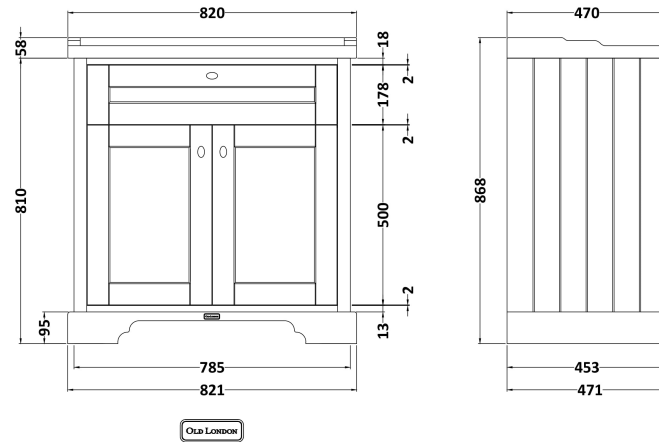

Sales Code: LOF205

Description: 800 2-Door Unit & Basin 1Th

Packaging Details

Barcode: 5056211819400

Sales Code: LON205

Description: 800 2-Door Basin Unit

OLD LONDON

Product Dimensions

Height (mm):	810
Width (mm):	821
Depth (mm):	471
Nett Weight (kg):	35.5

Packaging Dimensions

Height (mm):	851
Width (mm):	854
Depth (mm):	511
Gross Weight (kg):	36

Packaging Data

Box Colour:	Brown Cardboard Box
Box Qty:	1
Label Size:	150 x 100
Label Colour:	White Label
Label Qty:	2

Outer Box Dimensions (If Applicable)

Height (mm):	
Width (mm):	
Depth (mm):	
Gross Weight (kg):	
Barcode:	5056211818021

Product Details

Country of Origin:	Ireland
Fitting Instruction:	No
CE & UKCA:	
FSC Certified Materials:	Yes
Colour:	Storm Grey
Construction Method:	Cam & Wood Dowel
Construction Type:	Rigid
Cabinet Finish:	Mdf Vinyl Textured Woodgrain
Fascia Finish:	Mdf Vinyl Textured Woodgrain
Cabinet Thickness (mm):	18
Fascia Thickness (mm):	18
Drawer Included:	No
Drawer Type:	Not Applicable
No of Shelves:	1
Hinge Type:	95 Degree Inset Clip-On S/C
Hinge Included:	Yes
Adjustable Legs:	Not Applicable
Fixings Included:	Not Required
Handle Style:	Traditional
Waste Shroud:	No
Handle Included:	Yes
Handle Type:	Knob

Sales Code: NLV005

Description: 800mm Traditional Basin 1 Th

Product Dimensions

Height (mm):	210
Width (mm):	820
Depth (mm):	480
Nett Weight (kg):	17.1

Packaging Dimensions

Height (mm):	260
Width (mm):	840
Depth (mm):	500
Gross Weight (kg):	18.8