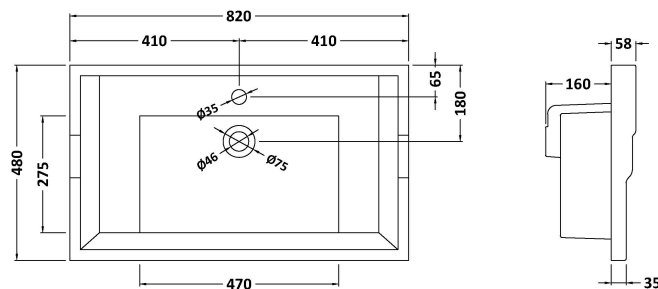

Height (mm):	810
Width (mm):	821
Depth (mm):	471
Nett Weight (kg):	35.5

Packaging Dimensions

Height (mm):	851
Width (mm):	854
Depth (mm):	511
Gross Weight (kg):	36

Packaging Data

Box Colour:	Brown Cardboard Box
Box Qty:	1
Label Size:	150 x 100
Label Colour:	White Label
Label Qty:	2

Outer Box Dimensions (If Applicable)

Height (mm):	
Width (mm):	
Depth (mm):	
Gross Weight (kg):	
Barcode:	5056211818021

Product Details

Country of Origin:	Ireland
Fitting Instruction:	No
CE & UKCA:	
FSC Certified Materials:	Yes
Colour:	Storm Grey
Construction Method:	Cam & Wood Dowel
Construction Type:	Rigid
Cabinet Finish:	Mdf Vinyl Textured Woodgrain
Fascia Finish:	Mdf Vinyl Textured Woodgrain
Cabinet Thickness (mm):	18
Fascia Thickness (mm):	18
Drawer Included:	No
Drawer Type:	Not Applicable
No of Shelves:	1
Hinge Type:	95 Degree Inset Clip-On S/C
Hinge Included:	Yes
Adjustable Legs:	Not Applicable
Fixings Included:	Not Required
Handle Style:	Traditional
Waste Shroud:	No
Handle Included:	Yes
Handle Type:	Knob

Sales Code: NLV005

Description: 800mm Traditional Basin 1 Th

Product Dimensions

Height (mm):	210
Width (mm):	820
Depth (mm):	480
Nett Weight (kg):	17.1

Packaging Dimensions

Height (mm):	260
Width (mm):	840
Depth (mm):	500
Gross Weight (kg):	18.8

Packaging Data

Box Colour:	Brown Cardboard Box - Printed
Box Qty:	1
Label Size:	100 x 50
Label Colour:	White Label
Label Qty:	2

Outer Box Dimensions (If Applicable)

Height (mm):	
Width (mm):	
Depth (mm):	
Gross Weight (kg):	
Barcode:	5055369043408