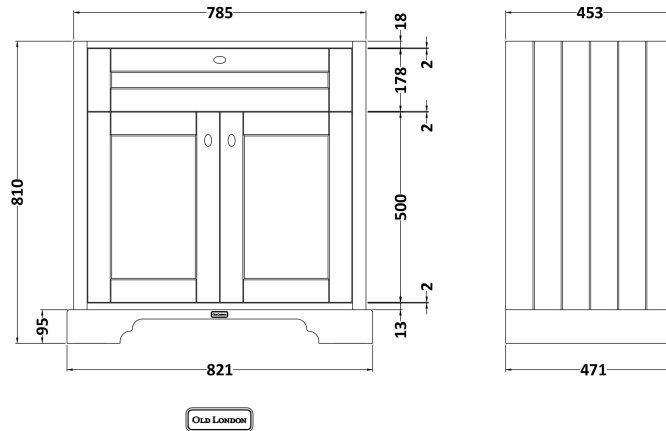

Sales Code: LON305

Description: 800 2-Door Basin Unit

OLD LONDON

Product Dimensions

Height (mm):	810
Width (mm):	821
Depth (mm):	471
Nett Weight (kg):	35.5

Packaging Dimensions

Height (mm):	851
Width (mm):	854
Depth (mm):	511
Gross Weight (kg):	36

Packaging Data

Box Colour:	Brown Cardboard Box
Box Qty:	1
Label Size:	150 x 100
Label Colour:	White Label
Label Qty:	2

Outer Box Dimensions (If Applicable)

Height (mm):	
Width (mm):	
Depth (mm):	
Gross Weight (kg):	
Barcode:	5056211818038

Product Details

Country of Origin:	Ireland
Fitting Instruction:	No
CE & UKCA:	
FSC Certified Materials:	Yes
Colour:	Twilight Blue
Construction Method:	Cam & Wood Dowel
Construction Type:	Rigid
Cabinet Finish:	Mdf Vinyl Textured Woodgrain
Fascia Finish:	Mdf Vinyl Textured Woodgrain
Cabinet Thickness (mm):	18
Fascia Thickness (mm):	18
Drawer Included:	No
Drawer Type:	Not Applicable
No of Shelves:	1
Hinge Type:	95 Degree Inset Clip-On S/C
Hinge Included:	Yes
Adjustable Legs:	Not Applicable
Fixings Included:	Not Required
Handle Style:	Traditional
Waste Shroud:	No
Handle Included:	Yes
Handle Type:	Knob