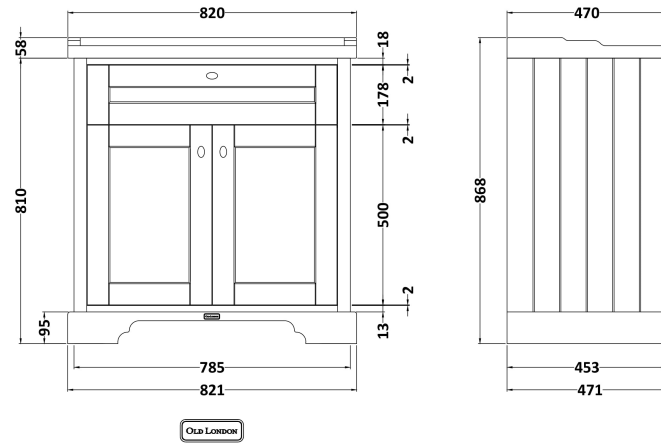

Sales Code: LOF305

Description: 800 2-Door Unit & Basin 1Th

Packaging Details

Barcode: 5056211819417

Sales Code: LON305

Description: 800 2-Door Basin Unit

OLD LONDON

Product Dimensions

Height (mm):	810
Width (mm):	821
Depth (mm):	471
Nett Weight (kg):	35.5

Packaging Dimensions

Height (mm):	851
Width (mm):	854
Depth (mm):	511
Gross Weight (kg):	36

Packaging Data

Box Colour:	Brown Cardboard Box
Box Qty:	1
Label Size:	150 x 100
Label Colour:	White Label
Label Qty:	2

Outer Box Dimensions (If Applicable)

Height (mm):	
Width (mm):	
Depth (mm):	
Gross Weight (kg):	
Barcode:	5056211818038

Product Details

Country of Origin:	Ireland
Fitting Instruction:	No
CE & UKCA:	
FSC Certified Materials:	Yes
Colour:	Twilight Blue
Construction Method:	Cam & Wood Dowel
Construction Type:	Rigid
Cabinet Finish:	Mdf Vinyl Textured Woodgrain
Fascia Finish:	Mdf Vinyl Textured Woodgrain
Cabinet Thickness (mm):	18
Fascia Thickness (mm):	18
Drawer Included:	No
Drawer Type:	Not Applicable
No of Shelves:	1
Hinge Type:	95 Degree Inset Clip-On S/C
Hinge Included:	Yes
Adjustable Legs:	Not Applicable
Fixings Included:	Not Required
Handle Style:	Traditional
Waste Shroud:	No
Handle Included:	Yes
Handle Type:	Knob

Sales Code: NLV005

Description: 800mm Traditional Basin 1 Th

Product Dimensions

Height (mm):	210
Width (mm):	820
Depth (mm):	480
Nett Weight (kg):	17.1

Packaging Dimensions

Height (mm):	260
Width (mm):	840
Depth (mm):	500
Gross Weight (kg):	18.8