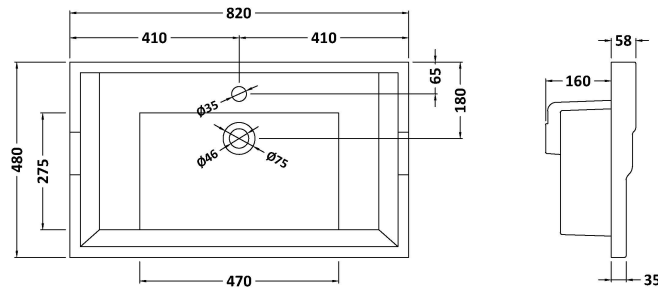

Height (mm):	810
Width (mm):	821
Depth (mm):	471
Nett Weight (kg):	35.5

Packaging Dimensions

Height (mm):	851
Width (mm):	854
Depth (mm):	511
Gross Weight (kg):	36

Packaging Data

Box Colour:	Brown Cardboard Box
Box Qty:	1
Label Size:	150 x 100
Label Colour:	White Label
Label Qty:	2

Outer Box Dimensions (If Applicable)

Height (mm):	
Width (mm):	
Depth (mm):	
Gross Weight (kg):	
Barcode:	5056211818038

Product Details

Country of Origin:	Ireland
Fitting Instruction:	No
CE & UKCA:	
FSC Certified Materials:	Yes
Colour:	Twilight Blue
Construction Method:	Cam & Wood Dowel
Construction Type:	Rigid
Cabinet Finish:	Mdf Vinyl Textured Woodgrain
Fascia Finish:	Mdf Vinyl Textured Woodgrain
Cabinet Thickness (mm):	18
Fascia Thickness (mm):	18
Drawer Included:	No
Drawer Type:	Not Applicable
No of Shelves:	1
Hinge Type:	95 Degree Inset Clip-On S/C
Hinge Included:	Yes
Adjustable Legs:	Not Applicable
Fixings Included:	Not Required
Handle Style:	Traditional
Waste Shroud:	No
Handle Included:	Yes
Handle Type:	Knob

Sales Code: NLV005

Description: 800mm Traditional Basin 1 Th

Product Dimensions

Height (mm):	210
Width (mm):	820
Depth (mm):	480
Nett Weight (kg):	17.1

Packaging Dimensions

Height (mm):	260
Width (mm):	840
Depth (mm):	500
Gross Weight (kg):	18.8

Packaging Data

Box Colour:	Brown Cardboard Box - Printed
Box Qty:	1
Label Size:	100 x 50
Label Colour:	White Label
Label Qty:	2

Outer Box Dimensions (If Applicable)

Height (mm):	
Width (mm):	
Depth (mm):	
Gross Weight (kg):	
Barcode:	5055369043408