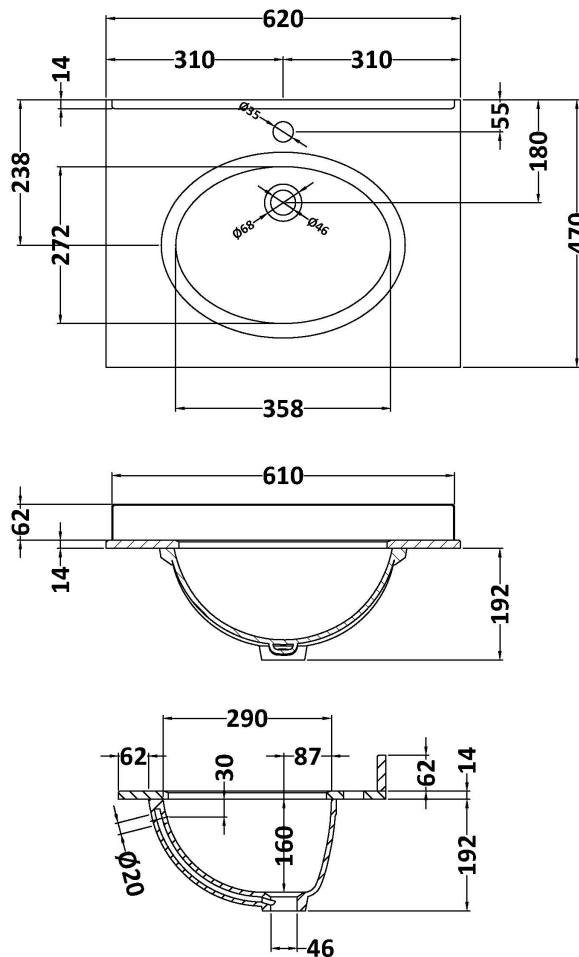

### Product Dimensions

Height (mm):	810
Width (mm):	621
Depth (mm):	471
Nett Weight (kg):	29.5

### Packaging Dimensions

Height (mm):	840
Width (mm):	651
Depth (mm):	511
Gross Weight (kg):	30

### Outer Box Dimensions (If Applicable)

Height (mm):	
Width (mm):	
Depth (mm):	
Gross Weight (kg):	
Barcode:	5056211817994

### Product Dimensions

Height (mm):	268
Width (mm):	620
Depth (mm):	463
Nett Weight (kg):	13.5