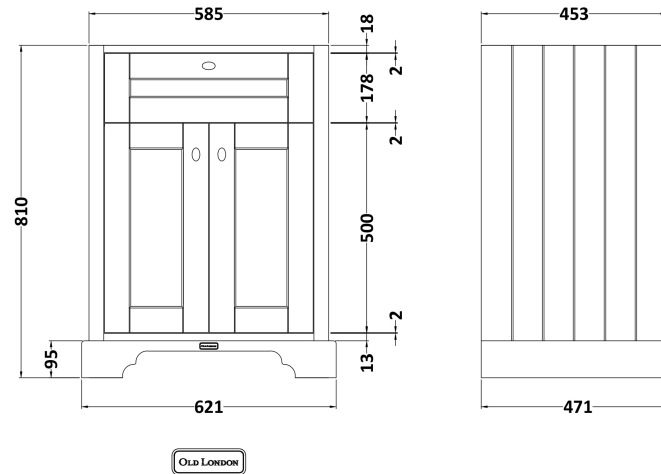

Sales Code: LOF421

Description: 600 2-Door Unit & Marble Top 1Th

Packaging Details

Barcode: 5056211819486

Sales Code: LON403

Description: 600 2-Door Basin Unit

Product Dimensions

Height (mm):	810
Width (mm):	621
Depth (mm):	471
Nett Weight (kg):	29.5

Packaging Dimensions

Height (mm):	840
Width (mm):	651
Depth (mm):	511
Gross Weight (kg):	30

Packaging Data

Box Colour:	Brown Cardboard Box
Box Qty:	1
Label Size:	150 x 100
Label Colour:	White Label
Label Qty:	2

Sales Code: LOM221

Description: 600 Single Bowl Marble Top 1Th

Product Dimensions

Height (mm):	268
Width (mm):	620
Depth (mm):	463
Nett Weight (kg):	13.5

Packaging Dimensions

Height (mm):	310
Width (mm):	700
Depth (mm):	550
Gross Weight (kg):	14

Packaging Data

Box Colour:	White Cardboard Box
Box Qty:	1
Label Size:	100 x 50
Label Colour:	White Label
Label Qty:	2

Outer Box Dimensions (If Applicable)

Height (mm):	
Width (mm):	
Depth (mm):	
Gross Weight (kg):	
Barcode:	5056211818960