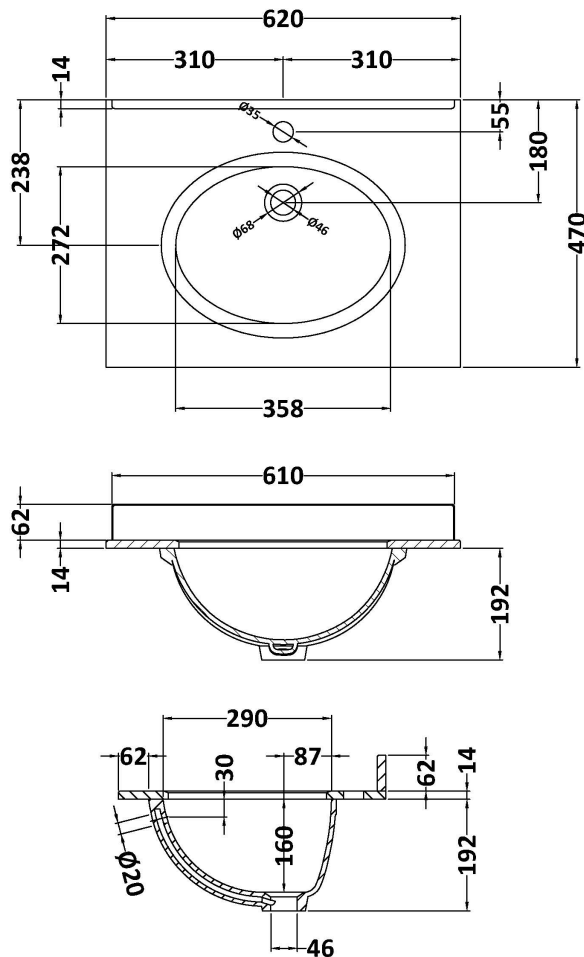

Packaging Dimensions

Height (mm):	840
Width (mm):	651
Depth (mm):	511
Gross Weight (kg):	30

Packaging Data

Box Colour:	Brown Cardboard Box
Box Qty:	1
Label Size:	150 x 100
Label Colour:	White Label
Label Qty:	2

Outer Box Dimensions (If Applicable)

Height (mm):	
Width (mm):	
Depth (mm):	
Gross Weight (kg):	
Barcode:	5056211818014

Product Details

Country of Origin:	Ireland
Fitting Instruction:	No
CE & UKCA:	
FSC Certified Materials:	Yes
Colour:	Timeless Sand
Construction Method:	Cam & Wood Dowel
Construction Type:	Rigid
Cabinet Finish:	Mdf Vinyl Textured Woodgrain
Fascia Finish:	Mdf Vinyl Textured Woodgrain
Cabinet Thickness (mm):	18
Fascia Thickness (mm):	18
Drawer Included:	No
Drawer Type:	Not Applicable
No of Shelves:	1
Hinge Type:	95 Degree Inset Clip-On S/C
Hinge Included:	Yes
Adjustable Legs:	Not Applicable
Fixings Included:	Not Required
Handle Style:	Traditional
Waste Shroud:	No
Handle Included:	Yes
Handle Type:	Knob

Sales Code: LOM221

Description: 600 Single Bowl Marble Top 1Th

Product Dimensions

Height (mm):	268
Width (mm):	620
Depth (mm):	463
Nett Weight (kg):	13.5

Packaging Dimensions

Height (mm):	310
Width (mm):	700
Depth (mm):	550
Gross Weight (kg):	14

Packaging Data

Box Colour:	White Cardboard Box
Box Qty:	1
Label Size:	100 x 50
Label Colour:	White Label
Label Qty:	2

Outer Box Dimensions (If Applicable)

Height (mm):	
Width (mm):	
Depth (mm):	
Gross Weight (kg):	
Barcode:	5056211818960