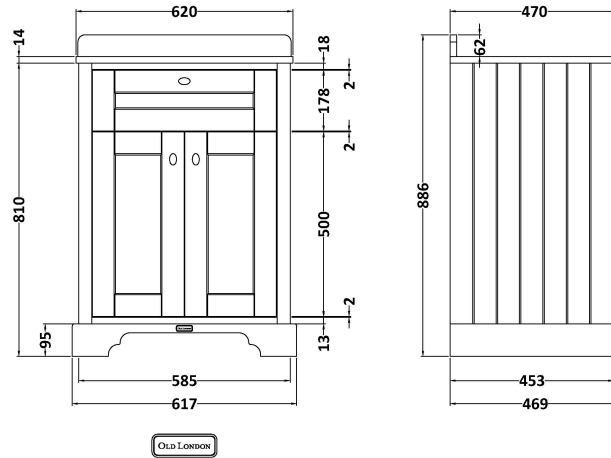

Sales Code: LOF421

Description: 600 2-Door Unit & Marble Top 1Th

Packaging Details

Barcode: 5056211819486

Sales Code: LON403

Description: 600 2-Door Basin Unit

Product Dimensions

Height (mm):	810
Width (mm):	621
Depth (mm):	471
Nett Weight (kg):	29.5

Packaging Dimensions

Height (mm):	840
Width (mm):	651
Depth (mm):	511
Gross Weight (kg):	30

Packaging Data

Box Colour:	Brown Cardboard Box
Box Qty:	1
Label Size:	150 x 100
Label Colour:	White Label
Label Qty:	2

Outer Box Dimensions (If Applicable)

Height (mm):	
Width (mm):	
Depth (mm):	
Gross Weight (kg):	
Barcode:	5056211818014

Product Details

Country of Origin:	Ireland
Fitting Instruction:	No
CE & UKCA:	
FSC Certified Materials:	Yes
Colour:	Timeless Sand
Construction Method:	Cam & Wood Dowel
Construction Type:	Rigid
Cabinet Finish:	Mdf Vinyl Textured Woodgrain
Fascia Finish:	Mdf Vinyl Textured Woodgrain
Cabinet Thickness (mm):	18
Fascia Thickness (mm):	18
Drawer Included:	No
Drawer Type:	Not Applicable
No of Shelves:	1
Hinge Type:	95 Degree Inset Clip-On S/C
Hinge Included:	Yes
Adjustable Legs:	Not Applicable
Fixings Included:	Not Required
Handle Style:	Traditional
Waste Shroud:	No
Handle Included:	Yes
Handle Type:	Knob

Sales Code: LOM221

Description: 600 Single Bowl Marble Top 1Th

Product Dimensions

Height (mm):	268
Width (mm):	620
Depth (mm):	463
Nett Weight (kg):	13.5

Packaging Dimensions

Height (mm):	310
Width (mm):	700
Depth (mm):	550
Gross Weight (kg):	14