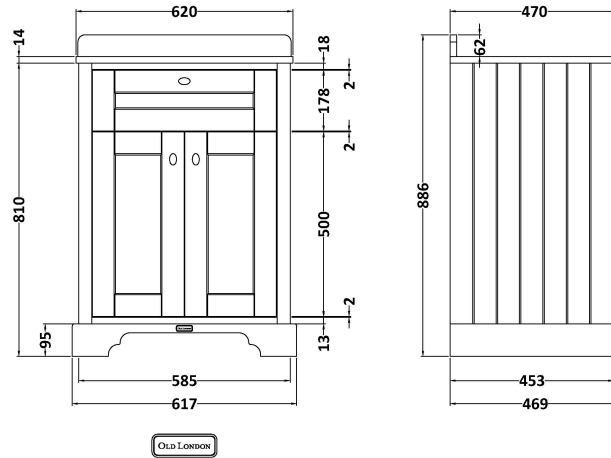

Sales Code: LOF321

Description: 600 2-Door Unit & Marble Top 1Th

Packaging Details

Barcode: 5056211819479

Sales Code: LON303

Description: 600 2-Door Basin Unit

Product Dimensions

Height (mm):	810
Width (mm):	621
Depth (mm):	471
Nett Weight (kg):	29.5

Packaging Dimensions

Height (mm):	840
Width (mm):	651
Depth (mm):	511
Gross Weight (kg):	30

Packaging Data

Box Colour:	Brown Cardboard Box
Box Qty:	1
Label Size:	150 x 100
Label Colour:	White Label
Label Qty:	2

Outer Box Dimensions (If Applicable)

Height (mm):	
Width (mm):	
Depth (mm):	
Gross Weight (kg):	
Barcode:	5056211818007

Product Details

Country of Origin:	Ireland
Fitting Instruction:	No
CE & UKCA:	
FSC Certified Materials:	Yes
Colour:	Twilight Blue
Construction Method:	Cam & Wood Dowel
Construction Type:	Rigid
Cabinet Finish:	Mdf Vinyl Textured Woodgrain
Fascia Finish:	Mdf Vinyl Textured Woodgrain
Cabinet Thickness (mm):	18
Fascia Thickness (mm):	18
Drawer Included:	No
Drawer Type:	Not Applicable
No of Shelves:	1
Hinge Type:	95 Degree Inset Clip-On S/C
Hinge Included:	Yes
Adjustable Legs:	Not Applicable
Fixings Included:	Not Required
Handle Style:	Traditional
Waste Shroud:	No
Handle Included:	Yes
Handle Type:	Knob

Sales Code: LOM221

Description: 600 Single Bowl Marble Top 1Th

Product Dimensions

Height (mm):	268
Width (mm):	620
Depth (mm):	463
Nett Weight (kg):	13.5

Packaging Dimensions

Height (mm):	310
Width (mm):	700
Depth (mm):	550
Gross Weight (kg):	14