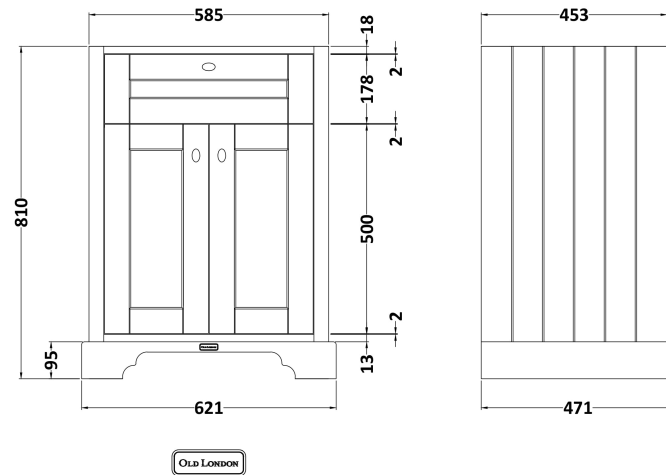

Sales Code: LOF321

Description: 600 2-Door Unit & Marble Top 1Th

Packaging Details

Barcode: 5056211819479

Sales Code: LON303

Description: 600 2-Door Basin Unit

Product Dimensions

Height (mm):	810
Width (mm):	621
Depth (mm):	471
Nett Weight (kg):	29.5

Packaging Dimensions

Height (mm):	840
Width (mm):	651
Depth (mm):	511
Gross Weight (kg):	30

Packaging Data

Box Colour:	Brown Cardboard Box
Box Qty:	1
Label Size:	150 x 100
Label Colour:	White Label
Label Qty:	2

Outer Box Dimensions (If Applicable)

Height (mm):	
Width (mm):	
Depth (mm):	
Gross Weight (kg):	
Barcode:	5056211818007

Product Details

Country of Origin:	Ireland
Fitting Instruction:	No
CE & UKCA:	
FSC Certified Materials:	Yes
Colour:	Twilight Blue
Construction Method:	Cam & Wood Dowel
Construction Type:	Rigid
Cabinet Finish:	Mdf Vinyl Textured Woodgrain
Fascia Finish:	Mdf Vinyl Textured Woodgrain
Cabinet Thickness (mm):	18
Fascia Thickness (mm):	18
Drawer Included:	No
Drawer Type:	Not Applicable
No of Shelves:	1
Hinge Type:	95 Degree Inset Clip-On S/C
Hinge Included:	Yes
Adjustable Legs:	Not Applicable
Fixings Included:	Not Required
Handle Style:	Traditional
Waste Shroud:	No
Handle Included:	Yes
Handle Type:	Knob

Sales Code: LOM221

Description: 600 Single Bowl Marble Top 1Th

Product Dimensions

Height (mm):	268
Width (mm):	620
Depth (mm):	463
Nett Weight (kg):	13.5

Packaging Dimensions

Height (mm):	310
Width (mm):	700
Depth (mm):	550
Gross Weight (kg):	14