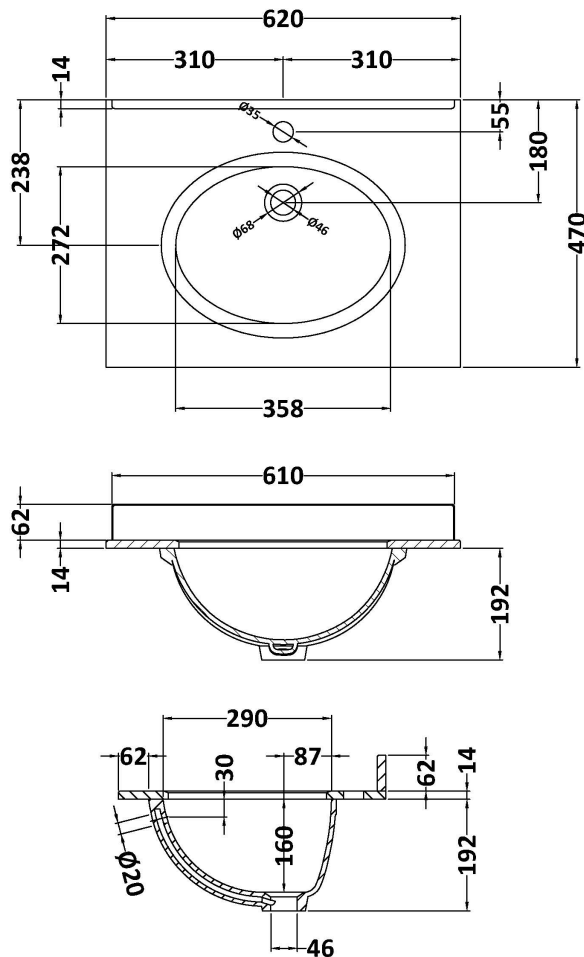

Packaging Dimensions

Height (mm):	840
Width (mm):	651
Depth (mm):	511
Gross Weight (kg):	30

Packaging Data

Box Colour:	Brown Cardboard Box
Box Qty:	1
Label Size:	150 x 100
Label Colour:	White Label
Label Qty:	2

Outer Box Dimensions (If Applicable)

Height (mm):	
Width (mm):	
Depth (mm):	
Gross Weight (kg):	
Barcode:	5056211818007

Product Details

Country of Origin:	Ireland
Fitting Instruction:	No
CE & UKCA:	
FSC Certified Materials:	Yes
Colour:	Twilight Blue
Construction Method:	Cam & Wood Dowel
Construction Type:	Rigid
Cabinet Finish:	Mdf Vinyl Textured Woodgrain
Fascia Finish:	Mdf Vinyl Textured Woodgrain
Cabinet Thickness (mm):	18
Fascia Thickness (mm):	18
Drawer Included:	No
Drawer Type:	Not Applicable
No of Shelves:	1
Hinge Type:	95 Degree Inset Clip-On S/C
Hinge Included:	Yes
Adjustable Legs:	Not Applicable
Fixings Included:	Not Required
Handle Style:	Traditional
Waste Shroud:	No
Handle Included:	Yes
Handle Type:	Knob

Sales Code: LOM221

Description: 600 Single Bowl Marble Top 1Th

Product Dimensions

Height (mm):	268
Width (mm):	620
Depth (mm):	463
Nett Weight (kg):	13.5

Packaging Dimensions

Height (mm):	310
Width (mm):	700
Depth (mm):	550
Gross Weight (kg):	14

Packaging Data

Box Colour:	White Cardboard Box
Box Qty:	1
Label Size:	100 x 50
Label Colour:	White Label
Label Qty:	2

Outer Box Dimensions (If Applicable)

Height (mm):	
Width (mm):	
Depth (mm):	
Gross Weight (kg):	
Barcode:	5056211818960