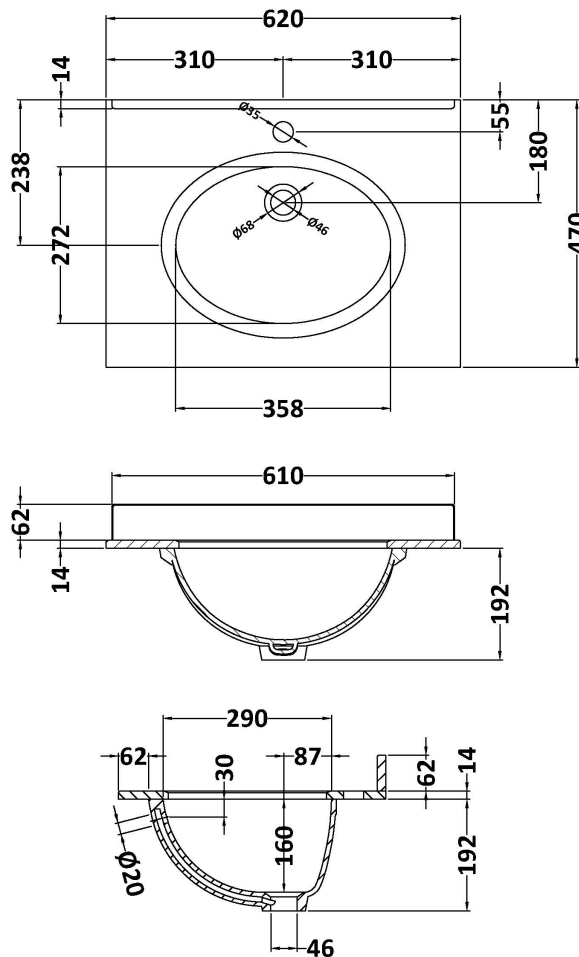

Packaging Dimensions

Height (mm):	840
Width (mm):	651
Depth (mm):	511
Gross Weight (kg):	30

Packaging Data

Box Colour:	Brown Cardboard Box
Box Qty:	1
Label Size:	150 x 100
Label Colour:	White Label
Label Qty:	2

Outer Box Dimensions (If Applicable)

Height (mm):	
Width (mm):	
Depth (mm):	
Gross Weight (kg):	
Barcode:	5056211818014

Product Details

Country of Origin:	Ireland
Fitting Instruction:	No
CE & UKCA:	
FSC Certified Materials:	Yes
Colour:	Timeless Sand
Construction Method:	Cam & Wood Dowel
Construction Type:	Rigid
Cabinet Finish:	Mdf Vinyl Textured Woodgrain
Fascia Finish:	Mdf Vinyl Textured Woodgrain
Cabinet Thickness (mm):	18
Fascia Thickness (mm):	18
Drawer Included:	No
Drawer Type:	Not Applicable
No of Shelves:	1
Hinge Type:	95 Degree Inset Clip-On S/C
Hinge Included:	Yes
Adjustable Legs:	Not Applicable
Fixings Included:	Not Required
Handle Style:	Traditional
Waste Shroud:	No
Handle Included:	Yes
Handle Type:	Knob

Sales Code: LOM223

Description: 600 Single Bowl Marble Top 1Th

Product Dimensions

Height (mm):	268
Width (mm):	620
Depth (mm):	463
Nett Weight (kg):	13.5

Packaging Dimensions

Height (mm):	310
Width (mm):	700
Depth (mm):	550
Gross Weight (kg):	14

Packaging Data

Box Colour:	White Cardboard Box
Box Qty:	1
Label Size:	100 x 50
Label Colour:	White Label
Label Qty:	2

Outer Box Dimensions (If Applicable)

Height (mm):	
Width (mm):	
Depth (mm):	
Gross Weight (kg):	
Barcode:	5056211818984