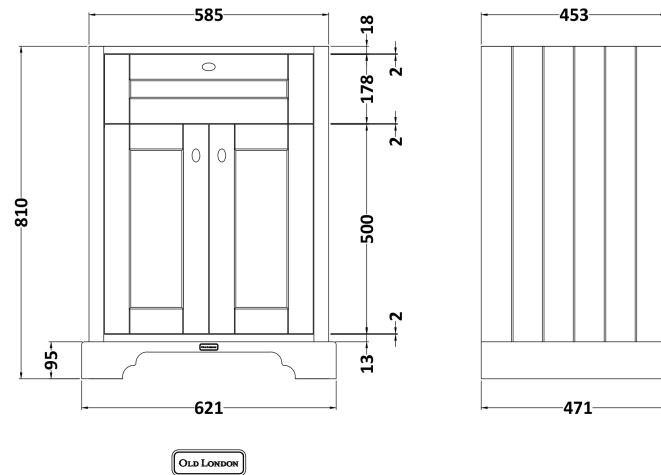

Sales Code: LOF423

Description: 600 2-Door Unit & Marble Top 1Th

Packaging Details

Barcode: 5056211819547

Sales Code: LON403

Description: 600 2-Door Basin Unit

Product Dimensions

Height (mm):	810
Width (mm):	621
Depth (mm):	471
Nett Weight (kg):	29.5

Packaging Dimensions

Height (mm):	840
Width (mm):	651
Depth (mm):	511
Gross Weight (kg):	30

Packaging Data

Box Colour:	Brown Cardboard Box
Box Qty:	1
Label Size:	150 x 100
Label Colour:	White Label
Label Qty:	2

Sales Code: LOM223

Description: 600 Single Bowl Marble Top 1Th

Product Dimensions

Height (mm):	268
Width (mm):	620
Depth (mm):	463
Nett Weight (kg):	13.5

Packaging Dimensions

Height (mm):	310
Width (mm):	700
Depth (mm):	550
Gross Weight (kg):	14

Packaging Data

Box Colour:	White Cardboard Box
Box Qty:	1
Label Size:	100 x 50
Label Colour:	White Label
Label Qty:	2

Outer Box Dimensions (If Applicable)

Height (mm):	
Width (mm):	
Depth (mm):	
Gross Weight (kg):	
Barcode:	5056211818984