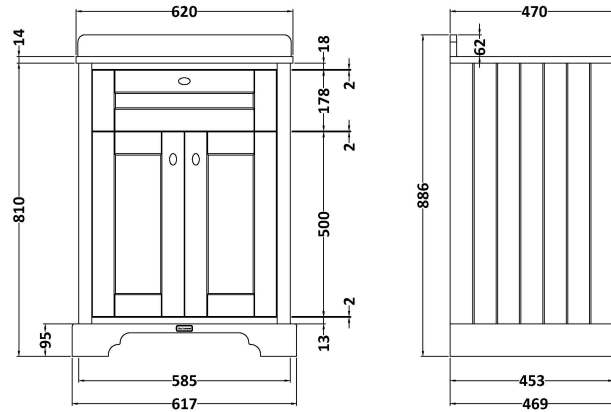

Sales Code: LOF423

Description: 600 2-Door Unit & Marble Top 1Th

Packaging Details

Barcode: 5056211819547

Sales Code: LON403

Description: 600 2-Door Basin Unit

Product Dimensions

Height (mm):	810
Width (mm):	621
Depth (mm):	471
Nett Weight (kg):	29.5

Packaging Dimensions

Height (mm):	840
Width (mm):	651
Depth (mm):	511
Gross Weight (kg):	30

Packaging Data

Box Colour:	Brown Cardboard Box
Box Qty:	1
Label Size:	150 x 100
Label Colour:	White Label
Label Qty:	2

Outer Box Dimensions (If Applicable)

Height (mm):	
Width (mm):	
Depth (mm):	
Gross Weight (kg):	
Barcode:	5056211818014

Product Details

Country of Origin:	Ireland
Fitting Instruction:	No
CE & UKCA:	
FSC Certified Materials:	Yes
Colour:	Timeless Sand
Construction Method:	Cam & Wood Dowel
Construction Type:	Rigid
Cabinet Finish:	Mdf Vinyl Textured Woodgrain
Fascia Finish:	Mdf Vinyl Textured Woodgrain
Cabinet Thickness (mm):	18
Fascia Thickness (mm):	18
Drawer Included:	No
Drawer Type:	Not Applicable
No of Shelves:	1
Hinge Type:	95 Degree Inset Clip-On S/C
Hinge Included:	Yes
Adjustable Legs:	Not Applicable
Fixings Included:	Not Required
Handle Style:	Traditional
Waste Shroud:	No
Handle Included:	Yes
Handle Type:	Knob

Sales Code: LOM223

Description: 600 Single Bowl Marble Top 1Th

Product Dimensions

Height (mm):	268
Width (mm):	620
Depth (mm):	463
Nett Weight (kg):	13.5

Packaging Dimensions

Height (mm):	310
Width (mm):	700
Depth (mm):	550
Gross Weight (kg):	14