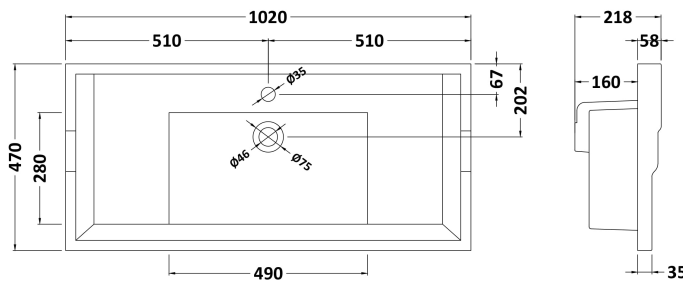

Height (mm):	810
Width (mm):	1021
Depth (mm):	471
Nett Weight (kg):	42.5

Packaging Dimensions

Height (mm):	850
Width (mm):	1055
Depth (mm):	510
Gross Weight (kg):	43.5

Packaging Data

Box Colour:	Brown Cardboard Box
Box Qty:	1
Label Size:	150 x 100
Label Colour:	White Label
Label Qty:	2

Outer Box Dimensions (If Applicable)

Height (mm):	
Width (mm):	
Depth (mm):	
Gross Weight (kg):	
Barcode:	5056211844587

Product Details

Country of Origin:	Ireland
Fitting Instruction:	No
CE & UKCA:	
FSC Certified Materials:	Yes
Colour:	Storm Grey
Construction Method:	Cam & Wood Dowel
Construction Type:	Rigid
Cabinet Finish:	Mdf Vinyl Textured Woodgrain
Fascia Finish:	Mdf Vinyl Textured Woodgrain
Cabinet Thickness (mm):	18
Fascia Thickness (mm):	18
Drawer Included:	No
Drawer Type:	Not Applicable
No of Shelves:	1
Hinge Type:	95 Degree Inset Clip-On S/C
Hinge Included:	Yes
Adjustable Legs:	Not Applicable
Fixings Included:	Not Required
Handle Style:	Traditional
Waste Shroud:	No
Handle Included:	Yes
Handle Type:	Knob

Sales Code: NLV007

Description: 1000mm Traditional Basin 1Th

Product Dimensions

Height (mm):	218
Width (mm):	1020
Depth (mm):	470
Nett Weight (kg):	26

Packaging Dimensions

Height (mm):	260
Width (mm):	1020
Depth (mm):	480
Gross Weight (kg):	27

Packaging Data

Box Colour:	Brown Cardboard Box - Printed
Box Qty:	1
Label Size:	100 x 50
Label Colour:	White Label
Label Qty:	2

Outer Box Dimensions (If Applicable)

Height (mm):	
Width (mm):	
Depth (mm):	
Gross Weight (kg):	
Barcode:	5056211825715