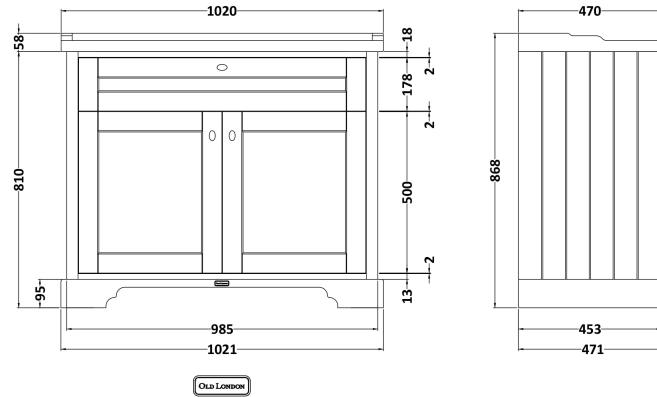

Sales Code: LOF207

Description: 1000mm 2-Door Unit & Basin 1Th

Packaging Details

Barcode: 5056211847557

Sales Code: LON207

Description: 1000 2-Door Basin Unit

OLD LONDON

Product Dimensions

Height (mm):	810
Width (mm):	1021
Depth (mm):	471
Nett Weight (kg):	42.5

Packaging Dimensions

Height (mm):	850
Width (mm):	1055
Depth (mm):	510
Gross Weight (kg):	43.5

Packaging Data

Box Colour:	Brown Cardboard Box
Box Qty:	1
Label Size:	150 x 100
Label Colour:	White Label
Label Qty:	2

Outer Box Dimensions (If Applicable)

Height (mm):	
Width (mm):	
Depth (mm):	
Gross Weight (kg):	
Barcode:	5056211844587

Product Details

Country of Origin:	Ireland
Fitting Instruction:	No
CE & UKCA:	
FSC Certified Materials:	Yes
Colour:	Storm Grey
Construction Method:	Cam & Wood Dowel
Construction Type:	Rigid
Cabinet Finish:	Mdf Vinyl Textured Woodgrain
Fascia Finish:	Mdf Vinyl Textured Woodgrain
Cabinet Thickness (mm):	18
Fascia Thickness (mm):	18
Drawer Included:	No
Drawer Type:	Not Applicable
No of Shelves:	1
Hinge Type:	95 Degree Inset Clip-On S/C
Hinge Included:	Yes
Adjustable Legs:	Not Applicable
Fixings Included:	Not Required
Handle Style:	Traditional
Waste Shroud:	No
Handle Included:	Yes
Handle Type:	Knob

Sales Code: NLV007

Description: 1000mm Traditional Basin 1Th

Product Dimensions

Height (mm):	218
Width (mm):	1020
Depth (mm):	470
Nett Weight (kg):	26

Packaging Dimensions

Height (mm):	260
Width (mm):	1020
Depth (mm):	480
Gross Weight (kg):	27