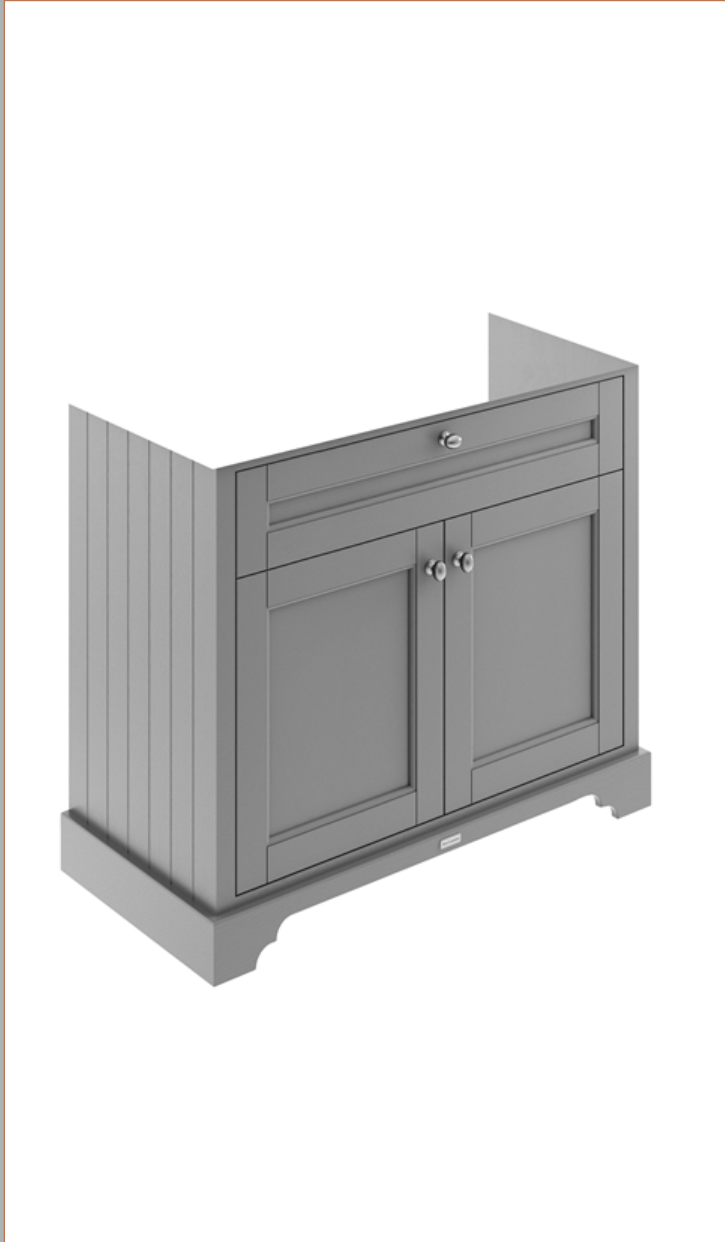

Sales Code: LOF207

Description: 1000mm 2-Door Unit & Basin 1Th

Packaging Details

Barcode: 5056211847557

Sales Code: LON207

Description: 1000 2-Door Basin Unit

OLD LONDON

Product Dimensions

Height (mm):	810
Width (mm):	1021
Depth (mm):	471
Nett Weight (kg):	42.5

Packaging Dimensions

Height (mm):	850
Width (mm):	1055
Depth (mm):	510
Gross Weight (kg):	43.5

Packaging Data

Box Colour:	Brown Cardboard Box
Box Qty:	1
Label Size:	150 x 100
Label Colour:	White Label
Label Qty:	2

Outer Box Dimensions (If Applicable)

Height (mm):	
Width (mm):	
Depth (mm):	
Gross Weight (kg):	
Barcode:	5056211844587

Product Details

Country of Origin:	Ireland
Fitting Instruction:	No
CE & UKCA:	
FSC Certified Materials:	Yes
Colour:	Storm Grey
Construction Method:	Cam & Wood Dowel
Construction Type:	Rigid
Cabinet Finish:	Mdf Vinyl Textured Woodgrain
Fascia Finish:	Mdf Vinyl Textured Woodgrain
Cabinet Thickness (mm):	18
Fascia Thickness (mm):	18
Drawer Included:	No
Drawer Type:	Not Applicable
No of Shelves:	1
Hinge Type:	95 Degree Inset Clip-On S/C
Hinge Included:	Yes
Adjustable Legs:	Not Applicable
Fixings Included:	Not Required
Handle Style:	Traditional
Waste Shroud:	No
Handle Included:	Yes
Handle Type:	Knob

Sales Code: NLV007

Description: 1000mm Traditional Basin 1Th

Product Dimensions

Height (mm):	218
Width (mm):	1020
Depth (mm):	470
Nett Weight (kg):	26

Packaging Dimensions

Height (mm):	260
Width (mm):	1020
Depth (mm):	480
Gross Weight (kg):	27