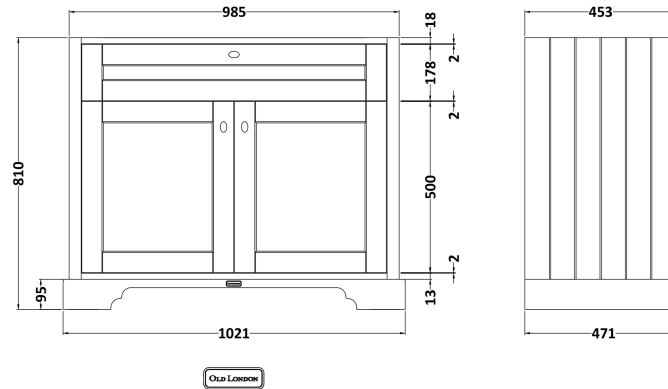

Sales Code: LOF207

Description: 1000mm 2-Door Unit & Basin 1Th

Packaging Details

Barcode: 5056211847557

Sales Code: LON207

Description: 1000 2-Door Basin Unit

OLD LONDON

Product Dimensions

Height (mm):	810
Width (mm):	1021
Depth (mm):	471
Nett Weight (kg):	42.5

Packaging Dimensions

Height (mm):	850
Width (mm):	1055
Depth (mm):	510
Gross Weight (kg):	43.5

Packaging Data

Box Colour:	Brown Cardboard Box
Box Qty:	1
Label Size:	150 x 100
Label Colour:	White Label
Label Qty:	2

Outer Box Dimensions (If Applicable)

Height (mm):	
Width (mm):	
Depth (mm):	
Gross Weight (kg):	
Barcode:	5056211844587

Product Details

Country of Origin:	Ireland
Fitting Instruction:	No
CE & UKCA:	
FSC Certified Materials:	Yes
Colour:	Storm Grey
Construction Method:	Cam & Wood Dowel
Construction Type:	Rigid
Cabinet Finish:	Mdf Vinyl Textured Woodgrain
Fascia Finish:	Mdf Vinyl Textured Woodgrain
Cabinet Thickness (mm):	18
Fascia Thickness (mm):	18
Drawer Included:	No
Drawer Type:	Not Applicable
No of Shelves:	1
Hinge Type:	95 Degree Inset Clip-On S/C
Hinge Included:	Yes
Adjustable Legs:	Not Applicable
Fixings Included:	Not Required
Handle Style:	Traditional
Waste Shroud:	No
Handle Included:	Yes
Handle Type:	Knob

Sales Code: NLV007

Description: 1000mm Traditional Basin 1Th

Product Dimensions

Height (mm):	218
Width (mm):	1020
Depth (mm):	470
Nett Weight (kg):	26

Packaging Dimensions

Height (mm):	260
Width (mm):	1020
Depth (mm):	480
Gross Weight (kg):	27