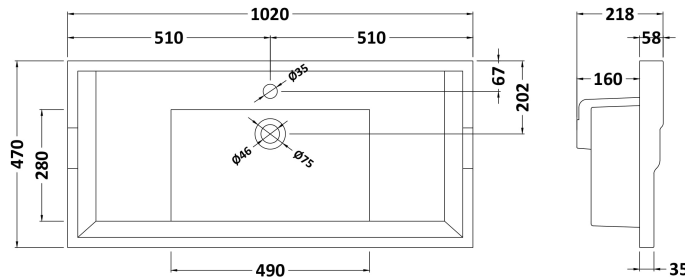

### Product Dimensions

Height (mm):	810
Width (mm):	1021
Depth (mm):	471
Nett Weight (kg):	42.5

### Packaging Dimensions

Height (mm):	850
Width (mm):	1055
Depth (mm):	510
Gross Weight (kg):	43.5

### Outer Box Dimensions (If Applicable)

Height (mm):	
Width (mm):	
Depth (mm):	
Gross Weight (kg):	
Barcode:	5056211844594

### Product Dimensions

Height (mm):	218
Width (mm):	1020
Depth (mm):	470
Nett Weight (kg):	26