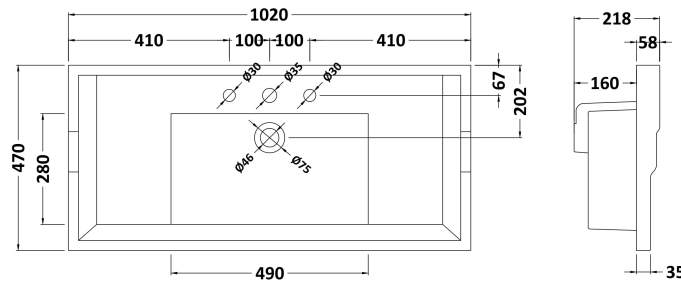

### Product Dimensions

Height (mm):	810
Width (mm):	1021
Depth (mm):	471
Nett Weight (kg):	42.5

### Packaging Dimensions

Height (mm):	850
Width (mm):	1055
Depth (mm):	510
Gross Weight (kg):	43.5

### Outer Box Dimensions (If Applicable)

Height (mm):	
Width (mm):	
Depth (mm):	
Gross Weight (kg):	
Barcode:	5056211844587

### Product Dimensions

Height (mm):	218
Width (mm):	1020
Depth (mm):	470
Nett Weight (kg):	26