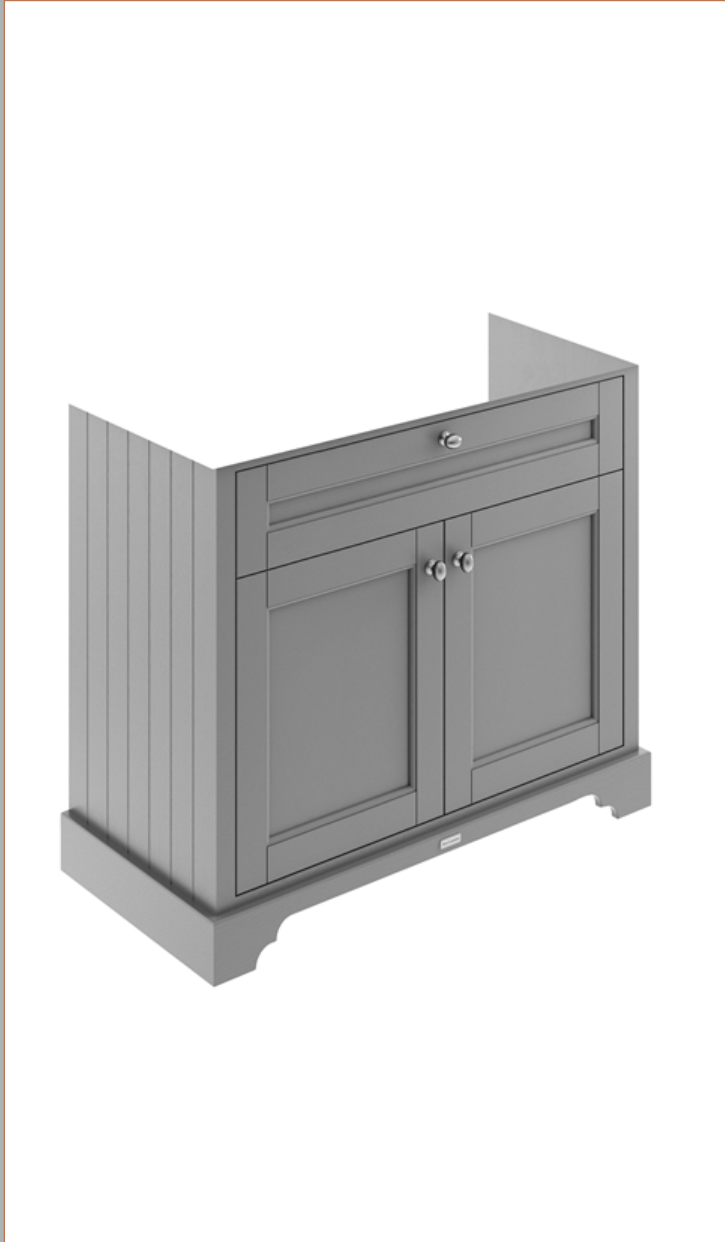

Sales Code: LOF237

Description: 1000mm 2-Door Unit & Basin 3Th

### Packaging Details

Barcode: 5056211847588

Sales Code: LON207

Description: 1000 2-Door Basin Unit

OLD LONDON

### Product Dimensions

Height (mm):	810
Width (mm):	1021
Depth (mm):	471
Nett Weight (kg):	42.5