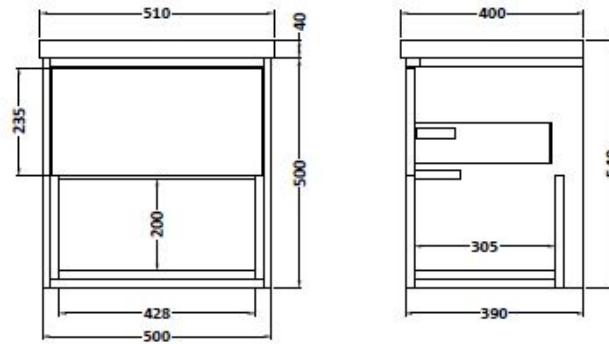

### Product Dimensions

Height (mm):	496
Width (mm):	500
Depth (mm):	385
Nett Weight (kg):	18

### Packaging Dimensions

Height (mm):	500
Width (mm):	498
Depth (mm):	383
Gross Weight (kg):	19.62

### Product Dimensions

Height (mm):	170
Width (mm):	510
Depth (mm):	395
Nett Weight (kg):	9.5

### Packaging Dimensions

Height (mm):	190
Width (mm):	530
Depth (mm):	415
Gross Weight (kg):	10