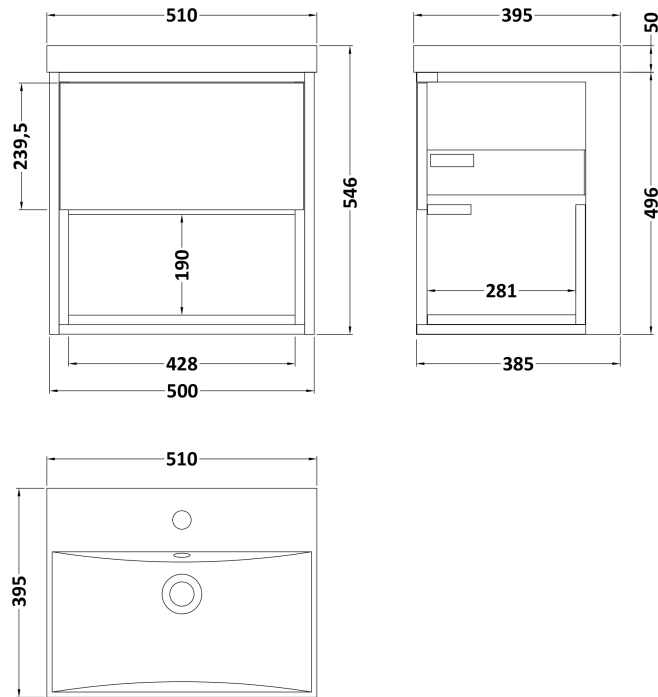

Sales Code: CST975D

Description: 500 W/H Drawer Unit & Basin 3

Packaging Details

Barcode: 5056211886167