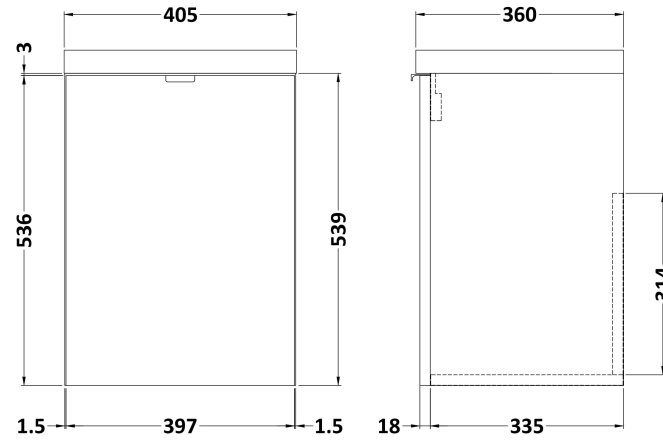

Sales Code: CBI539

Description: 400 1-Door Wall Hung Unit & Basin

Packaging Details

Barcode: 5056211849056