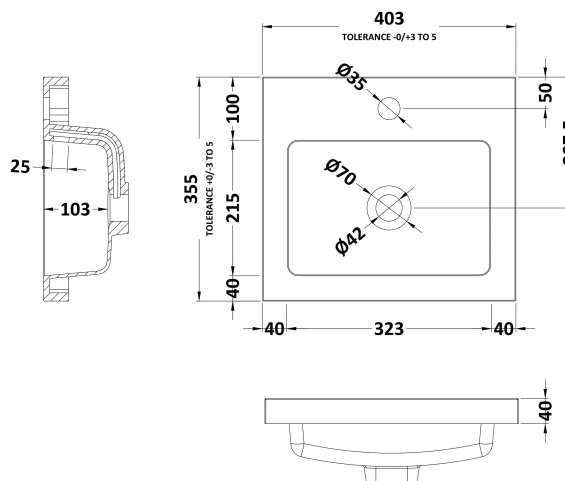

### Product Dimensions

Height (mm):	540
Width (mm):	400
Depth (mm):	353
Nett Weight (kg):	9.5

### Packaging Dimensions

Height (mm):	560
Width (mm):	420
Depth (mm):	375
Gross Weight (kg):	10

### Outer Box Dimensions (If Applicable)

Height (mm):	
Width (mm):	
Depth (mm):	
Gross Weight (kg):	
Barcode:	5056211848752

Sales Code: PMB311

Description: 400 Rear Tap Basin 1Th

**Product Dimensions**

Height (mm):	355
Width (mm):	403
Depth (mm):	135
Nett Weight (kg):	6.01

**Packaging Dimensions**

Height (mm):	550
Width (mm):	450
Depth (mm):	420
Gross Weight (kg):	6.01