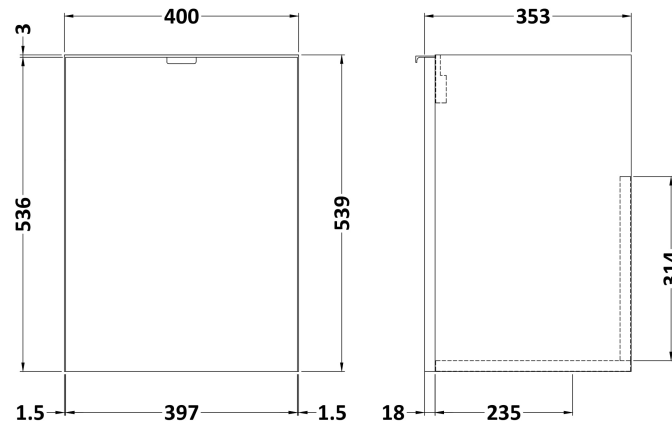

### Product Dimensions

Height (mm):	540
Width (mm):	400
Depth (mm):	353
Nett Weight (kg):	9.5

### Packaging Dimensions

Height (mm):	560
Width (mm):	420
Depth (mm):	375
Gross Weight (kg):	10

### Outer Box Dimensions (If Applicable)

Height (mm):	
Width (mm):	
Depth (mm):	
Gross Weight (kg):	
Barcode:	5056211848752

Sales Code: PMB311

Description: 400 Rear Tap Basin 1Th

**Product Dimensions**

Height (mm):	355
Width (mm):	403
Depth (mm):	135
Nett Weight (kg):	6.01

**Packaging Dimensions**

Height (mm):	550
Width (mm):	450
Depth (mm):	420
Gross Weight (kg):	6.01