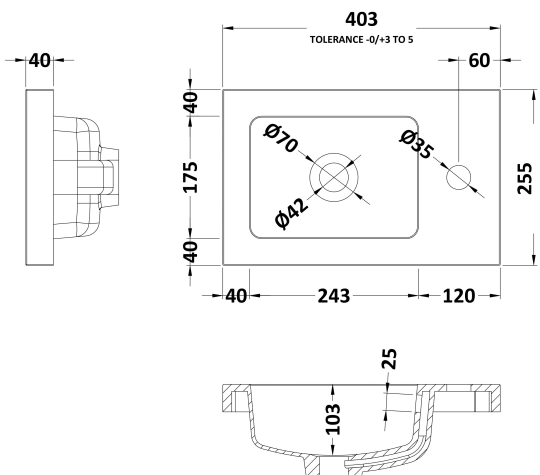

### Product Dimensions

Height (mm):	540
Width (mm):	400
Depth (mm):	253
Nett Weight (kg):	8

### Packaging Dimensions

Height (mm):	560
Width (mm):	420
Depth (mm):	275
Gross Weight (kg):	8.5

### Outer Box Dimensions (If Applicable)

Height (mm):	
Width (mm):	
Depth (mm):	
Gross Weight (kg):	
Barcode:	5056211848639

### Product Dimensions

Height (mm):	135
Width (mm):	403
Depth (mm):	255
Nett Weight (kg):	6.01