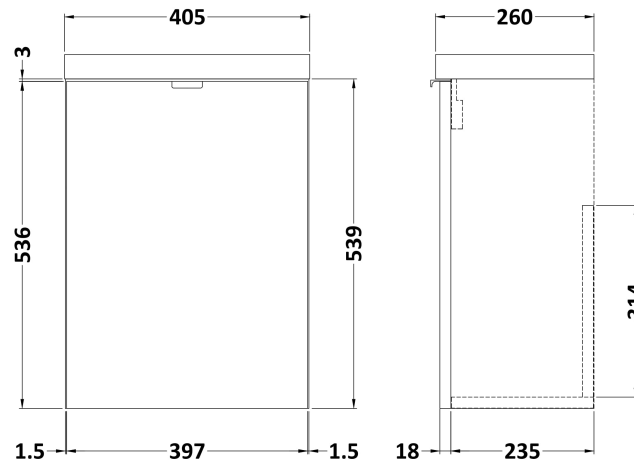

Sales Code: CBI537

Description: 400 1-Door Wall Hung Unit & Basin

Packaging Details

Barcode: 5056211848936