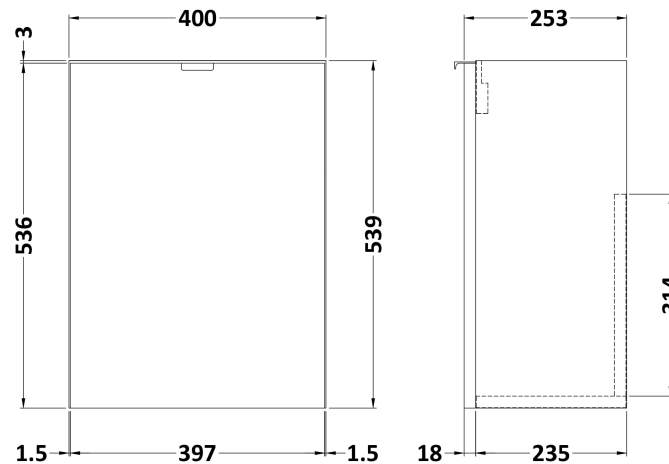

### Product Dimensions

Height (mm):	540
Width (mm):	400
Depth (mm):	253
Nett Weight (kg):	8

### Packaging Dimensions

Height (mm):	560
Width (mm):	420
Depth (mm):	275
Gross Weight (kg):	8.5

### Product Dimensions

Height (mm):	135
Width (mm):	403
Depth (mm):	255
Nett Weight (kg):	6.01

### Packaging Dimensions

Height (mm):	315
Width (mm):	205
Depth (mm):	455
Gross Weight (kg):	6.01