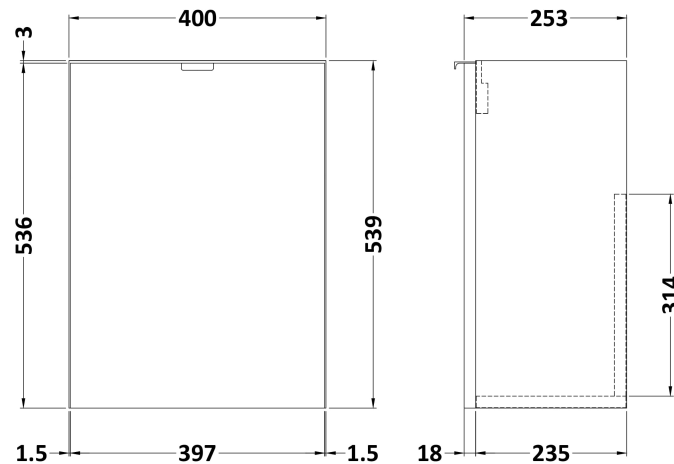

Sales Code: CBI637

Description: 400 1-Door Wall Hung Unit & Basin

Packaging Details

Barcode: 5056211848943

Sales Code: OFF631

Description: 400 1-Door Wall Hung Unit (255mm)

Product Dimensions

Height (mm):	540
Width (mm):	400
Depth (mm):	253
Nett Weight (kg):	8

Packaging Dimensions

Height (mm):	560
Width (mm):	420
Depth (mm):	275
Gross Weight (kg):	8.5

Packaging Data

Box Colour:	Brown Cardboard Box
Box Qty:	1
Label Size:	100 x 50
Label Colour:	White Label
Label Qty:	2

Sales Code: PMB301

Description: 400 Side Tap Basin 1Th (402.5X255x40)

Product Dimensions

Height (mm):	135
Width (mm):	403
Depth (mm):	255
Nett Weight (kg):	6.01

Packaging Dimensions

Height (mm):	315
Width (mm):	205
Depth (mm):	455
Gross Weight (kg):	6.01

Packaging Data

Box Colour:	
Box Qty:	
Label Size:	x
Label Colour:	
Label Qty:	

Outer Box Dimensions (If Applicable)

Height (mm):	
Width (mm):	
Depth (mm):	
Gross Weight (kg):	
Barcode:	5055369063024

Product Details