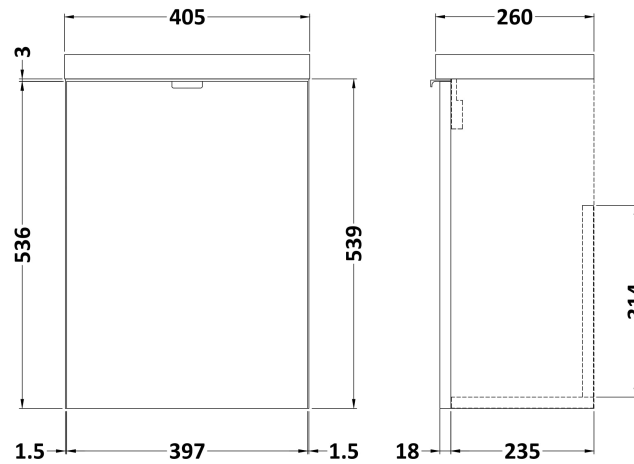

Sales Code: CBI637

Description: 400 1-Door Wall Hung Unit & Basin

Packaging Details

Barcode: 5056211848943

Sales Code: OFF631

Description: 400 1-Door Wall Hung Unit (255mm)

Product Dimensions

Height (mm):	540
Width (mm):	400
Depth (mm):	253
Nett Weight (kg):	8

Packaging Dimensions

Height (mm):	560
Width (mm):	420
Depth (mm):	275
Gross Weight (kg):	8.5

Packaging Data

Box Colour:	Brown Cardboard Box
Box Qty:	1
Label Size:	100 x 50
Label Colour:	White Label
Label Qty:	2

Sales Code: PMB301

Description: 400 Side Tap Basin 1Th (402.5X255x40)

Product Dimensions

Height (mm):	135
Width (mm):	403
Depth (mm):	255
Nett Weight (kg):	6.01

Packaging Dimensions

Height (mm):	315
Width (mm):	205
Depth (mm):	455
Gross Weight (kg):	6.01

Packaging Data

Box Colour:	
Box Qty:	
Label Size:	x
Label Colour:	
Label Qty:	

Outer Box Dimensions (If Applicable)

Height (mm):	
Width (mm):	
Depth (mm):	
Gross Weight (kg):	
Barcode:	5055369063024

Product Details