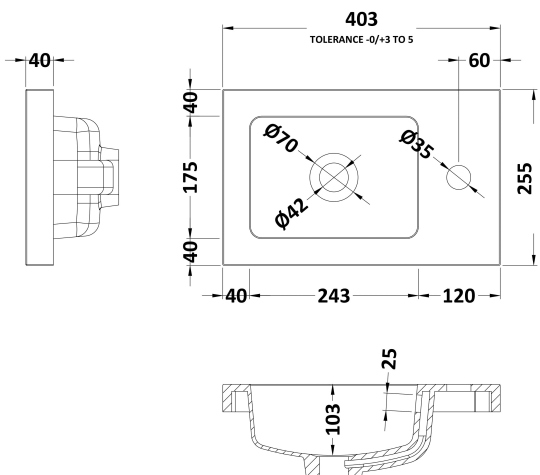

Packaging Dimensions

Height (mm):	560
Width (mm):	420
Depth (mm):	275
Gross Weight (kg):	8.5

Packaging Data

Box Colour:	Brown Cardboard Box
Box Qty:	1
Label Size:	100 x 50
Label Colour:	White Label
Label Qty:	2

Outer Box Dimensions (If Applicable)

Height (mm):	
Width (mm):	
Depth (mm):	
Gross Weight (kg):	
Barcode:	5056211848646

Product Details

Country of Origin:	United Kingdom
Fitting Instruction:	No
CE & UKCA:	N/A
FSC Certified Materials:	Yes
Colour:	Black Woodgrain
Construction Method:	Cam & Wood Dowel
Construction Type:	Rigid
Cabinet Finish:	MFC Textured Woodgrain
Fascia Finish:	MFC Textured Woodgrain
Cabinet Thickness (mm):	18
Fascia Thickness (mm):	18
Drawer Included:	No
Drawer Type:	Not Applicable
No of Shelves:	0
Hinge Type:	95 Degree Clip-On Soft Close
Hinge Included:	Yes, Supplied
Adjustable Legs:	No, Not Required
Fixings Included:	Yes
Handle Style:	Modern
Waste Shroud:	No
Handle Included:	Yes, Supplied
Handle Type:	Wrapover

Sales Code: PMB301

Description: 400 Side Tap Basin 1Th (402.5X255x40)

Product Dimensions

Height (mm):	135
Width (mm):	403
Depth (mm):	255
Nett Weight (kg):	6.01

Packaging Dimensions

Height (mm):	315
Width (mm):	205
Depth (mm):	455
Gross Weight (kg):	6.01

Packaging Data

Box Colour:	
Box Qty:	
Label Size:	x
Label Colour:	
Label Qty:	

Outer Box Dimensions (If Applicable)

Height (mm):	
Width (mm):	
Depth (mm):	
Gross Weight (kg):	
Barcode:	5055369063024

Product Details