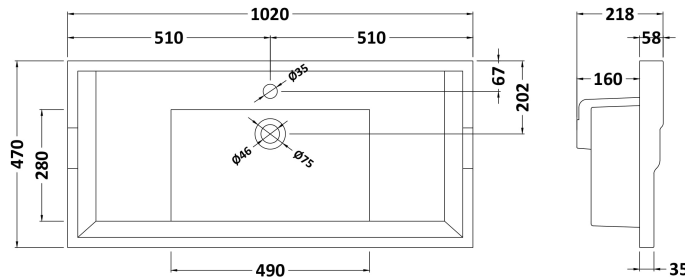

Packaging Dimensions

Height (mm):	850
Width (mm):	1055
Depth (mm):	510
Gross Weight (kg):	43.5

Packaging Data

Box Colour:	Brown Cardboard Box
Box Qty:	1
Label Size:	150 x 100
Label Colour:	White Label
Label Qty:	2

Outer Box Dimensions (If Applicable)

Height (mm):	
Width (mm):	
Depth (mm):	
Gross Weight (kg):	
Barcode:	5056462622712

Product Details

Country of Origin:	United Kingdom
Fitting Instruction:	No
CE & UKCA:	
FSC Certified Materials:	Yes
Colour:	Hunter Green
Construction Method:	Cam & Wood Dowel
Construction Type:	Rigid
Cabinet Finish:	Mdf Vinyl Textured Woodgrain
Fascia Finish:	Mdf Vinyl Textured Woodgrain
Cabinet Thickness (mm):	18
Fascia Thickness (mm):	18
Drawer Included:	No
Drawer Type:	Not Applicable
No of Shelves:	1
Hinge Type:	95 Degree Inset Clip-On S/C
Hinge Included:	Yes
Adjustable Legs:	Not Applicable
Fixings Included:	Not Required
Handle Style:	Traditional
Waste Shroud:	No
Handle Included:	Yes
Handle Type:	Knob

Sales Code: NLV007

Description: 1000mm Traditional Basin 1Th

Product Dimensions

Height (mm):	218
Width (mm):	1020
Depth (mm):	470
Nett Weight (kg):	26

Packaging Dimensions

Height (mm):	260
Width (mm):	1020
Depth (mm):	480
Gross Weight (kg):	27

Packaging Data

Box Colour:	Brown Cardboard Box - Printed
Box Qty:	1
Label Size:	100 x 50
Label Colour:	White Label
Label Qty:	2

Outer Box Dimensions (If Applicable)

Height (mm):	
Width (mm):	
Depth (mm):	
Gross Weight (kg):	
Barcode:	5056211825715