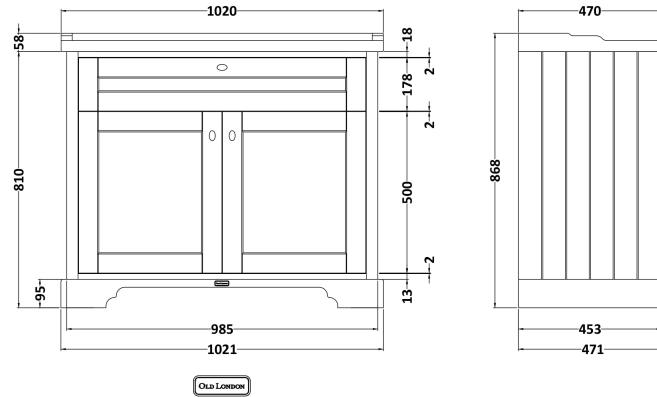

Sales Code: LOF807

Description: 1000 2-Door Unit & Basin 1Th

Packaging Details

Barcode: 5056462646572

Sales Code: LON807

Description: 1000 2-Door Basin Unit

Product Dimensions

Height (mm):	810
Width (mm):	1021
Depth (mm):	471
Nett Weight (kg):	42.5

Packaging Dimensions

Height (mm):	850
Width (mm):	1055
Depth (mm):	510
Gross Weight (kg):	43.5

Packaging Data

Box Colour:	Brown Cardboard Box
Box Qty:	1
Label Size:	150 x 100
Label Colour:	White Label
Label Qty:	2

Outer Box Dimensions (If Applicable)

Height (mm):	
Width (mm):	
Depth (mm):	
Gross Weight (kg):	
Barcode:	5056462622712

Product Details

Country of Origin:	United Kingdom
Fitting Instruction:	No
CE & UKCA:	
FSC Certified Materials:	Yes
Colour:	Hunter Green
Construction Method:	Cam & Wood Dowel
Construction Type:	Rigid
Cabinet Finish:	Mdf Vinyl Textured Woodgrain
Fascia Finish:	Mdf Vinyl Textured Woodgrain
Cabinet Thickness (mm):	18
Fascia Thickness (mm):	18
Drawer Included:	No
Drawer Type:	Not Applicable
No of Shelves:	1
Hinge Type:	95 Degree Inset Clip-On S/C
Hinge Included:	Yes
Adjustable Legs:	Not Applicable
Fixings Included:	Not Required
Handle Style:	Traditional
Waste Shroud:	No
Handle Included:	Yes
Handle Type:	Knob

Sales Code: NLV007

Description: 1000mm Traditional Basin 1Th

Product Dimensions

Height (mm):	218
Width (mm):	1020
Depth (mm):	470
Nett Weight (kg):	26

Packaging Dimensions

Height (mm):	260
Width (mm):	1020
Depth (mm):	480
Gross Weight (kg):	27