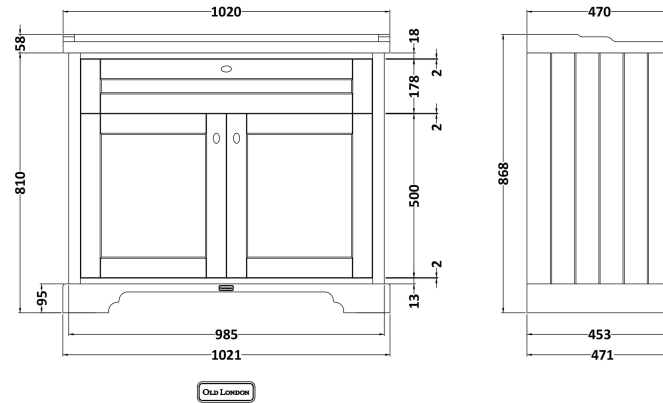

Sales Code: LOF807

Description: 1000 2-Door Unit & Basin 1Th

Packaging Details

Barcode: 5056462646572

Sales Code: LON807

Description: 1000 2-Door Basin Unit

Product Dimensions

Height (mm):	810
Width (mm):	1021
Depth (mm):	471
Nett Weight (kg):	42.5

Packaging Dimensions

Height (mm):	850
Width (mm):	1055
Depth (mm):	510
Gross Weight (kg):	43.5

Packaging Data

Box Colour:	Brown Cardboard Box
Box Qty:	1
Label Size:	150 x 100
Label Colour:	White Label
Label Qty:	2

Outer Box Dimensions (If Applicable)

Height (mm):	
Width (mm):	
Depth (mm):	
Gross Weight (kg):	
Barcode:	5056462622712

Product Details

Country of Origin:	United Kingdom
Fitting Instruction:	No
CE & UKCA:	
FSC Certified Materials:	Yes
Colour:	Hunter Green
Construction Method:	Cam & Wood Dowel
Construction Type:	Rigid
Cabinet Finish:	Mdf Vinyl Textured Woodgrain
Fascia Finish:	Mdf Vinyl Textured Woodgrain
Cabinet Thickness (mm):	18
Fascia Thickness (mm):	18
Drawer Included:	No
Drawer Type:	Not Applicable
No of Shelves:	1
Hinge Type:	95 Degree Inset Clip-On S/C
Hinge Included:	Yes
Adjustable Legs:	Not Applicable
Fixings Included:	Not Required
Handle Style:	Traditional
Waste Shroud:	No
Handle Included:	Yes
Handle Type:	Knob

Sales Code: NLV007

Description: 1000mm Traditional Basin 1Th

Product Dimensions

Height (mm):	218
Width (mm):	1020
Depth (mm):	470
Nett Weight (kg):	26

Packaging Dimensions

Height (mm):	260
Width (mm):	1020
Depth (mm):	480
Gross Weight (kg):	27