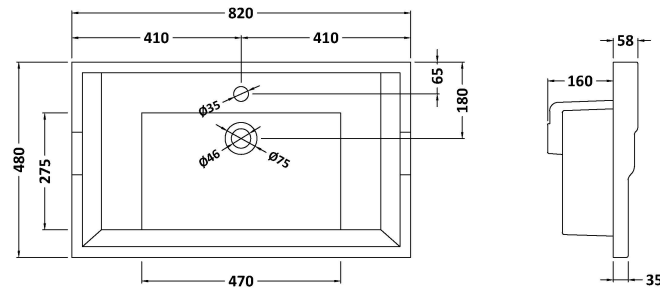

Packaging Dimensions

Height (mm):	851
Width (mm):	854
Depth (mm):	511
Gross Weight (kg):	36

Packaging Data

Box Colour:	Brown Cardboard Box
Box Qty:	1
Label Size:	150 x 100
Label Colour:	White Label
Label Qty:	2

Outer Box Dimensions (If Applicable)

Height (mm):	
Width (mm):	
Depth (mm):	
Gross Weight (kg):	
Barcode:	5056462622705

Product Details

Country of Origin:	United Kingdom
Fitting Instruction:	No
CE & UKCA:	
FSC Certified Materials:	Yes
Colour:	Hunter Green
Construction Method:	Cam & Wood Dowel
Construction Type:	Rigid
Cabinet Finish:	Mdf Vinyl Textured Woodgrain
Fascia Finish:	Mdf Vinyl Textured Woodgrain
Cabinet Thickness (mm):	18
Fascia Thickness (mm):	18
Drawer Included:	No
Drawer Type:	Not Applicable
No of Shelves:	1
Hinge Type:	95 Degree Inset Clip-On S/C
Hinge Included:	Yes
Adjustable Legs:	Not Applicable
Fixings Included:	Not Required
Handle Style:	Traditional
Waste Shroud:	No
Handle Included:	Yes
Handle Type:	Knob

Sales Code: NLV005

Description: 800mm Traditional Basin 1 Th

Product Dimensions

Height (mm):	210
Width (mm):	820
Depth (mm):	480
Nett Weight (kg):	17.1

Packaging Dimensions

Height (mm):	260
Width (mm):	840
Depth (mm):	500
Gross Weight (kg):	18.8

Packaging Data

Box Colour:	Brown Cardboard Box - Printed
Box Qty:	1
Label Size:	100 x 50
Label Colour:	White Label
Label Qty:	2

Outer Box Dimensions (If Applicable)

Height (mm):	
Width (mm):	
Depth (mm):	
Gross Weight (kg):	
Barcode:	5055369043408