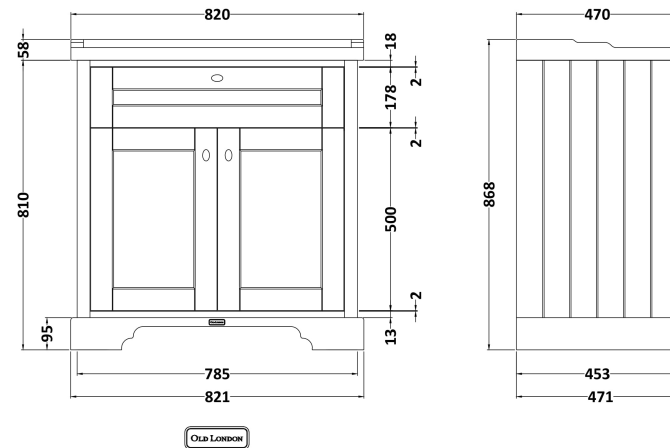

Sales Code: LOF805

Description: 800 2-Door Unit & Basin 1Th

Packaging Details

Barcode: 5056462646565

Sales Code: LON805

Description: 800 2-Door Basin Unit

Product Dimensions

Height (mm):	810
Width (mm):	821
Depth (mm):	471
Nett Weight (kg):	35.5

Packaging Dimensions

Height (mm):	851
Width (mm):	854
Depth (mm):	511
Gross Weight (kg):	36

Packaging Data

Box Colour:	Brown Cardboard Box
Box Qty:	1
Label Size:	150 x 100
Label Colour:	White Label
Label Qty:	2

Outer Box Dimensions (If Applicable)

Height (mm):	
Width (mm):	
Depth (mm):	
Gross Weight (kg):	
Barcode:	5056462622705

Product Details

Country of Origin:	United Kingdom
Fitting Instruction:	No
CE & UKCA:	
FSC Certified Materials:	Yes
Colour:	Hunter Green
Construction Method:	Cam & Wood Dowel
Construction Type:	Rigid
Cabinet Finish:	Mdf Vinyl Textured Woodgrain
Fascia Finish:	Mdf Vinyl Textured Woodgrain
Cabinet Thickness (mm):	18
Fascia Thickness (mm):	18
Drawer Included:	No
Drawer Type:	Not Applicable
No of Shelves:	1
Hinge Type:	95 Degree Inset Clip-On S/C
Hinge Included:	Yes
Adjustable Legs:	Not Applicable
Fixings Included:	Not Required
Handle Style:	Traditional
Waste Shroud:	No
Handle Included:	Yes
Handle Type:	Knob

Sales Code: NLV005

Description: 800mm Traditional Basin 1 Th

Product Dimensions

Height (mm):	210
Width (mm):	820
Depth (mm):	480
Nett Weight (kg):	17.1

Packaging Dimensions

Height (mm):	260
Width (mm):	840
Depth (mm):	500
Gross Weight (kg):	18.8