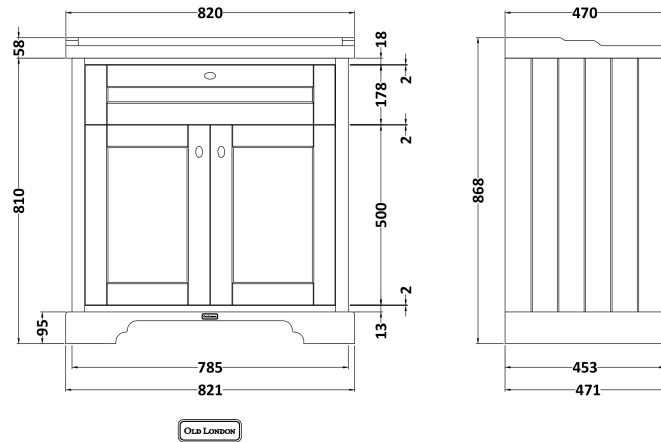

Sales Code: LOF805

Description: 800 2-Door Unit & Basin 1Th

Packaging Details

Barcode: 5056462646565

Sales Code: LON805

Description: 800 2-Door Basin Unit

Product Dimensions

Height (mm):	810
Width (mm):	821
Depth (mm):	471
Nett Weight (kg):	35.5

Packaging Dimensions

Height (mm):	851
Width (mm):	854
Depth (mm):	511
Gross Weight (kg):	36

Packaging Data

Box Colour:	Brown Cardboard Box
Box Qty:	1
Label Size:	150 x 100
Label Colour:	White Label
Label Qty:	2

Outer Box Dimensions (If Applicable)

Height (mm):	
Width (mm):	
Depth (mm):	
Gross Weight (kg):	
Barcode:	5056462622705

Product Details

Country of Origin:	United Kingdom
Fitting Instruction:	No
CE & UKCA:	
FSC Certified Materials:	Yes
Colour:	Hunter Green
Construction Method:	Cam & Wood Dowel
Construction Type:	Rigid
Cabinet Finish:	Mdf Vinyl Textured Woodgrain
Fascia Finish:	Mdf Vinyl Textured Woodgrain
Cabinet Thickness (mm):	18
Fascia Thickness (mm):	18
Drawer Included:	No
Drawer Type:	Not Applicable
No of Shelves:	1
Hinge Type:	95 Degree Inset Clip-On S/C
Hinge Included:	Yes
Adjustable Legs:	Not Applicable
Fixings Included:	Not Required
Handle Style:	Traditional
Waste Shroud:	No
Handle Included:	Yes
Handle Type:	Knob

Sales Code: NLV005

Description: 800mm Traditional Basin 1 Th

Product Dimensions

Height (mm):	210
Width (mm):	820
Depth (mm):	480
Nett Weight (kg):	17.1

Packaging Dimensions

Height (mm):	260
Width (mm):	840
Depth (mm):	500
Gross Weight (kg):	18.8