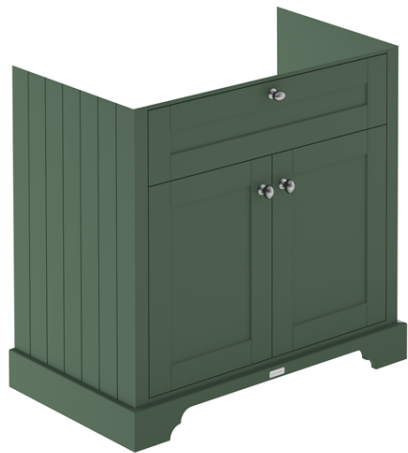

Sales Code: LOF805

Description: 800 2-Door Unit & Basin 1Th

Packaging Details

Barcode: 5056462646565

Sales Code: LON805

Description: 800 2-Door Basin Unit

Product Dimensions

Height (mm):	810
Width (mm):	821
Depth (mm):	471
Nett Weight (kg):	35.5

Packaging Dimensions

Height (mm):	851
Width (mm):	854
Depth (mm):	511
Gross Weight (kg):	36

Packaging Data

Box Colour:	Brown Cardboard Box
Box Qty:	1
Label Size:	150 x 100
Label Colour:	White Label
Label Qty:	2

Outer Box Dimensions (If Applicable)

Height (mm):	
Width (mm):	
Depth (mm):	
Gross Weight (kg):	
Barcode:	5056462622705

Product Details

Country of Origin:	United Kingdom
Fitting Instruction:	No
CE & UKCA:	
FSC Certified Materials:	Yes
Colour:	Hunter Green
Construction Method:	Cam & Wood Dowel
Construction Type:	Rigid
Cabinet Finish:	Mdf Vinyl Textured Woodgrain
Fascia Finish:	Mdf Vinyl Textured Woodgrain
Cabinet Thickness (mm):	18
Fascia Thickness (mm):	18
Drawer Included:	No
Drawer Type:	Not Applicable
No of Shelves:	1
Hinge Type:	95 Degree Inset Clip-On S/C
Hinge Included:	Yes
Adjustable Legs:	Not Applicable
Fixings Included:	Not Required
Handle Style:	Traditional
Waste Shroud:	No
Handle Included:	Yes
Handle Type:	Knob

Sales Code: NLV005

Description: 800mm Traditional Basin 1 Th

Product Dimensions

Height (mm):	210
Width (mm):	820
Depth (mm):	480
Nett Weight (kg):	17.1

Packaging Dimensions

Height (mm):	260
Width (mm):	840
Depth (mm):	500
Gross Weight (kg):	18.8