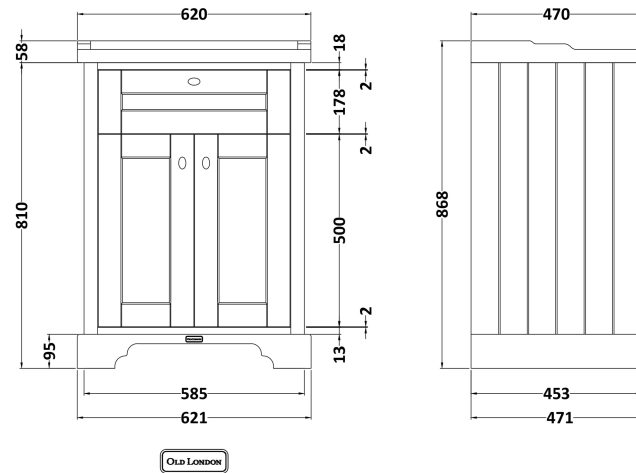

Sales Code: LON803

Description: 600 2-Door Basin Unit

Product Dimensions

Height (mm):	810
Width (mm):	621
Depth (mm):	471
Nett Weight (kg):	29.5

Packaging Dimensions

Height (mm):	840
Width (mm):	651
Depth (mm):	511
Gross Weight (kg):	30

Packaging Data

Box Colour:	Brown Cardboard Box
Box Qty:	1
Label Size:	150 x 100
Label Colour:	White Label
Label Qty:	2

Outer Box Dimensions (If Applicable)

Height (mm):	
Width (mm):	
Depth (mm):	
Gross Weight (kg):	
Barcode:	5056462622699

Product Details

Country of Origin:	United Kingdom
Fitting Instruction:	No
CE & UKCA:	
FSC Certified Materials:	Yes
Colour:	Hunter Green
Construction Method:	Cam & Wood Dowel
Construction Type:	Rigid
Cabinet Finish:	Mdf Vinyl Textured Woodgrain
Fascia Finish:	Mdf Vinyl Textured Woodgrain
Cabinet Thickness (mm):	18
Fascia Thickness (mm):	18
Drawer Included:	No
Drawer Type:	Not Applicable
No of Shelves:	1
Hinge Type:	95 Degree Inset Clip-On S/C
Hinge Included:	Yes
Adjustable Legs:	Not Applicable
Fixings Included:	Not Required
Handle Style:	Traditional
Waste Shroud:	No
Handle Included:	Yes
Handle Type:	Knob