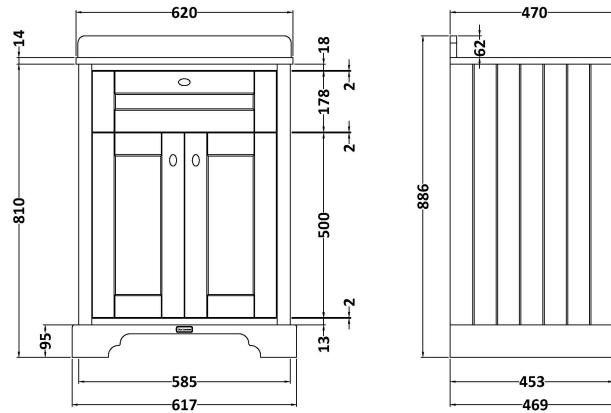

Sales Code: LOF822

Description: 600 2-Door Unit & Marble Top 1Th

OLD LONDON

Packaging Details

Barcode: 5056462646664