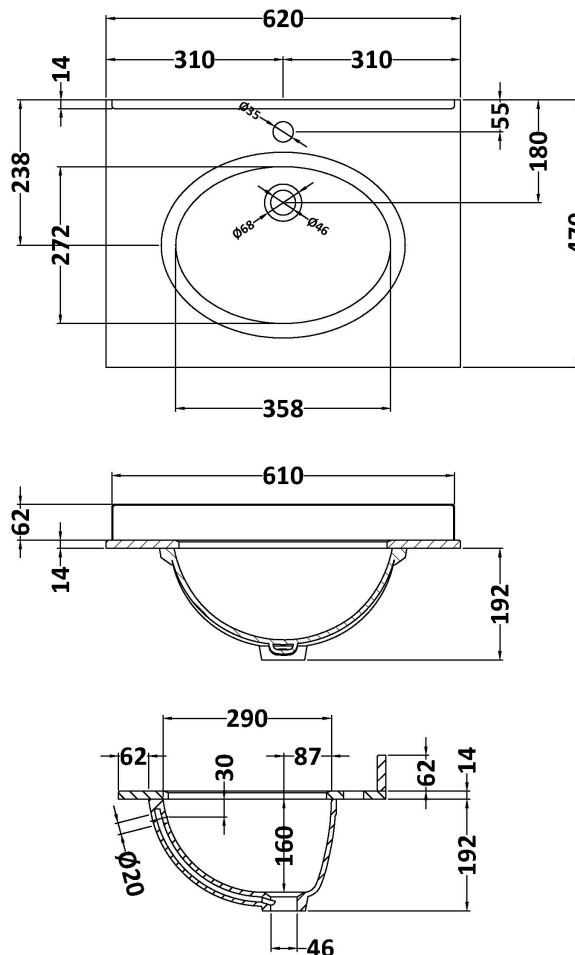

Height (mm):	810
Width (mm):	621
Depth (mm):	471
Nett Weight (kg):	29.5

Packaging Dimensions

Height (mm):	840
Width (mm):	651
Depth (mm):	511
Gross Weight (kg):	30

Packaging Data

Box Colour:	Brown Cardboard Box
Box Qty:	1
Label Size:	150 x 100
Label Colour:	White Label
Label Qty:	2

Outer Box Dimensions (If Applicable)

Height (mm):	
Width (mm):	
Depth (mm):	
Gross Weight (kg):	
Barcode:	5056462622699

Product Details

Country of Origin:	United Kingdom
Fitting Instruction:	No
CE & UKCA:	
FSC Certified Materials:	Yes
Colour:	Hunter Green
Construction Method:	Cam & Wood Dowel
Construction Type:	Rigid
Cabinet Finish:	Mdf Vinyl Textured Woodgrain
Fascia Finish:	Mdf Vinyl Textured Woodgrain
Cabinet Thickness (mm):	18
Fascia Thickness (mm):	18
Drawer Included:	No
Drawer Type:	Not Applicable
No of Shelves:	1
Hinge Type:	95 Degree Inset Clip-On S/C
Hinge Included:	Yes
Adjustable Legs:	Not Applicable
Fixings Included:	Not Required
Handle Style:	Traditional
Waste Shroud:	No
Handle Included:	Yes
Handle Type:	Knob

Sales Code: LOM222

Description: 600 Single Bowl Marble Top 1Th

Product Dimensions

Height (mm):	268
Width (mm):	620
Depth (mm):	463
Nett Weight (kg):	13.5

Packaging Dimensions

Height (mm):	310
Width (mm):	700
Depth (mm):	550
Gross Weight (kg):	14

Packaging Data

Box Colour:	White Cardboard Box
Box Qty:	1
Label Size:	100 x 50
Label Colour:	White Label
Label Qty:	2

Outer Box Dimensions (If Applicable)

Height (mm):	
Width (mm):	
Depth (mm):	
Gross Weight (kg):	
Barcode:	5056211818977