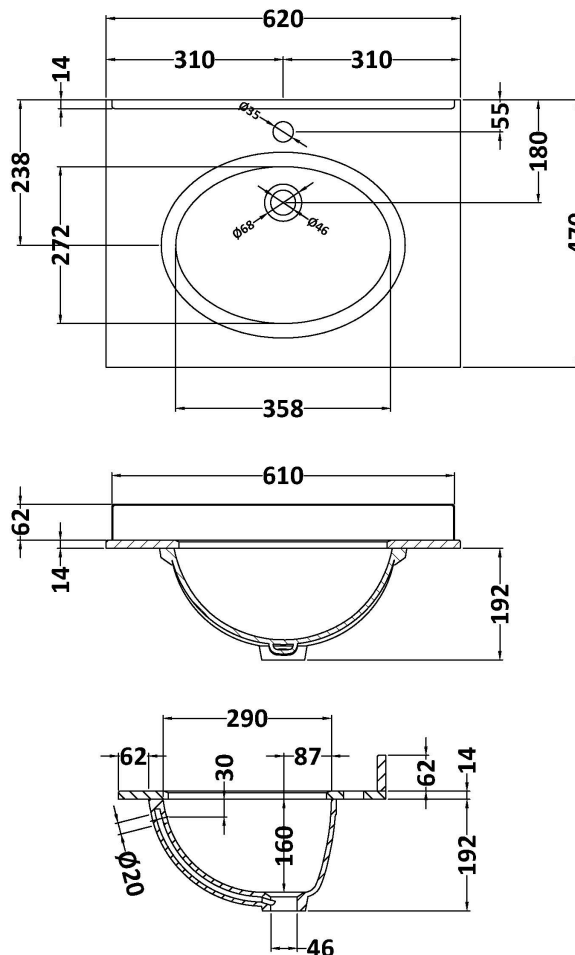

### Product Dimensions

Height (mm):	810
Width (mm):	621
Depth (mm):	471
Nett Weight (kg):	29.5

### Packaging Dimensions

Height (mm):	840
Width (mm):	651
Depth (mm):	511
Gross Weight (kg):	30

### Outer Box Dimensions (If Applicable)

Height (mm):	
Width (mm):	
Depth (mm):	
Gross Weight (kg):	
Barcode:	5056211817994

### Product Dimensions

Height (mm):	268
Width (mm):	620
Depth (mm):	463
Nett Weight (kg):	13.5