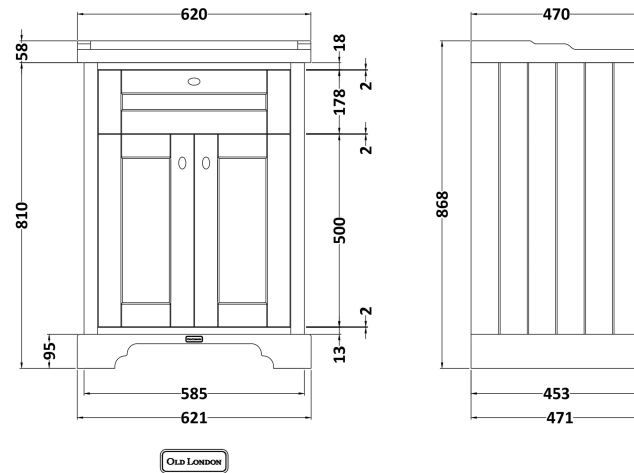

Sales Code: LON803

Description: 600 2-Door Basin Unit

Product Dimensions

Height (mm):	810
Width (mm):	621
Depth (mm):	471
Nett Weight (kg):	29.5

Packaging Dimensions

Height (mm):	840
Width (mm):	651
Depth (mm):	511
Gross Weight (kg):	30

Packaging Data

Box Colour:	Brown Cardboard Box
Box Qty:	1
Label Size:	150 x 100
Label Colour:	White Label
Label Qty:	2

Outer Box Dimensions (If Applicable)

Height (mm):	
Width (mm):	
Depth (mm):	
Gross Weight (kg):	
Barcode:	5056462622699

Product Details

Country of Origin:	United Kingdom
Fitting Instruction:	No
CE & UKCA:	
FSC Certified Materials:	Yes
Colour:	Hunter Green
Construction Method:	Cam & Wood Dowel
Construction Type:	Rigid
Cabinet Finish:	Mdf Vinyl Textured Woodgrain
Fascia Finish:	Mdf Vinyl Textured Woodgrain
Cabinet Thickness (mm):	18
Fascia Thickness (mm):	18
Drawer Included:	No
Drawer Type:	Not Applicable
No of Shelves:	1
Hinge Type:	95 Degree Inset Clip-On S/C
Hinge Included:	Yes
Adjustable Legs:	Not Applicable
Fixings Included:	Not Required
Handle Style:	Traditional
Waste Shroud:	No
Handle Included:	Yes
Handle Type:	Knob