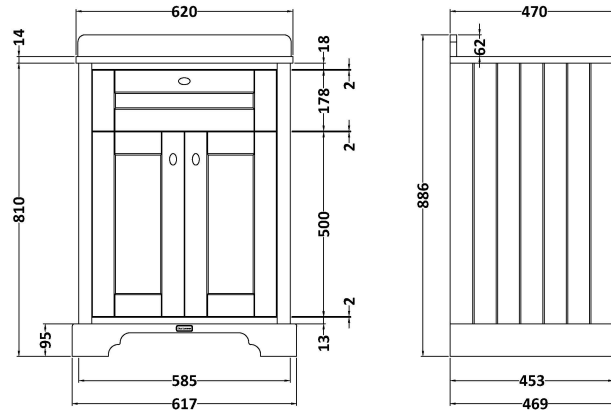

Sales Code: LOF824

Description: 600 2-Door Unit & Marble Top 3Th

OLD LONDON

Packaging Details

Barcode: 5056462646688