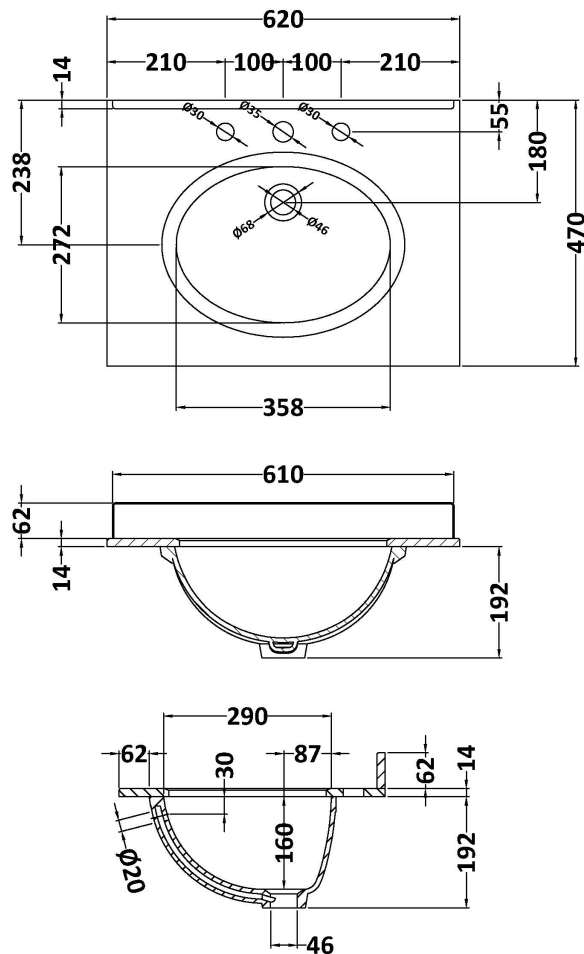

Height (mm):	810
Width (mm):	621
Depth (mm):	471
Nett Weight (kg):	29.5

Packaging Dimensions

Height (mm):	840
Width (mm):	651
Depth (mm):	511
Gross Weight (kg):	30

Packaging Data

Box Colour:	Brown Cardboard Box
Box Qty:	1
Label Size:	150 x 100
Label Colour:	White Label
Label Qty:	2

Outer Box Dimensions (If Applicable)

Height (mm):	
Width (mm):	
Depth (mm):	
Gross Weight (kg):	
Barcode:	5056462622699

Product Details

Country of Origin:	United Kingdom
Fitting Instruction:	No
CE & UKCA:	
FSC Certified Materials:	Yes
Colour:	Hunter Green
Construction Method:	Cam & Wood Dowel
Construction Type:	Rigid
Cabinet Finish:	Mdf Vinyl Textured Woodgrain
Fascia Finish:	Mdf Vinyl Textured Woodgrain
Cabinet Thickness (mm):	18
Fascia Thickness (mm):	18
Drawer Included:	No
Drawer Type:	Not Applicable
No of Shelves:	1
Hinge Type:	95 Degree Inset Clip-On S/C
Hinge Included:	Yes
Adjustable Legs:	Not Applicable
Fixings Included:	Not Required
Handle Style:	Traditional
Waste Shroud:	No
Handle Included:	Yes
Handle Type:	Knob

Sales Code: LOM224

Description: 600 Single Bowl Marble Top 3Th

Product Dimensions

Height (mm):	268
Width (mm):	620
Depth (mm):	463
Nett Weight (kg):	13.5

Packaging Dimensions

Height (mm):	310
Width (mm):	700
Depth (mm):	550
Gross Weight (kg):	14

Packaging Data

Box Colour:	White Cardboard Box
Box Qty:	1
Label Size:	100 x 50
Label Colour:	White Label
Label Qty:	2

Outer Box Dimensions (If Applicable)

Height (mm):	
Width (mm):	
Depth (mm):	
Gross Weight (kg):	
Barcode:	5056211818991