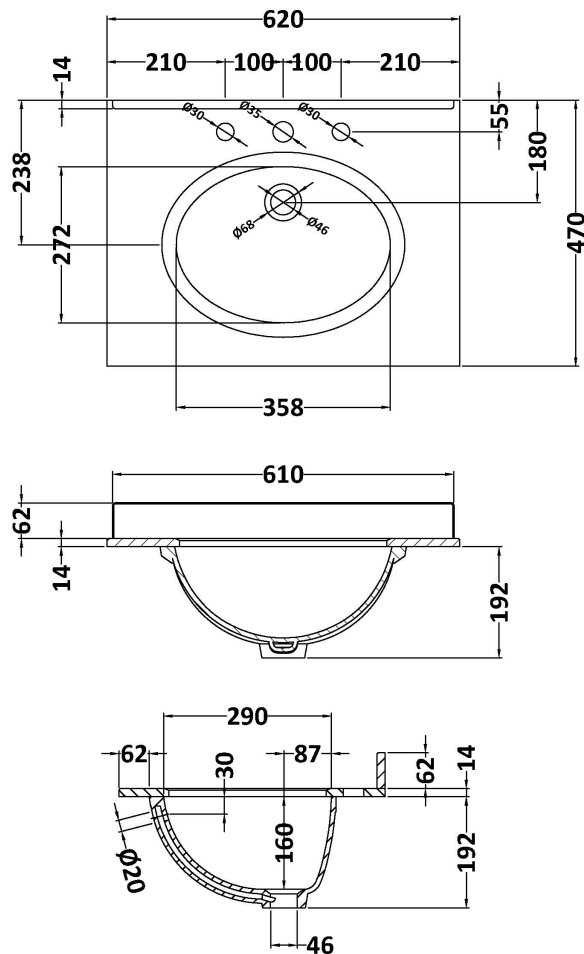

Packaging Dimensions

Height (mm):	840
Width (mm):	651
Depth (mm):	511
Gross Weight (kg):	30

Packaging Data

Box Colour:	Brown Cardboard Box
Box Qty:	1
Label Size:	150 x 100
Label Colour:	White Label
Label Qty:	2

Outer Box Dimensions (If Applicable)

Height (mm):	
Width (mm):	
Depth (mm):	
Gross Weight (kg):	
Barcode:	5056211818014

Product Details

Country of Origin:	Ireland
Fitting Instruction:	No
CE & UKCA:	
FSC Certified Materials:	Yes
Colour:	Timeless Sand
Construction Method:	Cam & Wood Dowel
Construction Type:	Rigid
Cabinet Finish:	Mdf Vinyl Textured Woodgrain
Fascia Finish:	Mdf Vinyl Textured Woodgrain
Cabinet Thickness (mm):	18
Fascia Thickness (mm):	18
Drawer Included:	No
Drawer Type:	Not Applicable
No of Shelves:	1
Hinge Type:	95 Degree Inset Clip-On S/C
Hinge Included:	Yes
Adjustable Legs:	Not Applicable
Fixings Included:	Not Required
Handle Style:	Traditional
Waste Shroud:	No
Handle Included:	Yes
Handle Type:	Knob

Sales Code: LOM224

Description: 600 Single Bowl Marble Top 3Th

Product Dimensions

Height (mm):	268
Width (mm):	620
Depth (mm):	463
Nett Weight (kg):	13.5

Packaging Dimensions

Height (mm):	310
Width (mm):	700
Depth (mm):	550
Gross Weight (kg):	14

Packaging Data

Box Colour:	White Cardboard Box
Box Qty:	1
Label Size:	100 x 50
Label Colour:	White Label
Label Qty:	2

Outer Box Dimensions (If Applicable)

Height (mm):	
Width (mm):	
Depth (mm):	
Gross Weight (kg):	
Barcode:	5056211818991