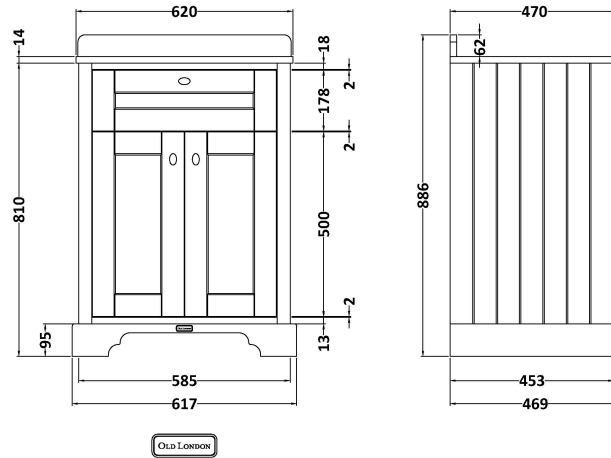

Sales Code: LOF424

Description: 600 2-Door Unit & Marble Top 3Th

Packaging Details

Barcode: 5056211819578

Sales Code: LON403

Description: 600 2-Door Basin Unit

Product Dimensions

Height (mm):	810
Width (mm):	621
Depth (mm):	471
Nett Weight (kg):	29.5

Packaging Dimensions

Height (mm):	840
Width (mm):	651
Depth (mm):	511
Gross Weight (kg):	30

Packaging Data

Box Colour:	Brown Cardboard Box
Box Qty:	1
Label Size:	150 x 100
Label Colour:	White Label
Label Qty:	2

Outer Box Dimensions (If Applicable)

Height (mm):	
Width (mm):	
Depth (mm):	
Gross Weight (kg):	
Barcode:	5056211818014

Product Details

Country of Origin:	Ireland
Fitting Instruction:	No
CE & UKCA:	
FSC Certified Materials:	Yes
Colour:	Timeless Sand
Construction Method:	Cam & Wood Dowel
Construction Type:	Rigid
Cabinet Finish:	Mdf Vinyl Textured Woodgrain
Fascia Finish:	Mdf Vinyl Textured Woodgrain
Cabinet Thickness (mm):	18
Fascia Thickness (mm):	18
Drawer Included:	No
Drawer Type:	Not Applicable
No of Shelves:	1
Hinge Type:	95 Degree Inset Clip-On S/C
Hinge Included:	Yes
Adjustable Legs:	Not Applicable
Fixings Included:	Not Required
Handle Style:	Traditional
Waste Shroud:	No
Handle Included:	Yes
Handle Type:	Knob

Sales Code: LOM224

Description: 600 Single Bowl Marble Top 3Th

Product Dimensions

Height (mm):	268
Width (mm):	620
Depth (mm):	463
Nett Weight (kg):	13.5

Packaging Dimensions

Height (mm):	310
Width (mm):	700
Depth (mm):	550
Gross Weight (kg):	14