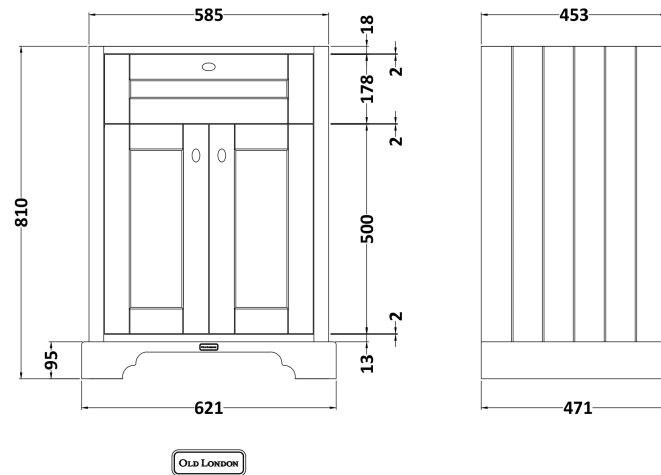

Sales Code: LOF424

Description: 600 2-Door Unit & Marble Top 3Th

Packaging Details

Barcode: 5056211819578

Sales Code: LON403

Description: 600 2-Door Basin Unit

Product Dimensions

Height (mm):	810
Width (mm):	621
Depth (mm):	471
Nett Weight (kg):	29.5

Packaging Dimensions

Height (mm):	840
Width (mm):	651
Depth (mm):	511
Gross Weight (kg):	30

Packaging Data

Box Colour:	Brown Cardboard Box
Box Qty:	1
Label Size:	150 x 100
Label Colour:	White Label
Label Qty:	2

Sales Code: LOM224

Description: 600 Single Bowl Marble Top 3Th

Product Dimensions

Height (mm):	268
Width (mm):	620
Depth (mm):	463
Nett Weight (kg):	13.5

Packaging Dimensions

Height (mm):	310
Width (mm):	700
Depth (mm):	550
Gross Weight (kg):	14

Packaging Data

Box Colour:	White Cardboard Box
Box Qty:	1
Label Size:	100 x 50
Label Colour:	White Label
Label Qty:	2

Outer Box Dimensions (If Applicable)

Height (mm):	
Width (mm):	
Depth (mm):	
Gross Weight (kg):	
Barcode:	5056211818991