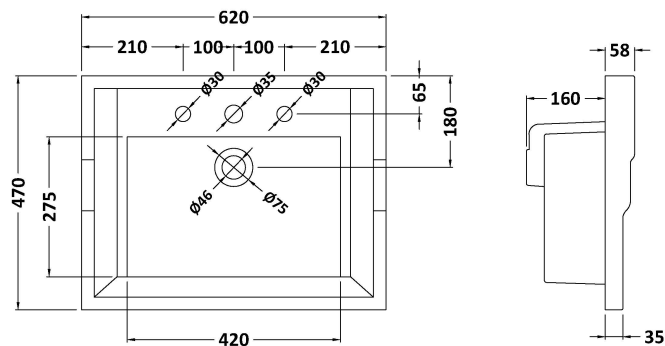

Packaging Dimensions

Height (mm):	840
Width (mm):	651
Depth (mm):	511
Gross Weight (kg):	30

Packaging Data

Box Colour:	Brown Cardboard Box
Box Qty:	1
Label Size:	150 x 100
Label Colour:	White Label
Label Qty:	2

Outer Box Dimensions (If Applicable)

Height (mm):	
Width (mm):	
Depth (mm):	
Gross Weight (kg):	
Barcode:	5056211818007

Product Details

Country of Origin:	Ireland
Fitting Instruction:	No
CE & UKCA:	
FSC Certified Materials:	Yes
Colour:	Twilight Blue
Construction Method:	Cam & Wood Dowel
Construction Type:	Rigid
Cabinet Finish:	Mdf Vinyl Textured Woodgrain
Fascia Finish:	Mdf Vinyl Textured Woodgrain
Cabinet Thickness (mm):	18
Fascia Thickness (mm):	18
Drawer Included:	No
Drawer Type:	Not Applicable
No of Shelves:	1
Hinge Type:	95 Degree Inset Clip-On S/C
Hinge Included:	Yes
Adjustable Legs:	Not Applicable
Fixings Included:	Not Required
Handle Style:	Traditional
Waste Shroud:	No
Handle Included:	Yes
Handle Type:	Knob

Sales Code: NLV033

Description: 600mm Traditional Basin 3Th

Product Dimensions

Height (mm):	218
Width (mm):	620
Depth (mm):	470
Nett Weight (kg):	17.5

Packaging Dimensions

Height (mm):	260
Width (mm):	640
Depth (mm):	500
Gross Weight (kg):	18.5

Packaging Data

Box Colour:	Brown Cardboard Box - Printed
Box Qty:	1
Label Size:	100 x 50
Label Colour:	White Label
Label Qty:	2

Outer Box Dimensions (If Applicable)

Height (mm):	
Width (mm):	
Depth (mm):	
Gross Weight (kg):	
Barcode:	5055275830024