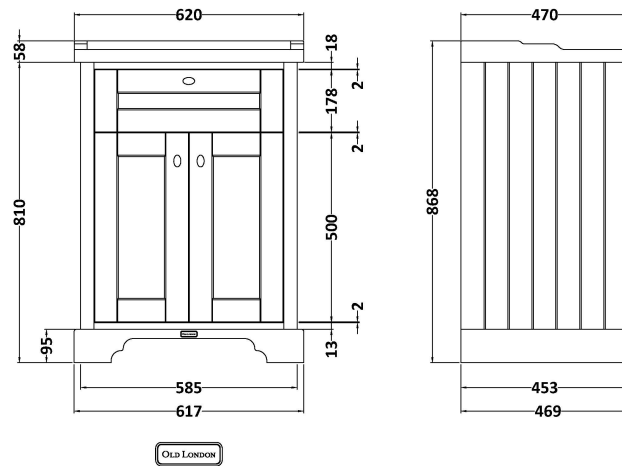

Sales Code: LOF333

Description: 600 2-Door Unit & Basin 3Th

Packaging Details

Barcode: 5056211819387

Sales Code: LON303

Description: 600 2-Door Basin Unit

Product Dimensions

Height (mm):	810
Width (mm):	621
Depth (mm):	471
Nett Weight (kg):	29.5

Packaging Dimensions

Height (mm):	840
Width (mm):	651
Depth (mm):	511
Gross Weight (kg):	30

Packaging Data

Box Colour:	Brown Cardboard Box
Box Qty:	1
Label Size:	150 x 100
Label Colour:	White Label
Label Qty:	2

Outer Box Dimensions (If Applicable)

Height (mm):	
Width (mm):	
Depth (mm):	
Gross Weight (kg):	
Barcode:	5056211818007

Product Details

Country of Origin:	Ireland
Fitting Instruction:	No
CE & UKCA:	
FSC Certified Materials:	Yes
Colour:	Twilight Blue
Construction Method:	Cam & Wood Dowel
Construction Type:	Rigid
Cabinet Finish:	Mdf Vinyl Textured Woodgrain
Fascia Finish:	Mdf Vinyl Textured Woodgrain
Cabinet Thickness (mm):	18
Fascia Thickness (mm):	18
Drawer Included:	No
Drawer Type:	Not Applicable
No of Shelves:	1
Hinge Type:	95 Degree Inset Clip-On S/C
Hinge Included:	Yes
Adjustable Legs:	Not Applicable
Fixings Included:	Not Required
Handle Style:	Traditional
Waste Shroud:	No
Handle Included:	Yes
Handle Type:	Knob

Sales Code: NLV033

Description: 600mm Traditional Basin 3Th

Product Dimensions

Height (mm):	218
Width (mm):	620
Depth (mm):	470
Nett Weight (kg):	17.5

Packaging Dimensions

Height (mm):	260
Width (mm):	640
Depth (mm):	500
Gross Weight (kg):	18.5