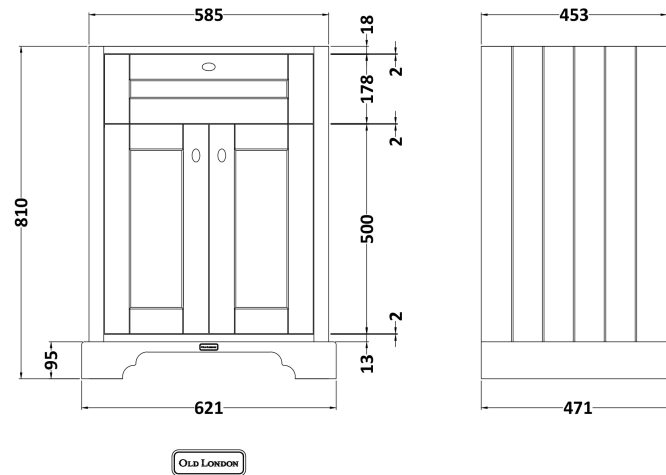

Sales Code: LOF333

Description: 600 2-Door Unit & Basin 3Th

Packaging Details

Barcode: 5056211819387

Sales Code: LON303

Description: 600 2-Door Basin Unit

Product Dimensions

Height (mm):	810
Width (mm):	621
Depth (mm):	471
Nett Weight (kg):	29.5

Packaging Dimensions

Height (mm):	840
Width (mm):	651
Depth (mm):	511
Gross Weight (kg):	30

Packaging Data

Box Colour:	Brown Cardboard Box
Box Qty:	1
Label Size:	150 x 100
Label Colour:	White Label
Label Qty:	2

Outer Box Dimensions (If Applicable)

Height (mm):	
Width (mm):	
Depth (mm):	
Gross Weight (kg):	
Barcode:	5056211818007

Product Details

Country of Origin:	Ireland
Fitting Instruction:	No
CE & UKCA:	
FSC Certified Materials:	Yes
Colour:	Twilight Blue
Construction Method:	Cam & Wood Dowel
Construction Type:	Rigid
Cabinet Finish:	Mdf Vinyl Textured Woodgrain
Fascia Finish:	Mdf Vinyl Textured Woodgrain
Cabinet Thickness (mm):	18
Fascia Thickness (mm):	18
Drawer Included:	No
Drawer Type:	Not Applicable
No of Shelves:	1
Hinge Type:	95 Degree Inset Clip-On S/C
Hinge Included:	Yes
Adjustable Legs:	Not Applicable
Fixings Included:	Not Required
Handle Style:	Traditional
Waste Shroud:	No
Handle Included:	Yes
Handle Type:	Knob

Sales Code: NLV033

Description: 600mm Traditional Basin 3Th

Product Dimensions

Height (mm):	218
Width (mm):	620
Depth (mm):	470
Nett Weight (kg):	17.5

Packaging Dimensions

Height (mm):	260
Width (mm):	640
Depth (mm):	500
Gross Weight (kg):	18.5